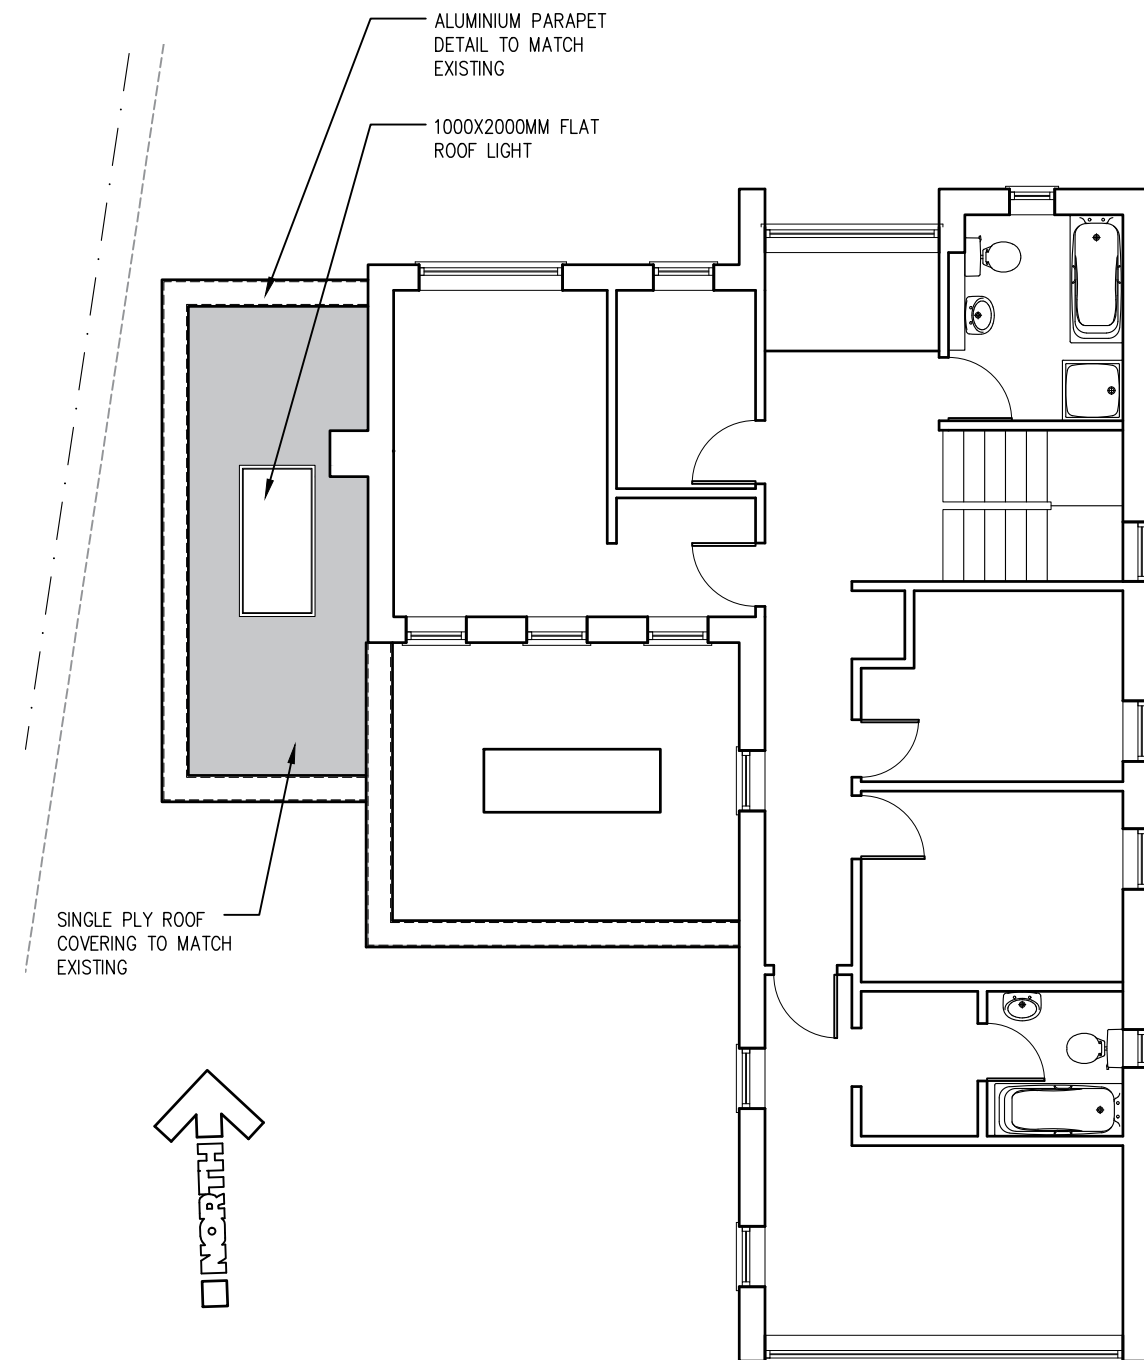

PROPOSED GROUND FLOOR PLAN I-100

PROPOSED FIRST FLOOR PLAN I-100

Rev.	Notes	Date
 Brooks Farm Bath Road Beenham Reading, Berkshire RG7 5JB Tel: 0118 930 6633 info@thebarnpartnership.co.uk		
Project		20D, GREEN END, GRANBOROUGH, MK18 3NT
Drawing Title		Proposed Floor Plans
Drawn	Date	Scale
KRMS	06.07.2022	1:100 @ A3
Client		Rev.
Mrs Thomas		PL-04 -