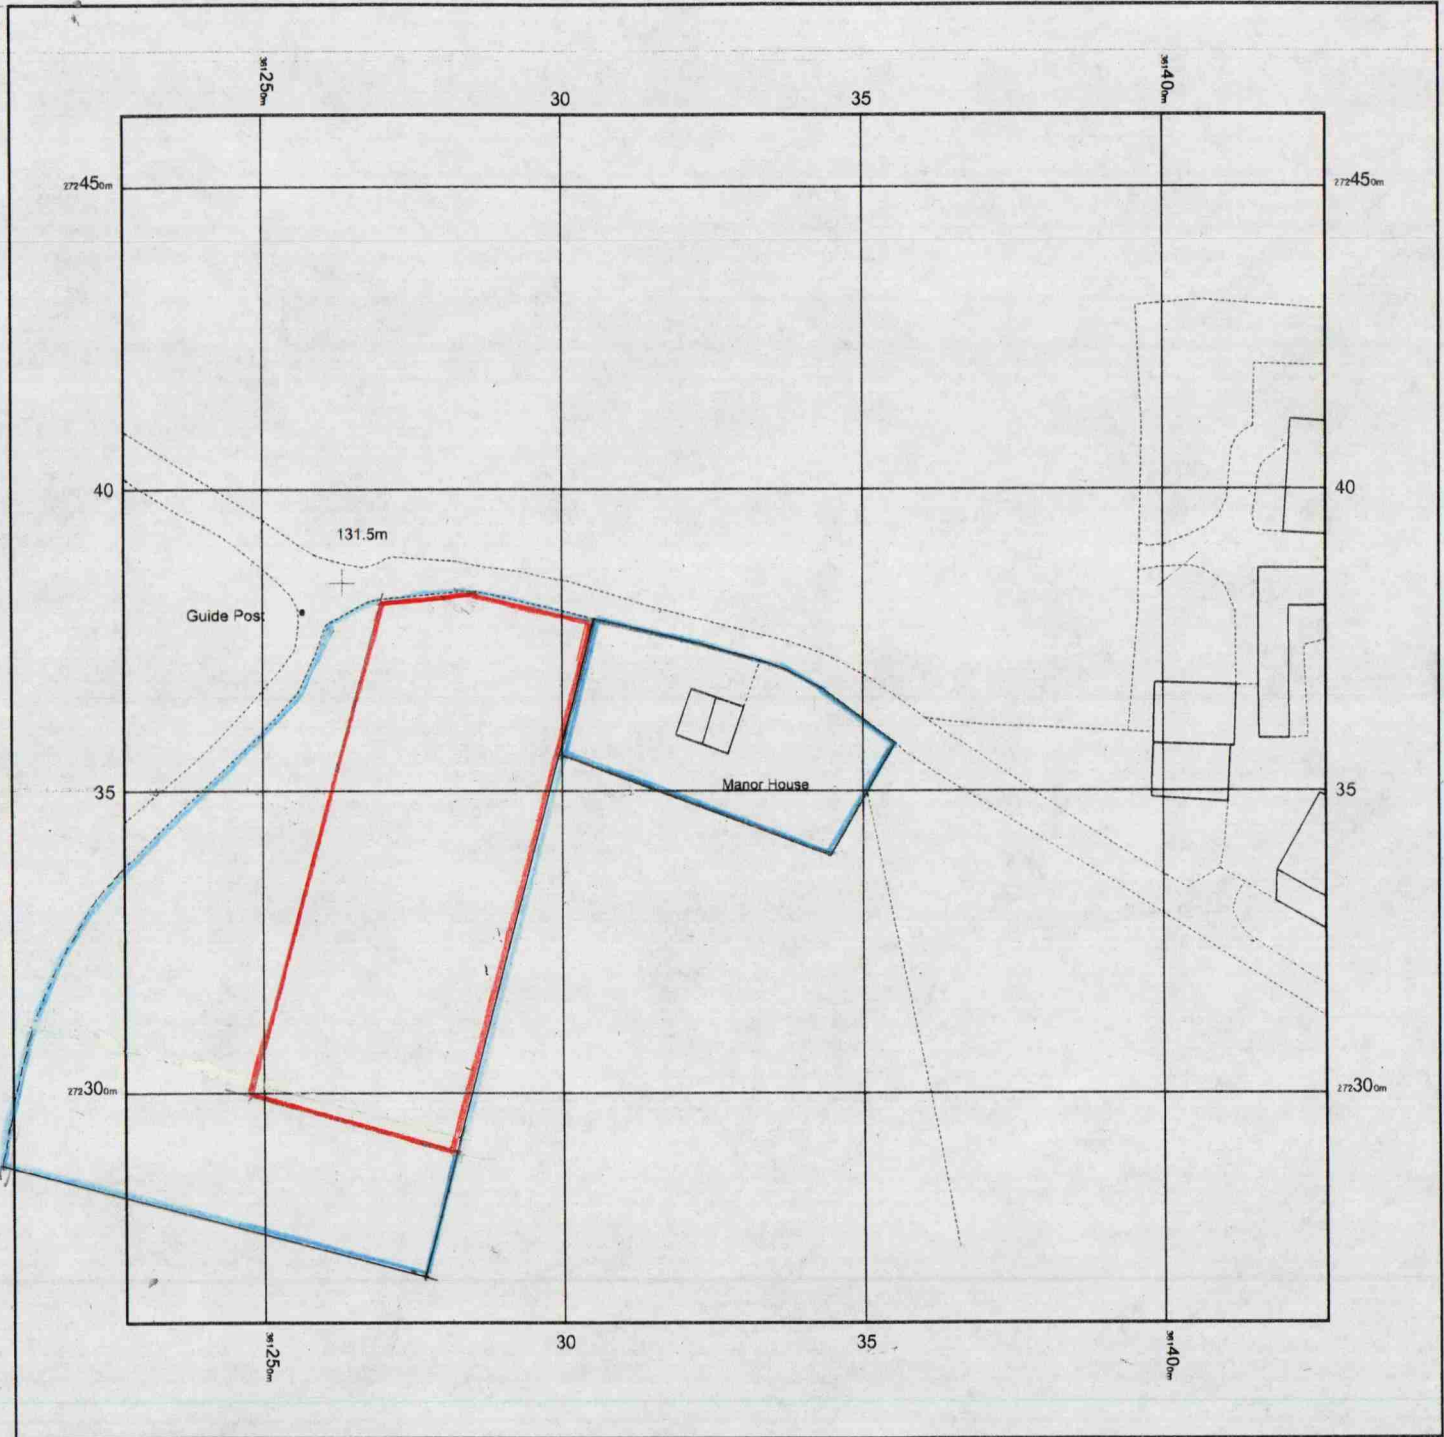

**MANOR HOUSE, NASH, LUDLOW, SY8 3AX**

Supplied by: [www.ukmapcentre.com](http://www.ukmapcentre.com) Report Mail\_151646\_030822 sc original  
Serial No: 238202  
Centre Coordinates: 361327,272362  
Production Date: 13/04/2022 16:54:04

© Crown copyright and database rights 2022 Ordnance Survey 100048957. The representation of road, track or path is no evidence of a boundary or right of way. The representation of features as lines is no evidence of a property boundary.

0m      1cm = 12.5m      62.5m  
**Scale 1:1250**