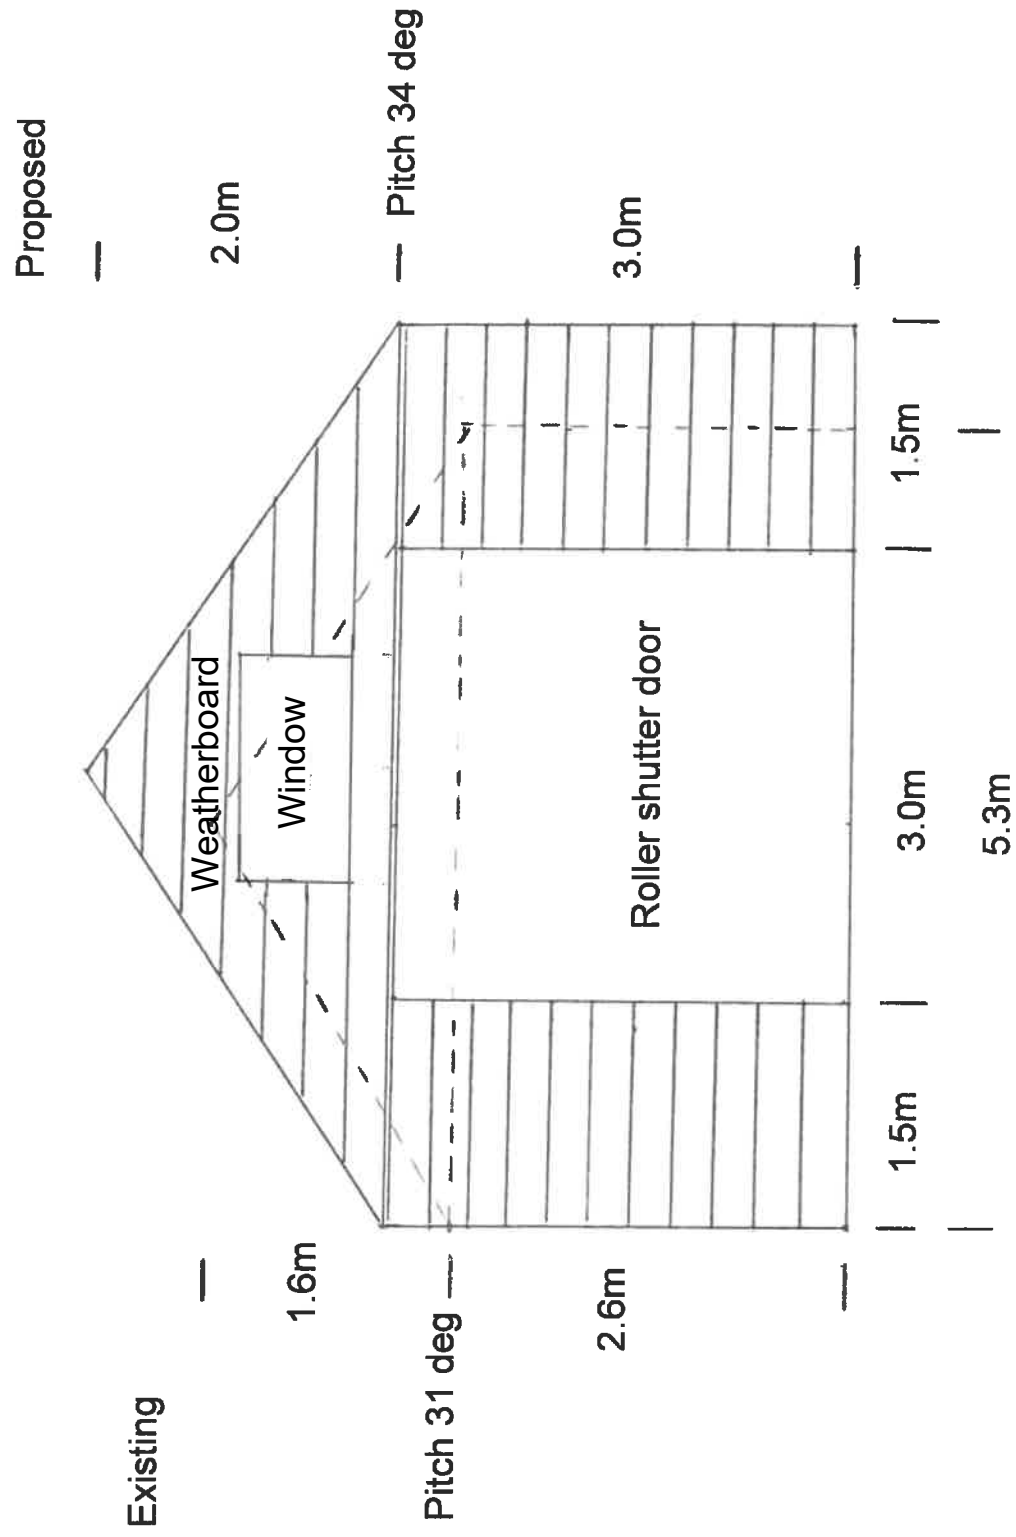

Proposed Elevations 2

Scale 1 : 200

M&S Westwood  
Ivy Tree Farm  
Shelley  
Ipswich  
IP7 5RE

NORTH ELEVATION

SOUTH ELEVATION