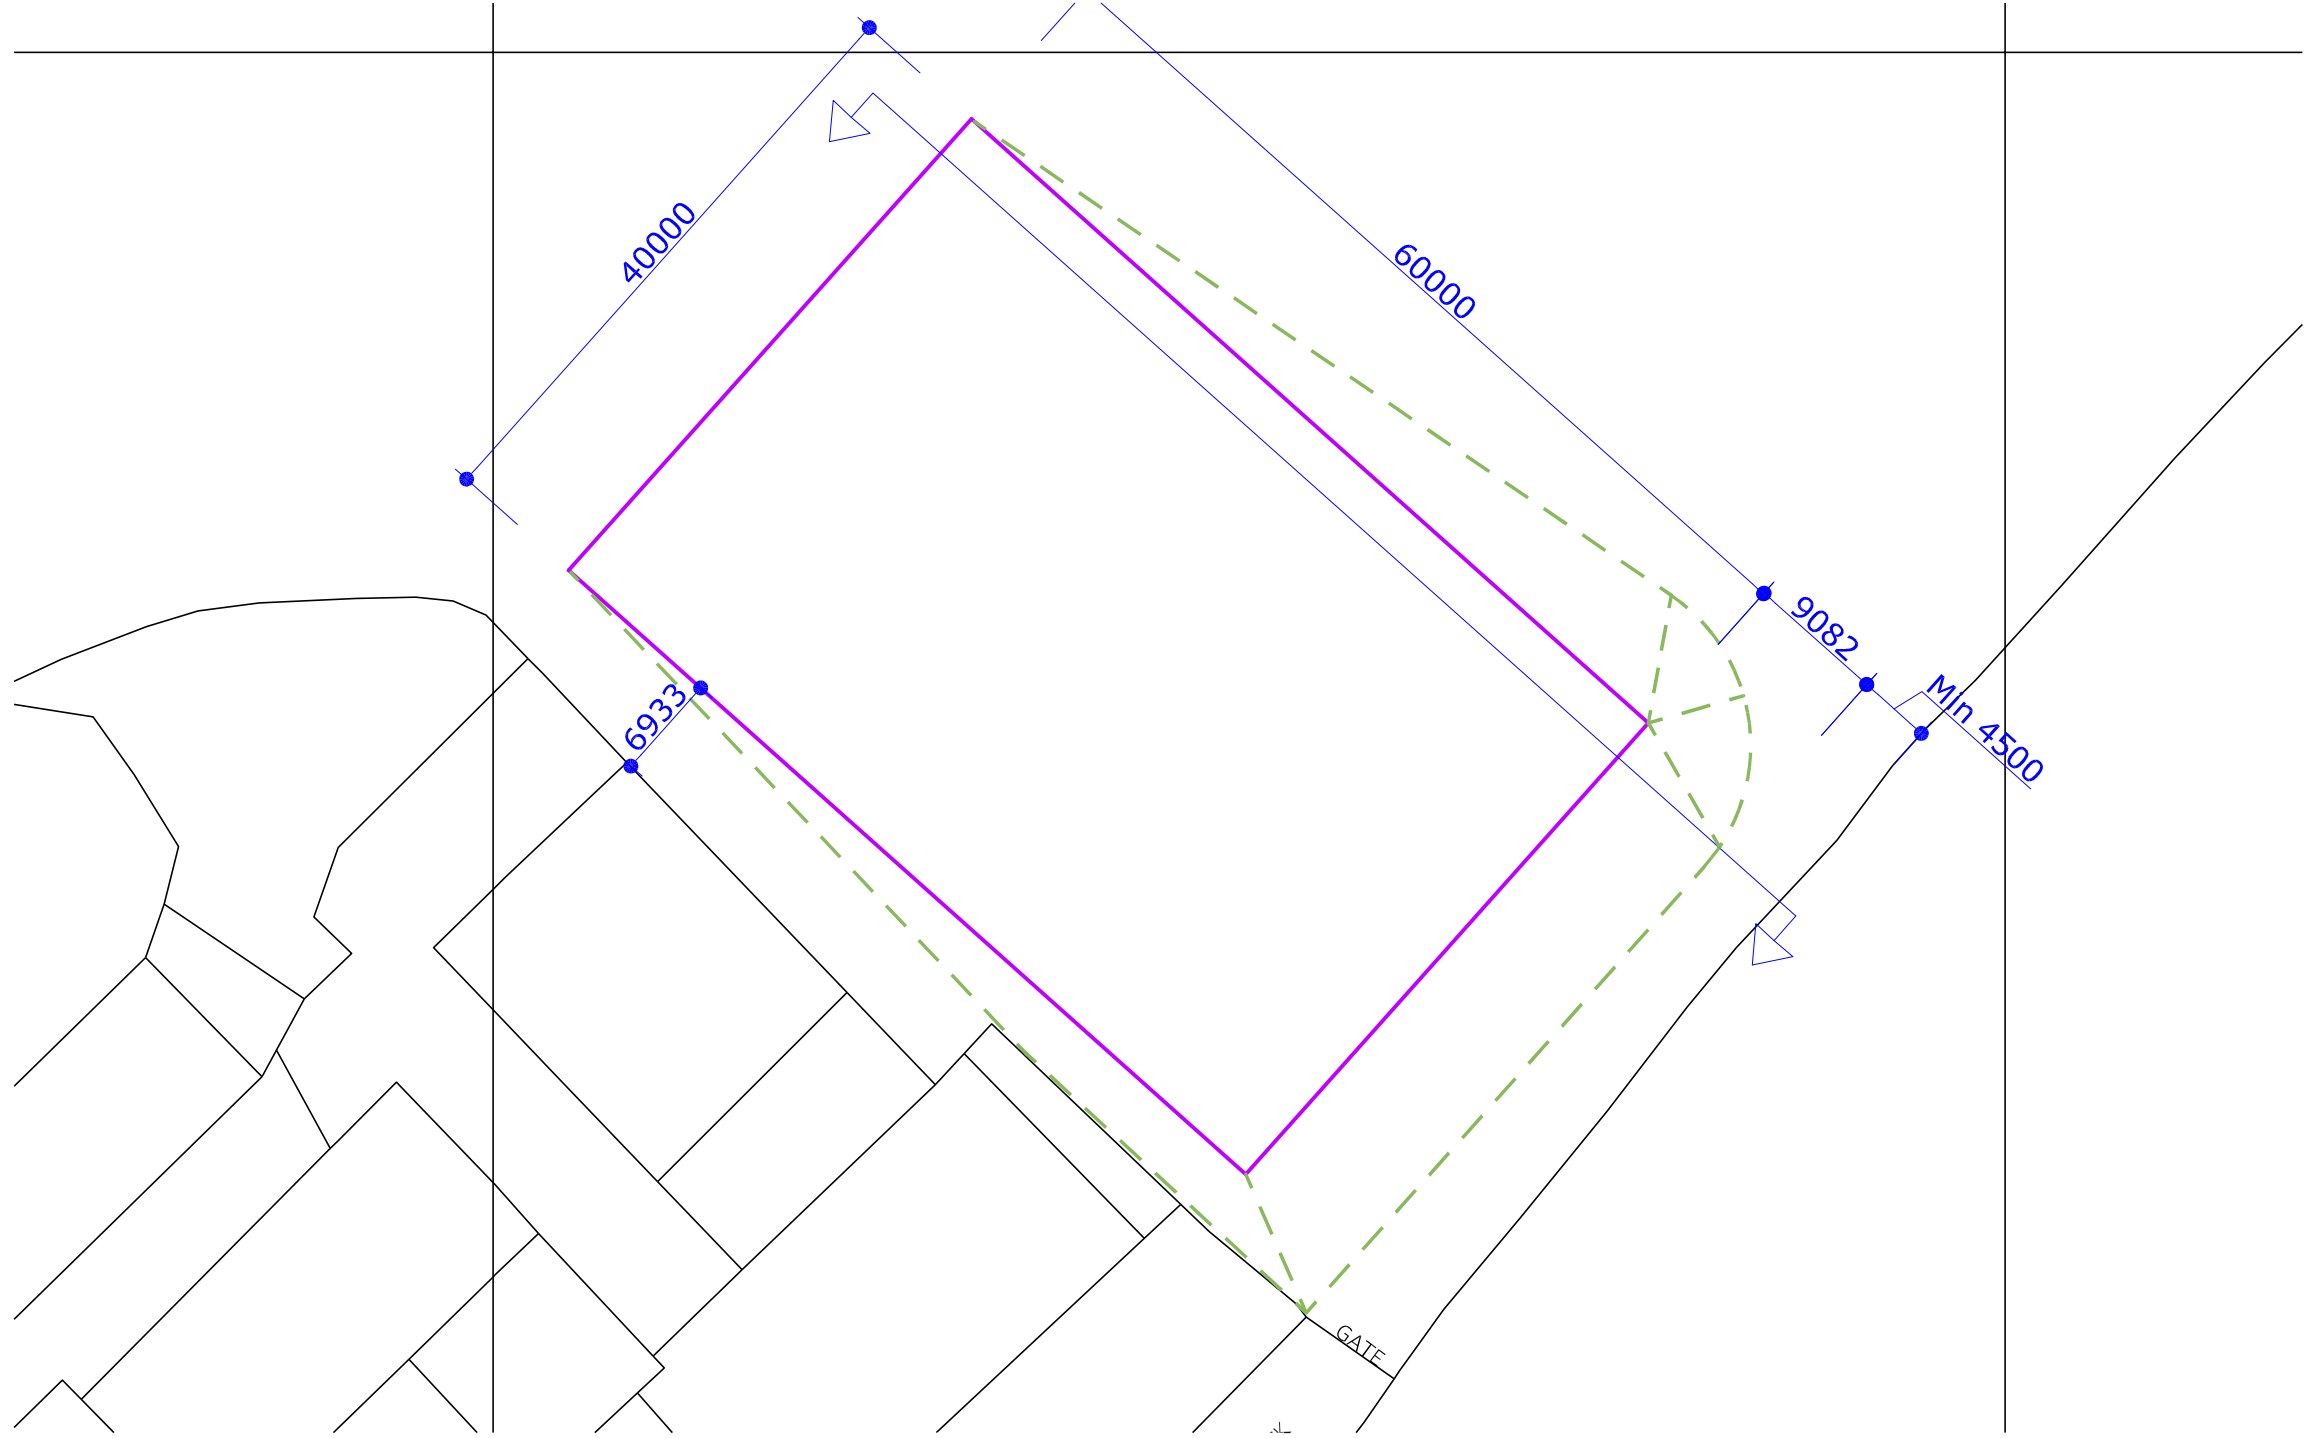

Section - Scale 1:200

Horse Arena - Scale 1:500

Serial number: 246811
 © Crown copyright and database right 2022
 Ordnance Survey licence 100048957
 Reproduction in whole or in part is prohibited
 without the prior permission of Ordnance Survey

		Page Size	A3
		Scale	####
		Date	19.08.2022
		Status	Planning
Project Ref	1210	Project Description	Horse Training Arena
Client / Project	Mr & Mrs Martin		
Site Address	Old Highwood Farm, Dunkeswell, EX14 4SZ		
Sheet Number	302		
Sheet Title	Horse Arena - Detailed Plan and Section		