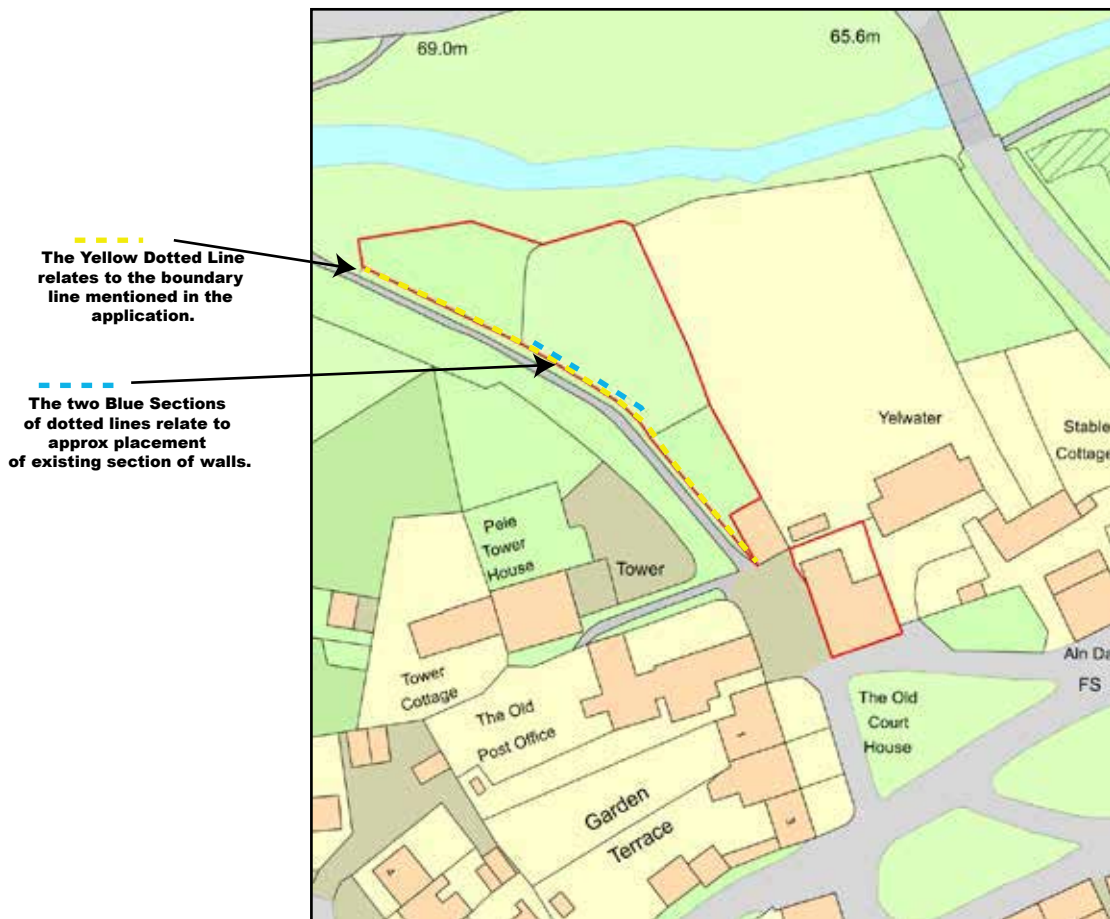

The Old Courthouse, Whittingham, Alnwick, NE664RB

Plan Produced for: Paul O'Donovan & Steven Rowe

Date Produced: 27 Oct 2021

Plan Reference Number: TQRQM21300184314512

Scale: 1:1250 @ A4