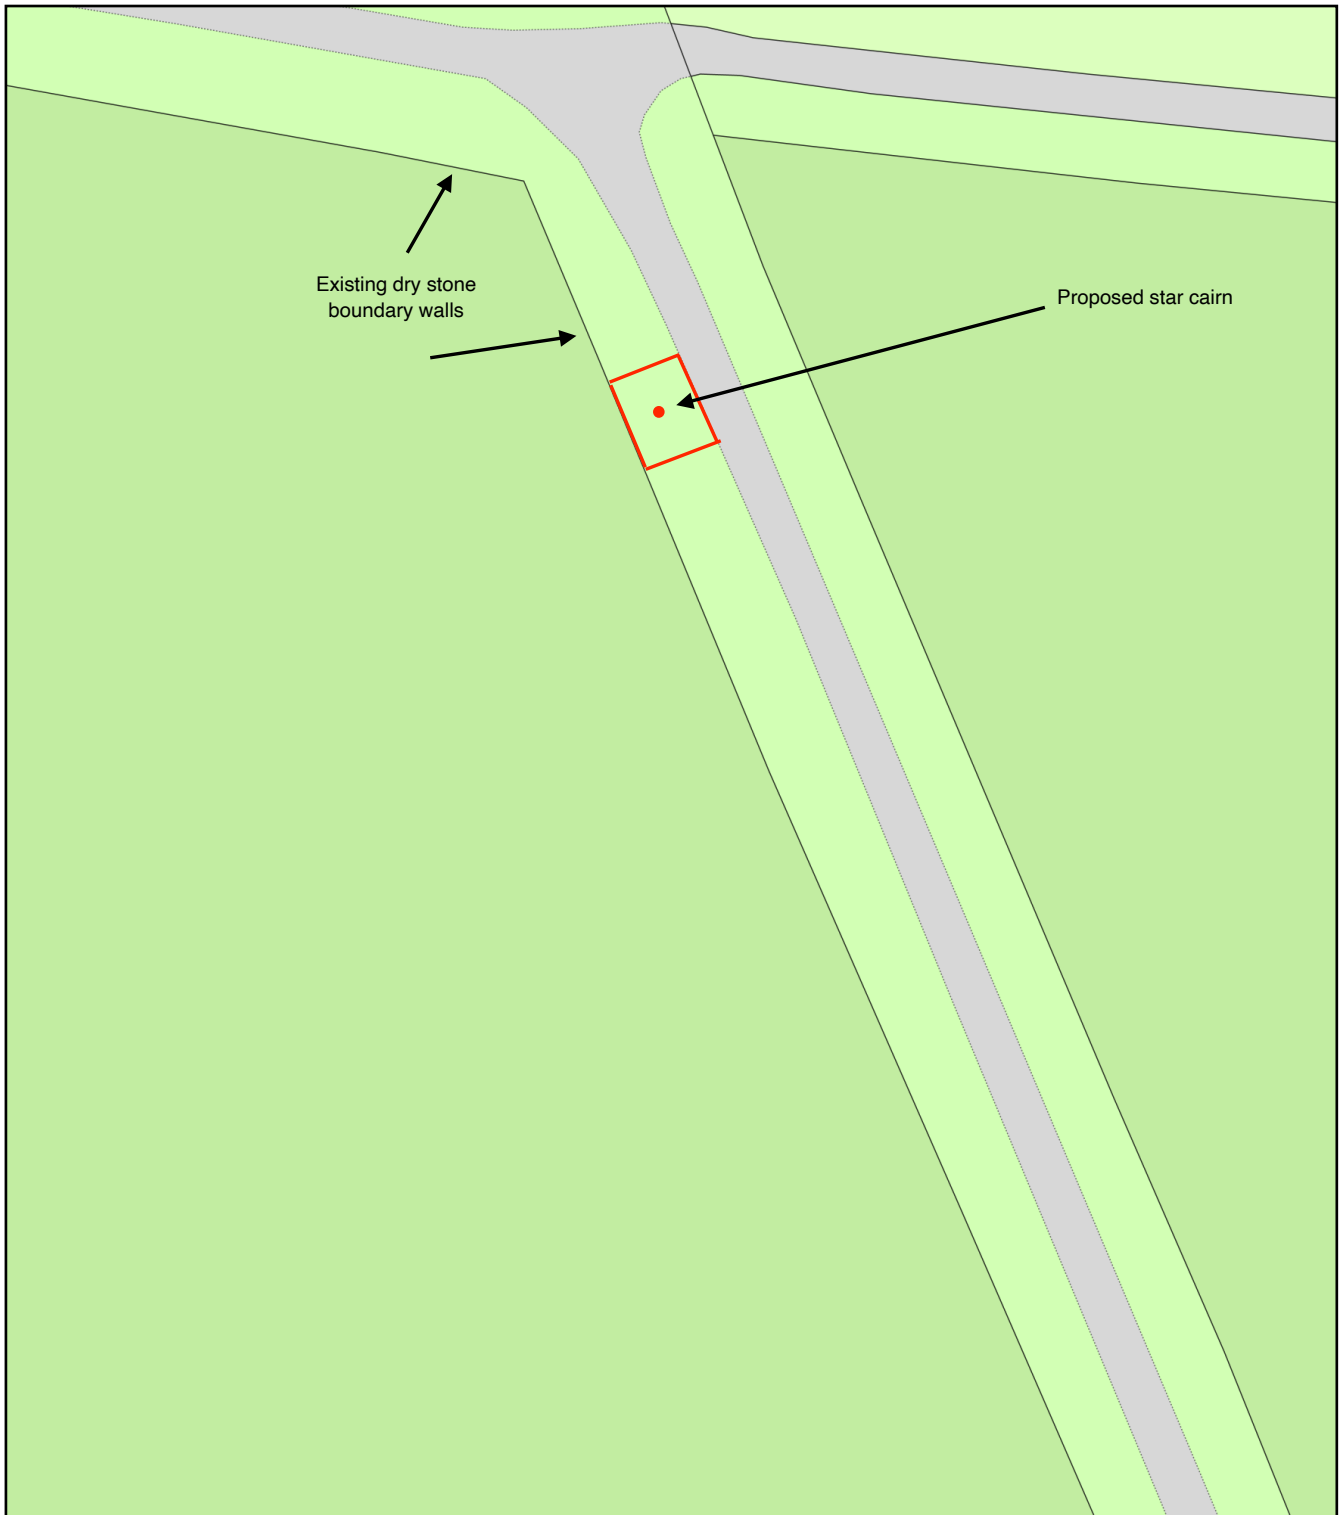

Site Plan - Star Cairn West Woodburn

Plan Produced for: Ludman Planning Ltd.

Date Produced: 08 Aug 2022

Plan Reference Number: TQRQM22220143913323

Scale: 1:500 @ A4