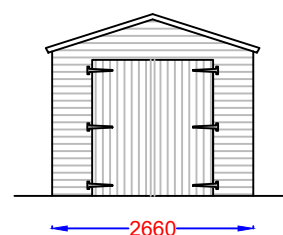

PROPOSED BIKE STORE

PROPOSED ROOF PLAN

PROPOSED FRONT ELEVATION

PROPOSED SIDE ELEVATION

PROPOSED REAR ELEVATION

PROPOSED SIDE ELEVATION

Rev	Date	Details	By
A	06/07/22	Revision A	CE

Project: Bike Store

Drawing: Proposed Bike Store

Address: Park View, High Wych Lane, Sawbridgeworth, CM21 0JJ

Drawing N°: ELA/4 Rev: A

A3 Scale: 1:100 Drawn By: CE Job No: 2390 Date: 06/07/22

ELA Design
Beechcroft
Riverside Avenue
Broxbourne
Herts
EN10 6RA
www.ela-design.co.uk Tel:- 07979510821