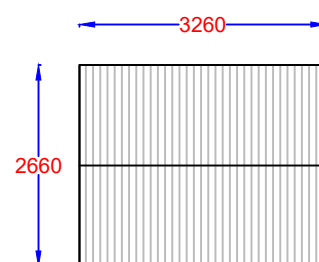

PROPOSED ROOF PLAN