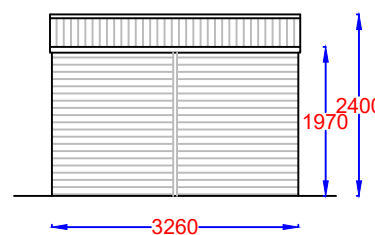

PROPOSED SIDE ELEVATION