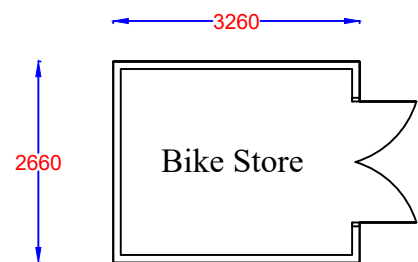

Notes

All drawings to be signed off by building control before the commencement of any works. If works commence on a Building Notice, the Builder/property owner commences works at their own risk and ELA Design (or its Officer's) cannot accept and liability whatsoever for these works carried out.

PROPOSED BIKE STORE