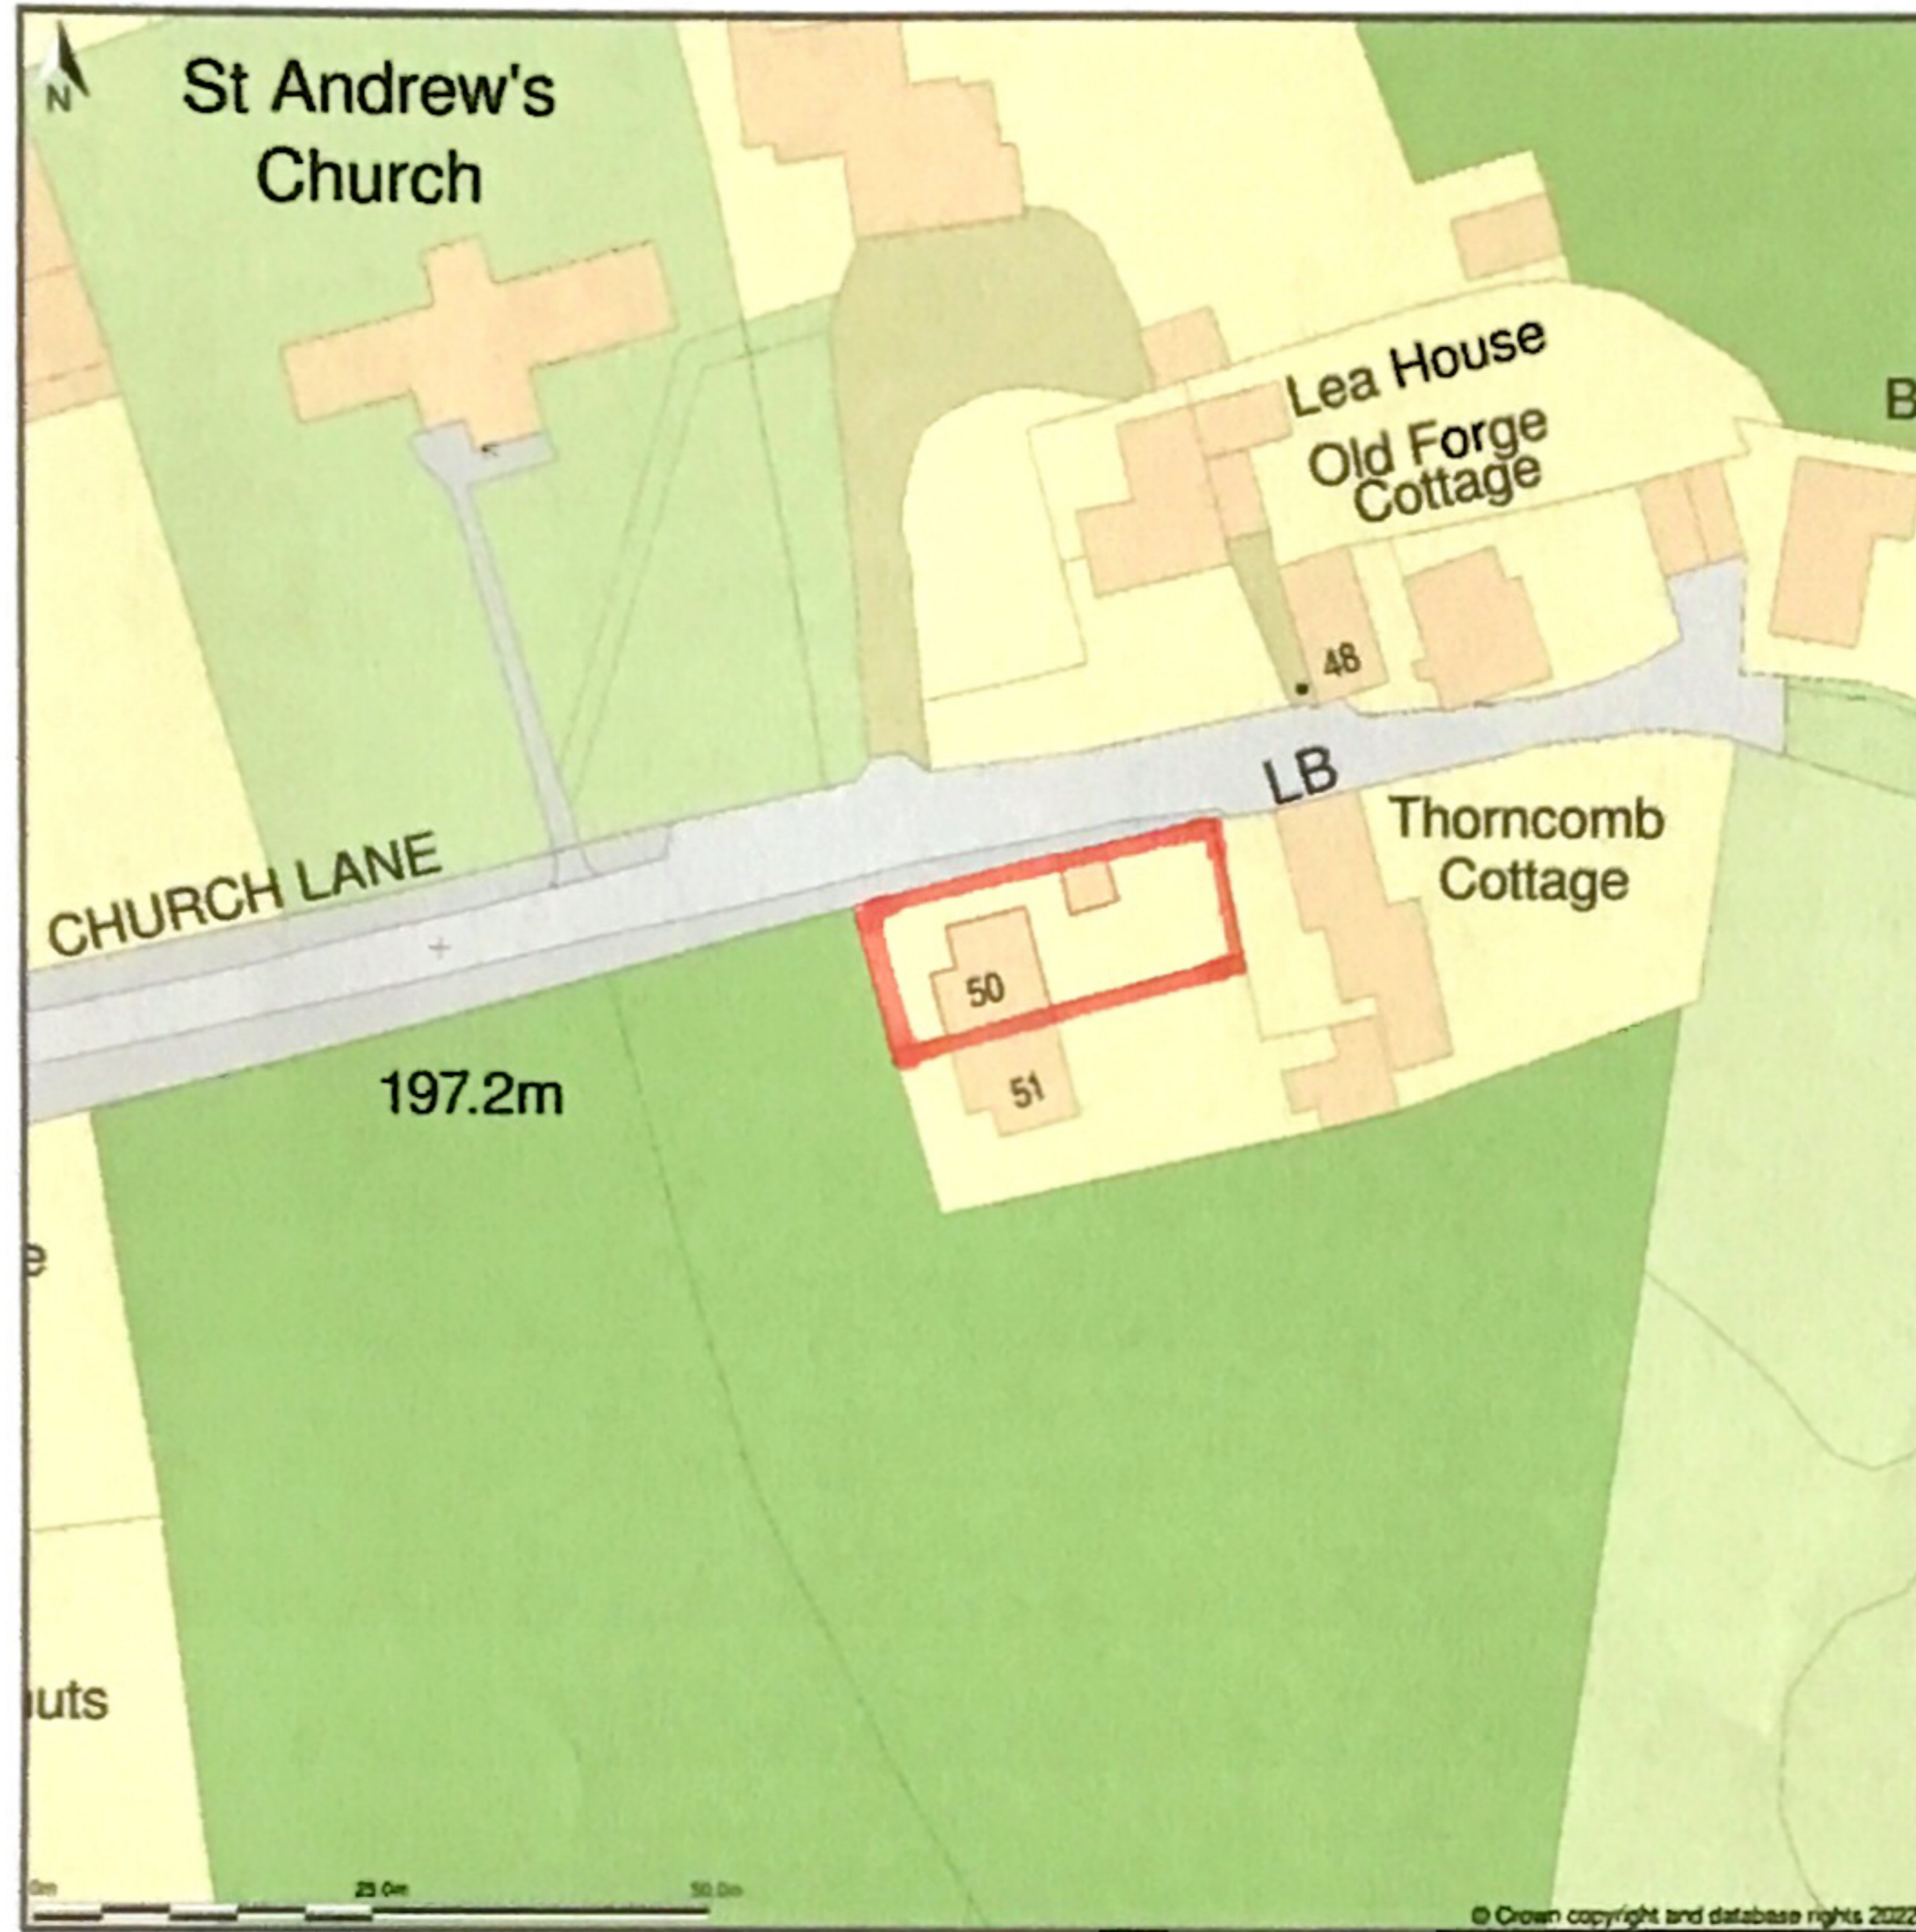

50, Church Lane Sevenhampton, Gloucestershire, GL54 5SW

Site Plan shows area bounded by: 403233.35, 221614.35 403374.77, 221755.77 (at a scale of 1:1250), OSGridRef: SP 3302168. The representation of a road, track or path is no evidence of a right of way. The representation of features as lines is no evidence of a property boundary.

Produced on 21st Jul 2022 from the Ordnance Survey National Geographic Database and incorporating surveyed revision available at this date. Reproduction in whole or part is prohibited without the prior permission of Ordnance Survey. © Crown copyright 2022. Supplied by <https://www.buyaplan.co.uk> digital mapping a licensed Ordnance Survey partner (100053143). Unique plan reference: #00749900-1AE242