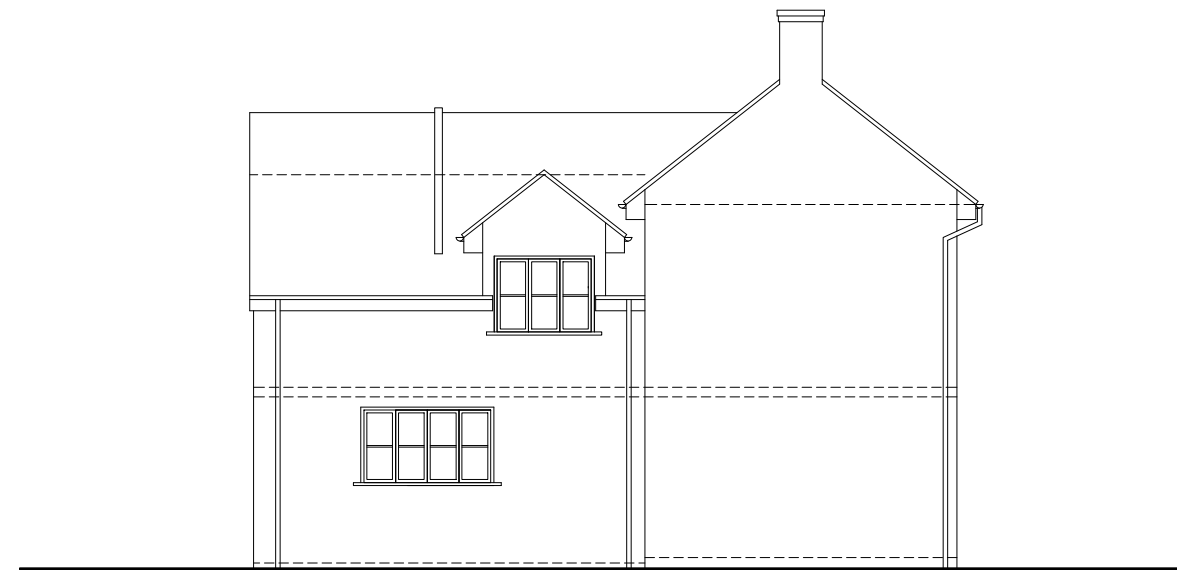

○ Front Elevation (West)

○ Side Elevation (South)

○ Rear Elevation (East)

○ Side Elevation (North)

# PLANNING

|  |   |  |                    |
|--|---|--|--------------------|
| <b>SPACE +</b><br>21 Northfield Girton Cambridge CB3 0QG<br>(+44)07737586716 // <a href="mailto:adrivisagie@spaceplus.org.uk">adrivisagie@spaceplus.org.uk</a> | Job title:<br>13 Chapel Street, Stretham, CB6 3JG |  |                    |
|  | Client:<br>Ms L Mable                             | Drawing title:<br>Existing: Elevations | Date:<br>April '20 |
|  | Drawing no:<br>123-SP-02                          | Scale:<br>1:100@A3                     | Drawn by:<br>AV    |