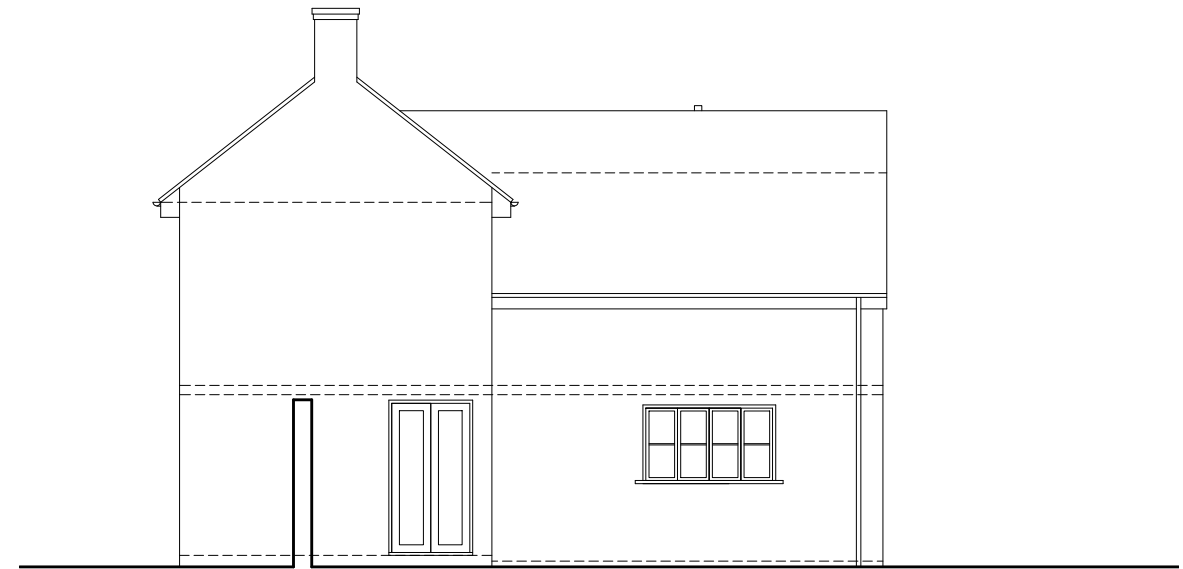

○ Front Elevation (West)

○ Side Elevation (South)

○ Rear Elevation (East)

○ Side Elevation (North)

# PLANNING

|  |   |  |                    |
|--|---|--|--------------------|
| <b>SPACE +</b><br>21 Northfield Girton Cambridge CB3 0QG<br>(+44)07737586716 // <a href="mailto:adrivisagie@spaceplus.org.uk">adrivisagie@spaceplus.org.uk</a> | Job title:<br>13 Chapel Street, Stretham, CB6 3JG |  |                    |
|  | Client:<br>Ms L Mable                             | Drawing title:<br>Existing: Elevations | Date:<br>April '20 |
|  | Drawing no:<br>123-SP-02                          | Scale:<br>1:100@A3                     | Drawn by:<br>AV    |