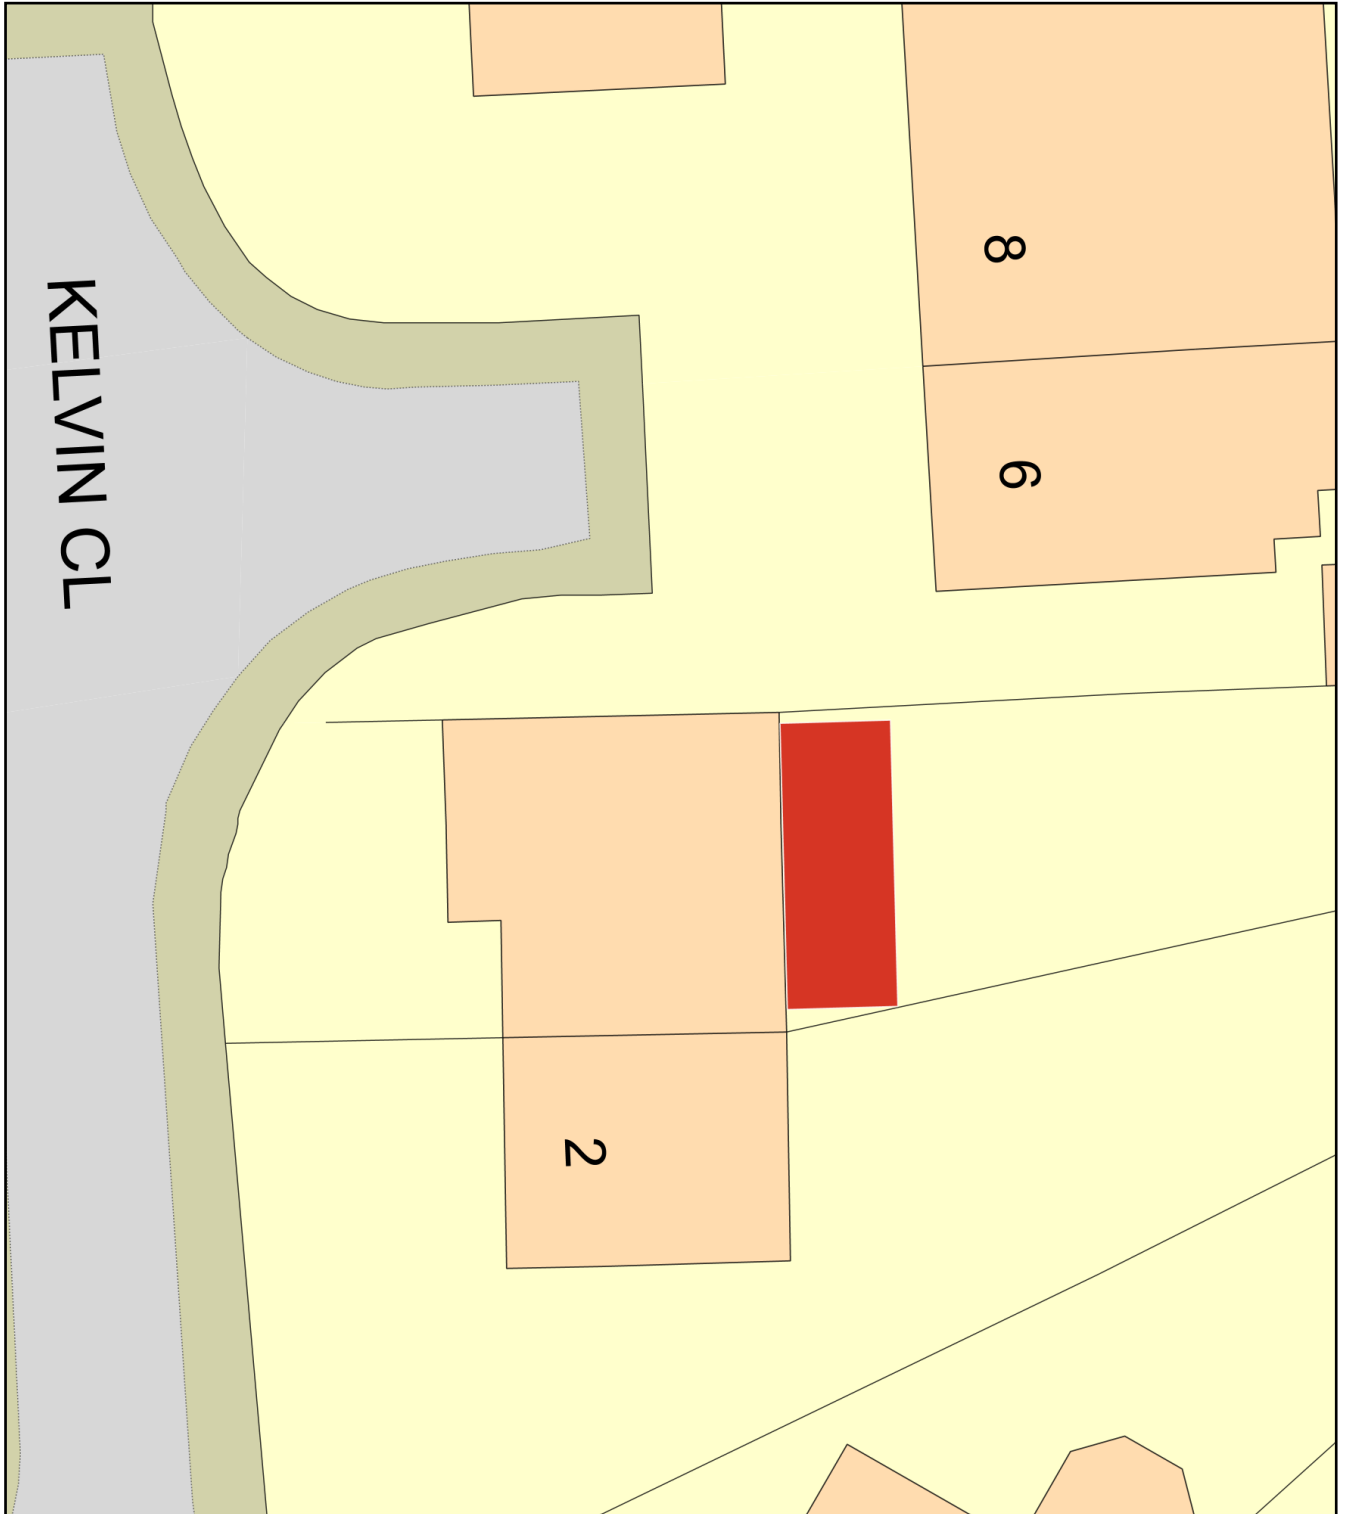

4 Kelvin Close Block plan

Plan Produced for: Paul Brickles
Date Produced: 22 Aug 2022
Plan Reference Number: TQRQM22234101154768
Scale: 1:200 @ A4