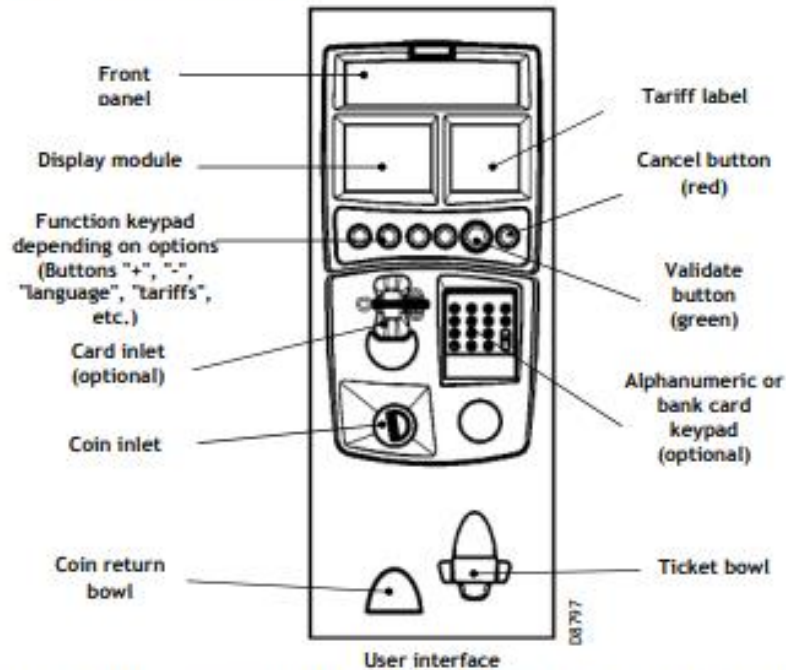

3. Overview

This machine issues the motorist with a ticket depending on the selected payment method. It is functional, has efficient systems and is highly secure.

Overview

3.1 Dimensions and weight

Complete parking terminals weigh approximately **90 kg**. Terminals with all the optional features weigh **130 kg**.

3.2 Detailed description

4. Purchasing a parking ticket

- In order to save power, the parking terminal remains asleep and only the time and date are displayed till a coin or card is inserted.
- Insert a coin in the coin inlet or a card in the reader (if the payment by card option is available).
- The currently applicable parking tariffs are shown on the tariff card or the tariff screen (if the tariff screens option is present).
- The minimum and maximum tariffs are displayed on the screen.
- To select the desired parking time, insert the corresponding number of coins or use the buttons and/or keypad.
- The calculated parking time is displayed on the screen when the coins are accepted (any rejected coins fall directly into the coin bowl).
- The user then presses the (green) Validate button.
- Printing starts and a parking ticket is issued.
- The (red) Cancel button is used to stop the transaction before it is validated. In that case, the coins are returned immediately and the card is not debited.