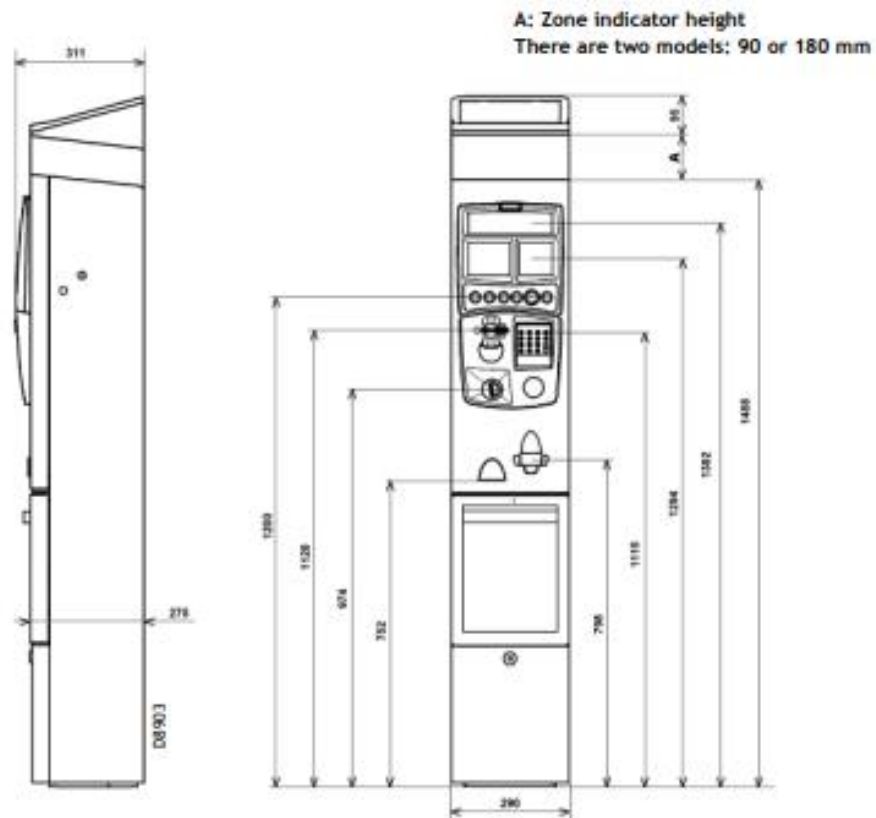

3. Overview

This machine issues the motorist with a ticket depending on the selected payment method. It is functional, has efficient systems and is highly secure.

Overview

3.1 Dimensions and weight

Complete parking terminals weigh approximately **90 kg**. Terminals with all the optional features weigh **130 kg**.

3.2 Detailed description

4. Purchasing a parking ticket

- In order to save power, the parking terminal remains asleep and only the time and date are displayed till a coin or card is inserted.
- Insert a coin in the coin inlet or a card in the reader (if the payment by card option is available).
- The currently applicable parking tariffs are shown on the tariff card or the tariff screen (if the tariff screens option is present).
- The minimum and maximum tariffs are displayed on the screen.
- To select the desired parking time, insert the corresponding number of coins or use the buttons and/or keypad.
- The calculated parking time is displayed on the screen when the coins are accepted (any rejected coins fall directly into the coin bowl).
- The user then presses the (green) Validate button.
- Printing starts and a parking ticket is issued.
- The (red) Cancel button is used to stop the transaction before it is validated. In that case, the coins are returned immediately and the card is not debited.