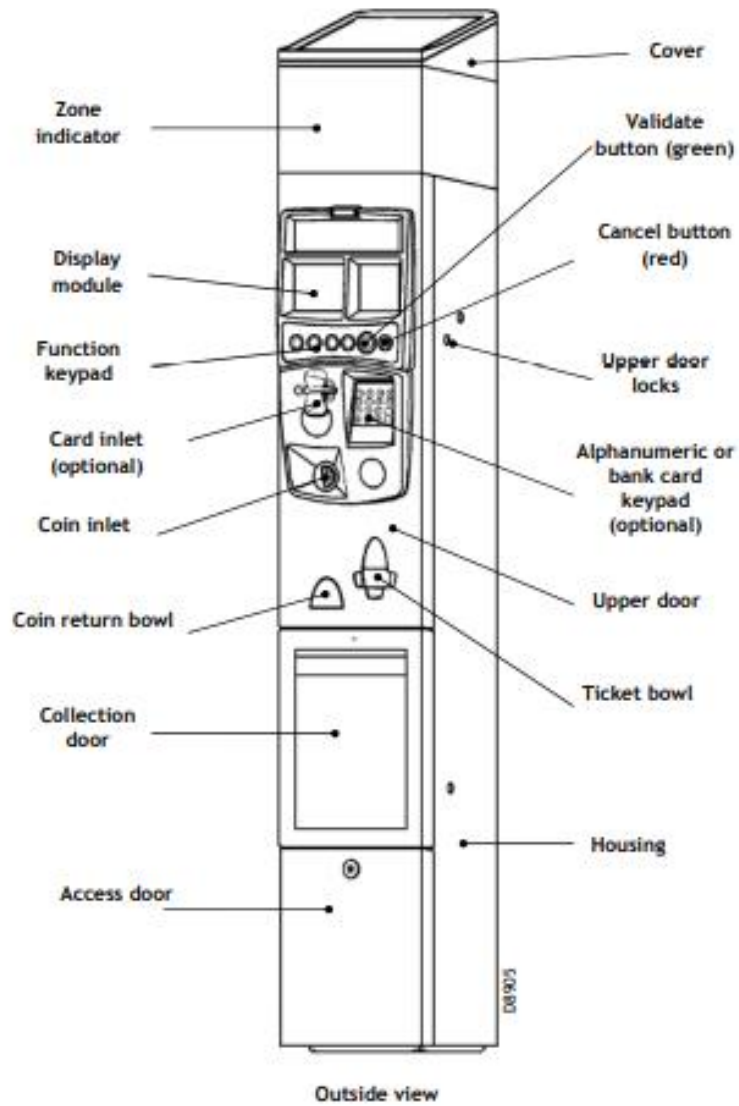

3. Overview

This machine issues the motorist with a ticket depending on the selected payment method. It is functional, has efficient systems and is highly secure.

Overview

3.1 Dimensions and weight

Complete parking terminals weigh approximately **90 kg**. Terminals with all the optional features weigh **130 kg**.

3.2 Detailed description

4. Purchasing a parking ticket

- In order to save power, the parking terminal remains asleep and only the time and date are displayed till a coin or card is inserted.
- Insert a coin in the coin inlet or a card in the reader (if the payment by card option is available).
- The currently applicable parking tariffs are shown on the tariff card or the tariff screen (if the tariff screens option is present).
- The minimum and maximum tariffs are displayed on the screen.
- To select the desired parking time, insert the corresponding number of coins or use the buttons and/or keypad.
- The calculated parking time is displayed on the screen when the coins are accepted (any rejected coins fall directly into the coin bowl).
- The user then presses the (green) Validate button.
- Printing starts and a parking ticket is issued.
- The (red) Cancel button is used to stop the transaction before it is validated. In that case, the coins are returned immediately and the card is not debited.