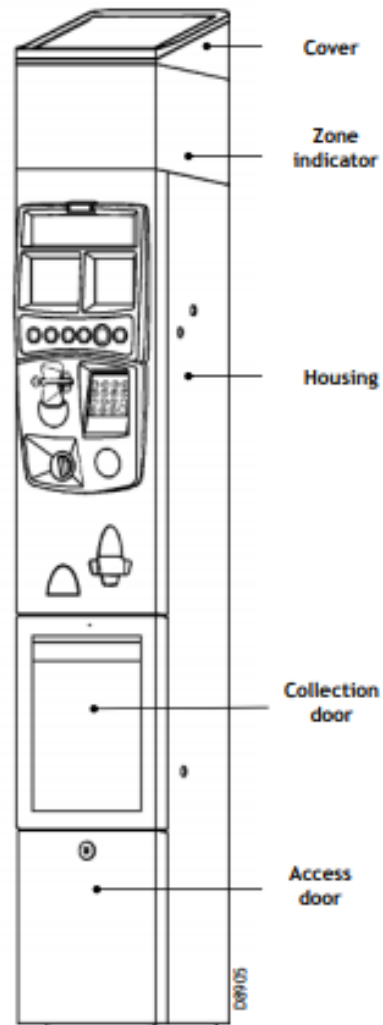

3. Overview

This machine issues the motorist with a ticket depending on the selected payment method. It is functional, has efficient systems and is highly secure.

Overview

3.1 Dimensions and weight

Complete parking terminals weigh approximately **90 kg**. Terminals with all the optional features weigh **130 kg**.

3.2 Detailed description

4. Purchasing a parking ticket

- In order to save power, the parking terminal remains asleep and only the time and date are displayed till a coin or card is inserted.
- Insert a coin in the coin inlet or a card in the reader (if the payment by card option is available).
- The currently applicable parking tariffs are shown on the tariff card or the tariff screen (if the tariff screens option is present).
- The minimum and maximum tariffs are displayed on the screen.
- To select the desired parking time, insert the corresponding number of coins or use the buttons and/or keypad.
- The calculated parking time is displayed on the screen when the coins are accepted (any rejected coins fall directly into the coin bowl).
- The user then presses the (green) Validate button.
- Printing starts and a parking ticket is issued.
- The (red) Cancel button is used to stop the transaction before it is validated. In that case, the coins are returned immediately and the card is not debited.