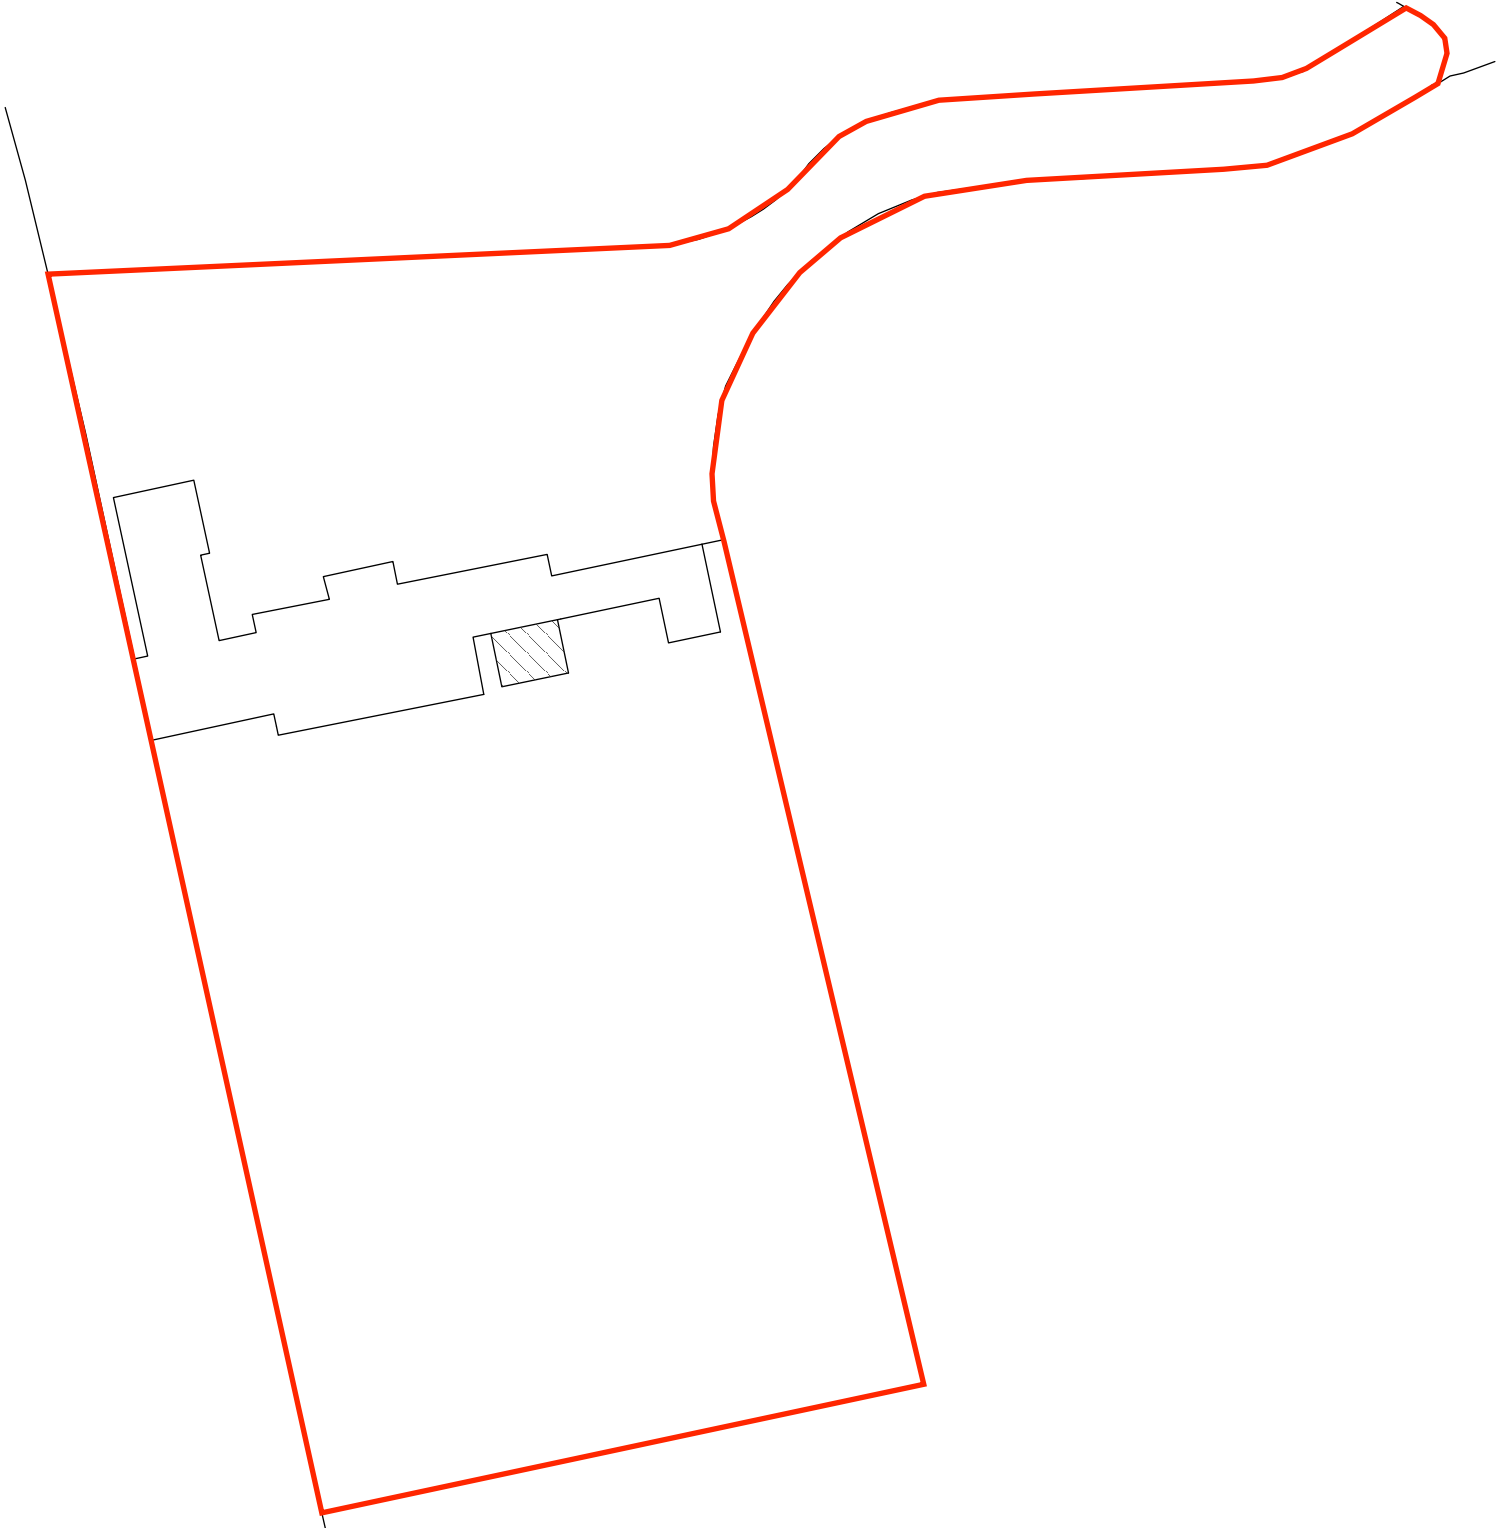

N

Site Plan

Scale 1:500

10.00 m

100.00 m

CP-FS-1B

New Conservatory at The Old Vicarage, Church Lane, Whaddon, MK17 0LX.