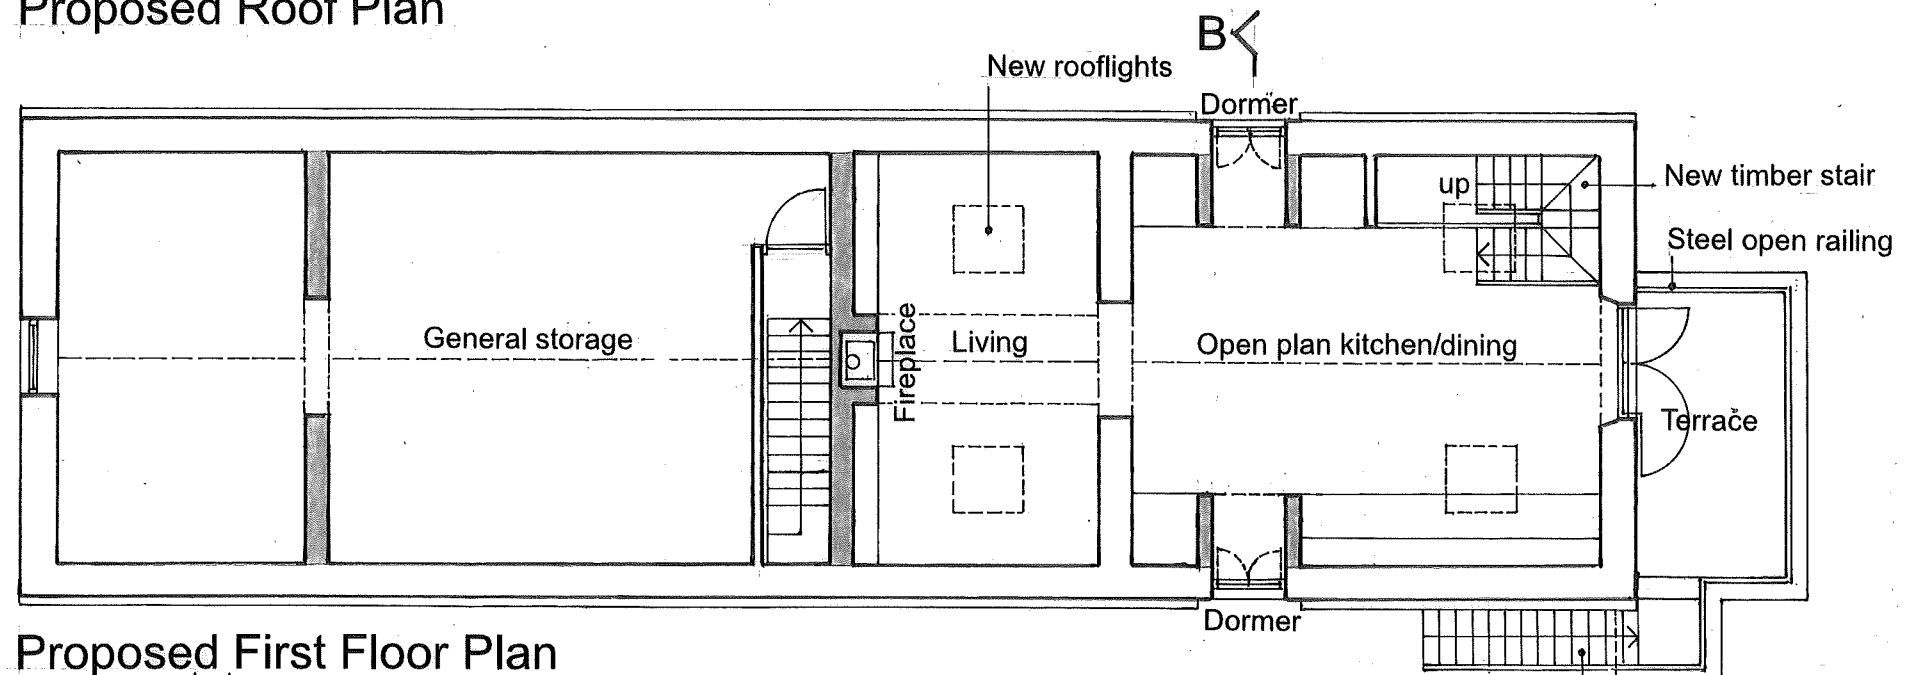

Proposed Roof Plan

Proposed First Floor Plan

Proposed Ground Floor Plan

■ New walls

Michael Lowe: Architect
 Windmill Cottage Duntisbourne Abbots Cirencester GL7 7JN
 Email: michael2lowe@btinternet.com Mobile: 07967 824133
 Date: April 2022 Scale: 1.100 5m (Scale: 1.100 @ A3)