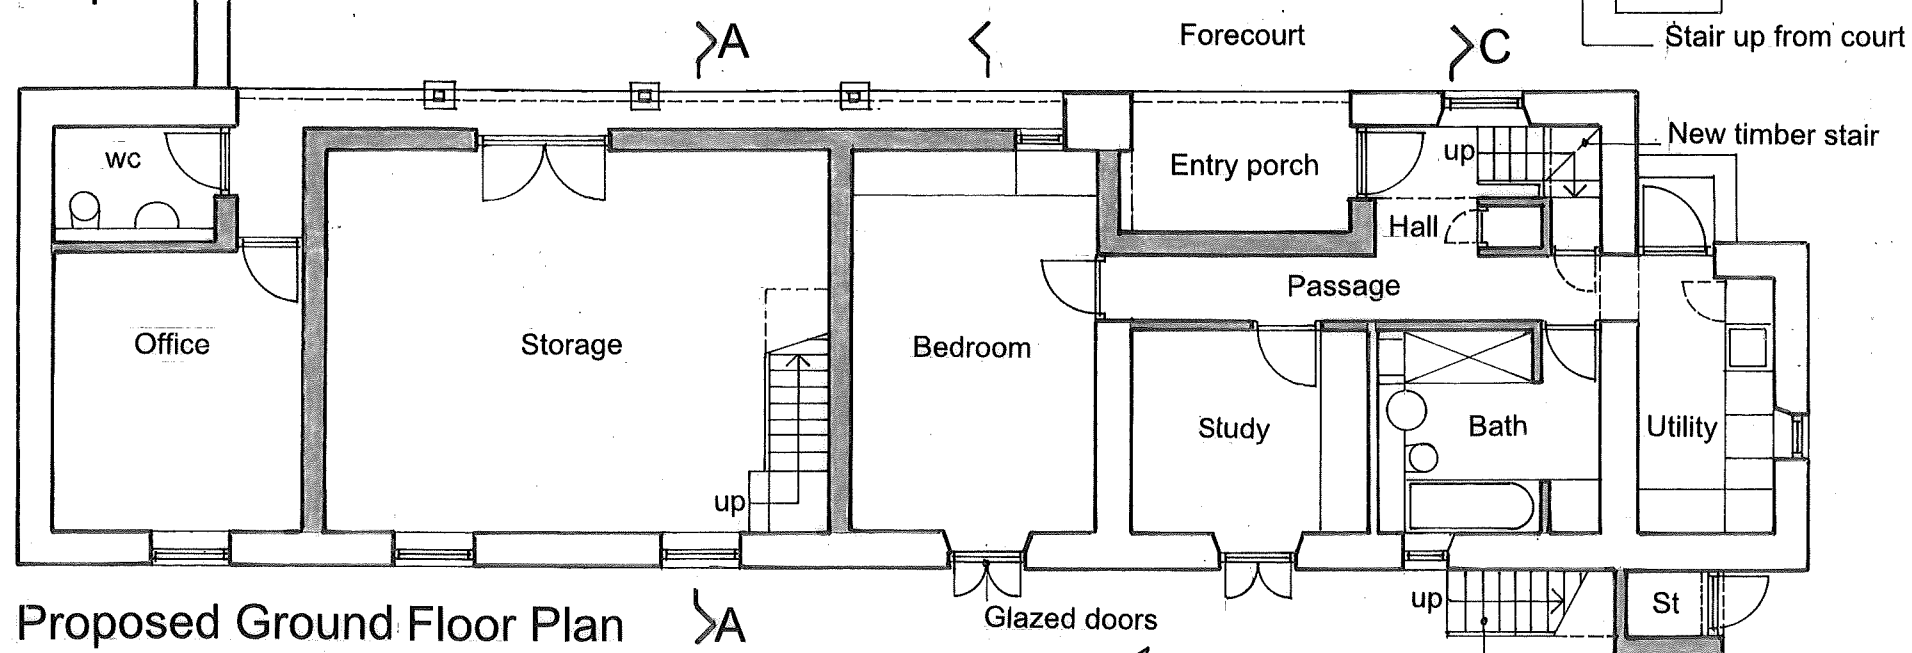

Proposed Roof Plan

Proposed First Floor Plan

Proposed Ground Floor Plan

■ New walls

Michael Lowe: Architect
 Windmill Cottage Duntisbourne Abbots Cirencester GL7 7JN
 Email: michael2lowe@btinternet.com Mobile: 07967 824133
 Date: April 2022 Scale: 1.100 5m (Scale: 1.100 @ A3)