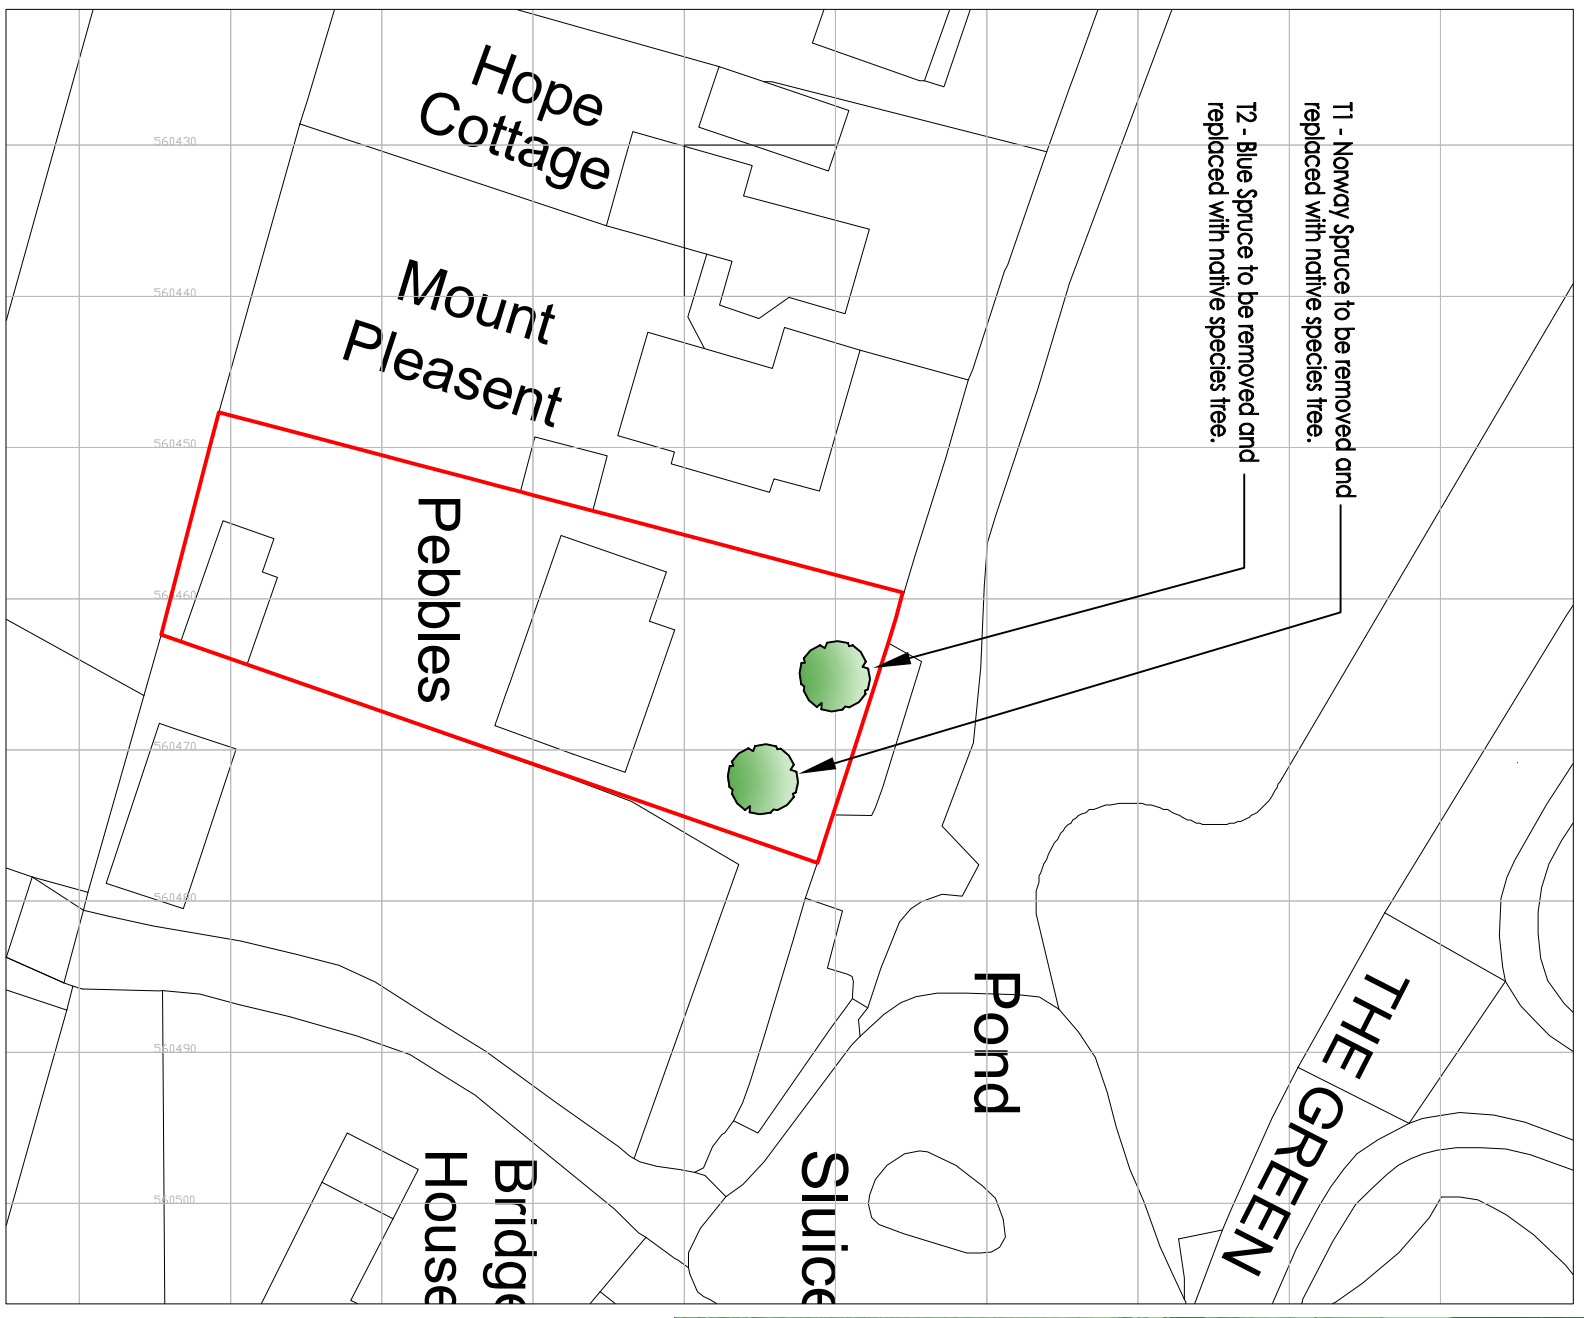

PLANNING APPLICATION

Red dotted trees in photographs to be removed.

BLOCK PLAN 1:500

SCALE (Meters)