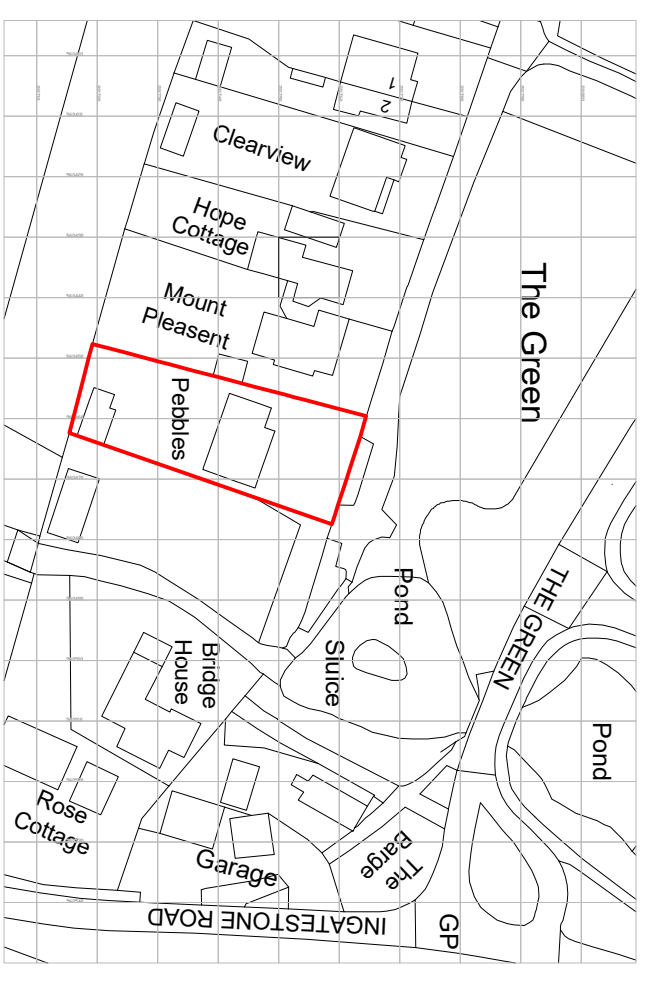

SCALE (Meters)

Bacchus Design Limited

Project
Pebbles, The Green, Blackmore.

Drawing Title		Site Location Plan, Block Plan and Photographs.	
Scale	Date	Drawn	Approved
As shown (A3)	Aug 2022	BDL	
Project/Drawing No			Rev.
22/33/001