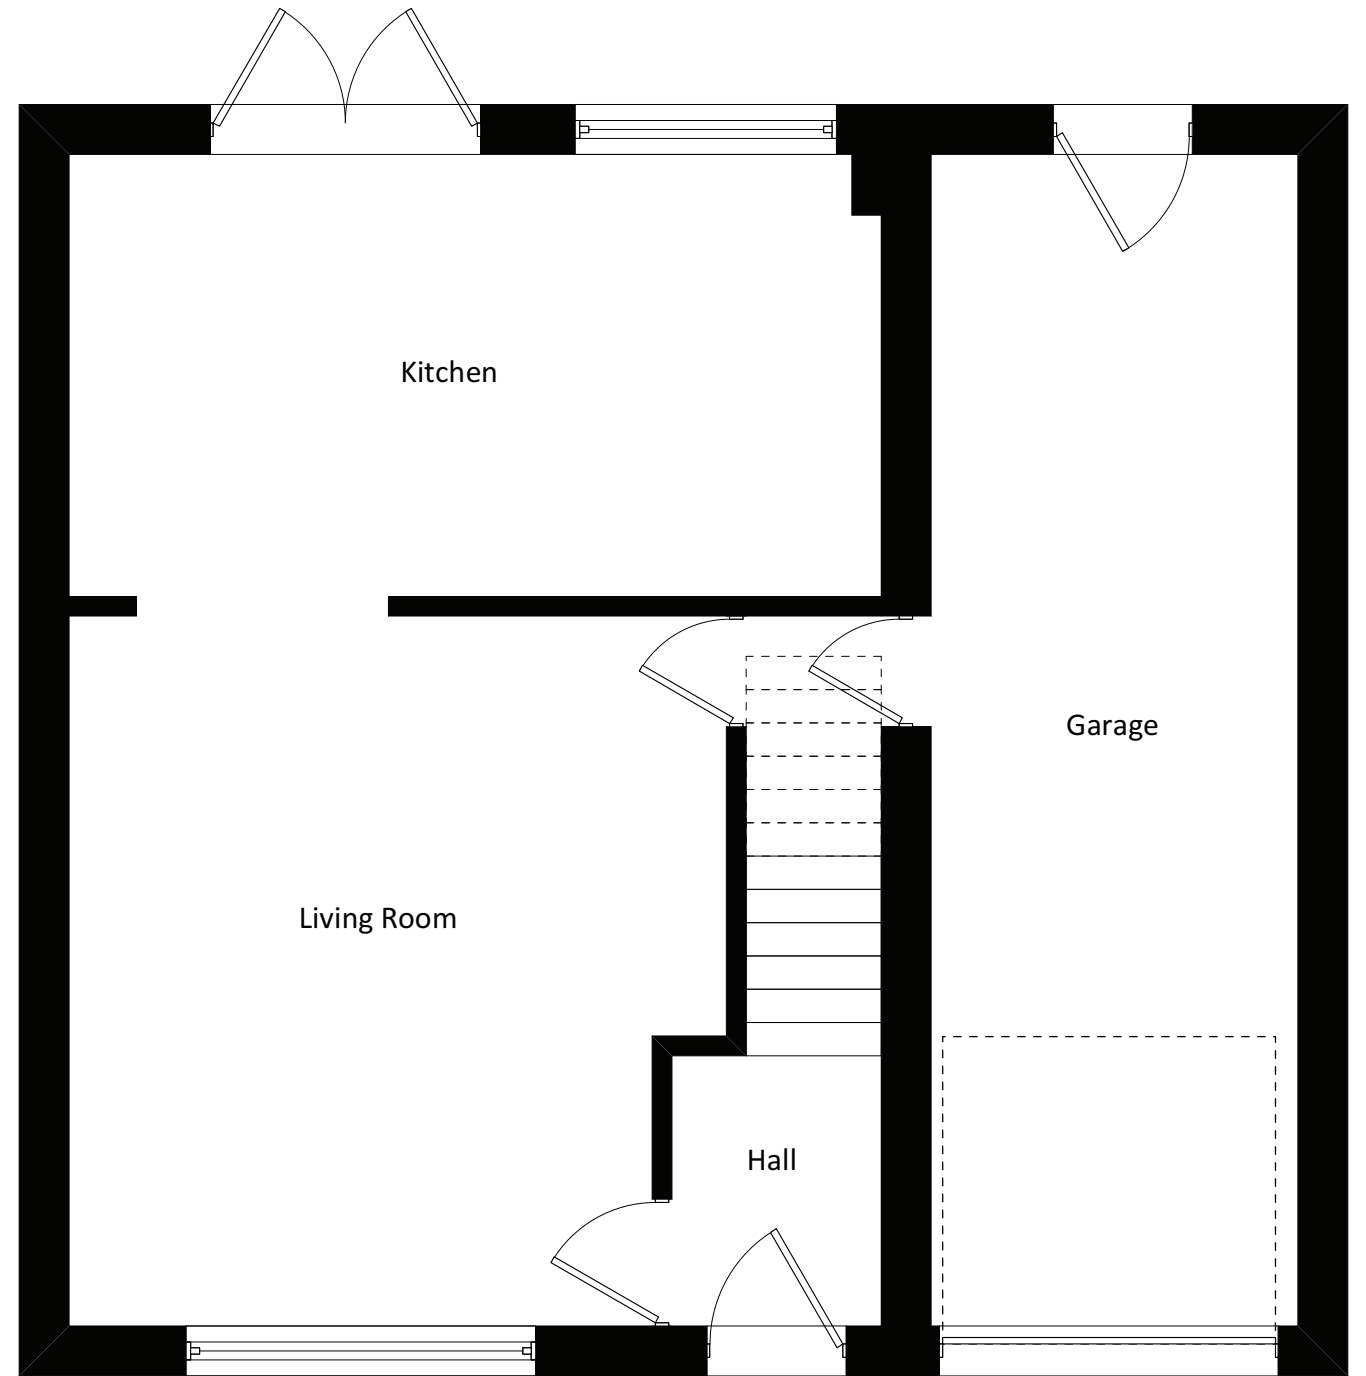

FIRST FLOOR PLAN

GROUND FLOOR PLAN

Skerryvore Designs Ltd
 Sexton's Tower
 2 Caerphilly Road
 Bassaleg,
 Newport,
 NP10 8LE.
 Phone **01633 897922**
 Mobile **07816 934352**
steve_groucott@hotmail.com

JOB TITLE 26 Cwrt Ty Mawr,
 Caerphilly, CF83 3EQ

DRAWING TITLE Existing Plans

DRAWING No.	SD741-01
SCALE	1:50 @ A3
DATE	July 2022