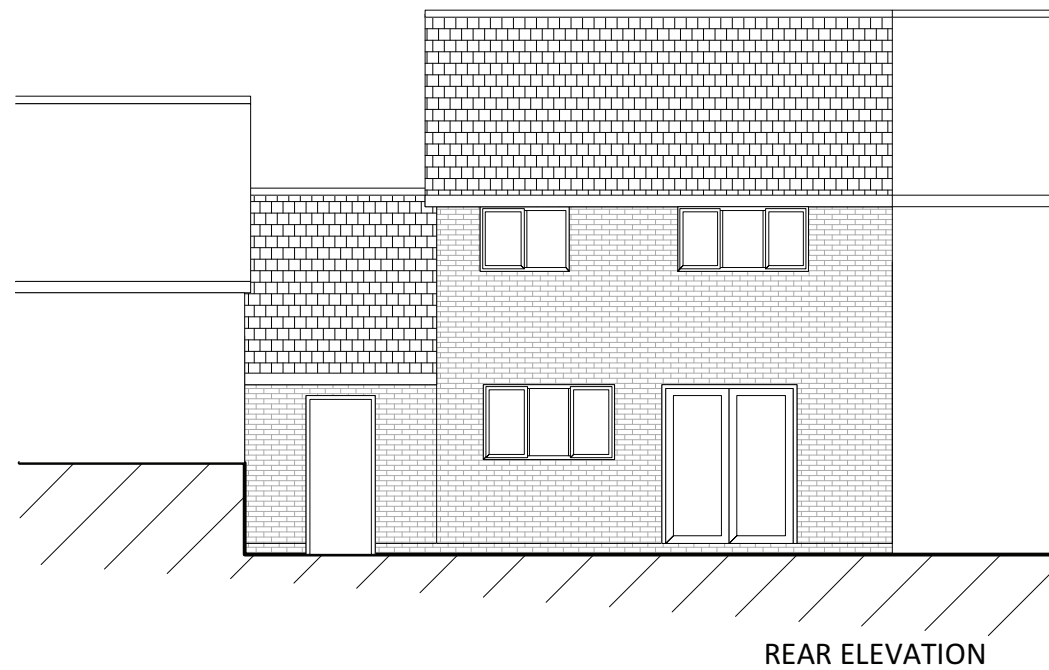

FRONT ELEVATION

SIDE (EAST) ELEVATION

REAR ELEVATION

**Skerryvore Designs Ltd**  
 Sexton's Tower  
 2 Caerphilly Road  
 Bassaleg,  
 Newport,  
 NP10 8LE.  
 Phone **01633 897922**  
 Mobile **07816 934352**  
[steve\\_groucott@hotmail.com](mailto:steve_groucott@hotmail.com)

**JOB TITLE** 26 Cwrt Ty Mawr,  
 Caerphilly, CF83 3EQ

**DRAWING TITLE** Existing Elevations

<b>DRAWING No.</b>	SD741-02
<b>SCALE</b>	1:100 @ A3
<b>DATE</b>	July 2022