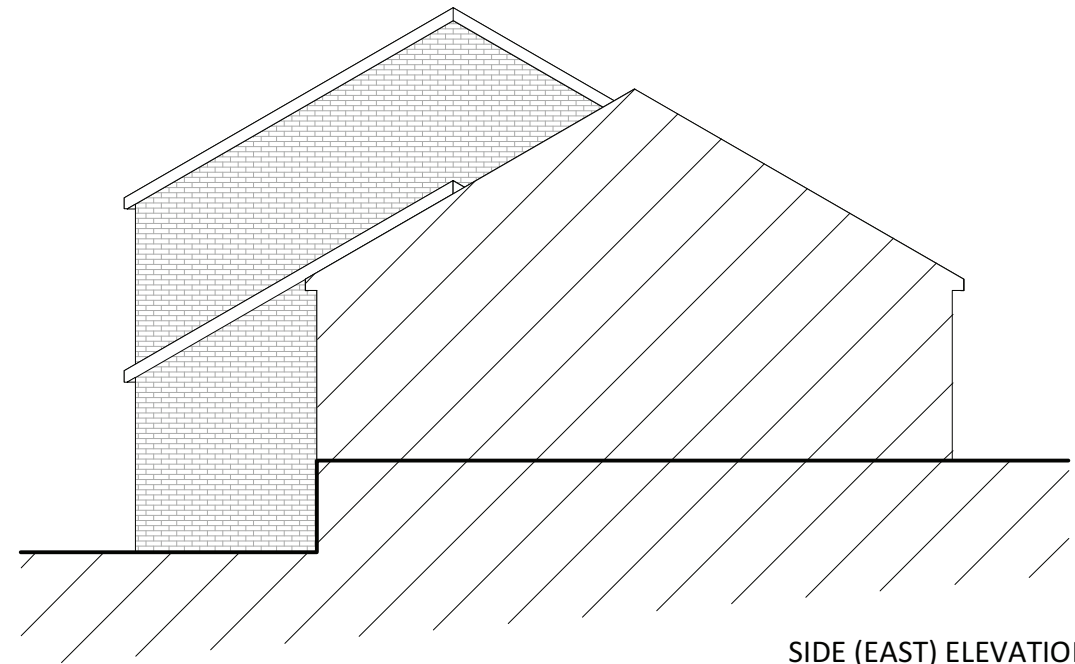

FRONT ELEVATION

SIDE (EAST) ELEVATION

REAR ELEVATION

**Skerryvore Designs Ltd**  
 Sexton's Tower  
 2 Caerphilly Road  
 Bassaleg,  
 Newport,  
 NP10 8LE.  
 Phone **01633 897922**  
 Mobile **07816 934352**  
[steve\\_groucott@hotmail.com](mailto:steve_groucott@hotmail.com)

**JOB TITLE** 26 Cwrt Ty Mawr,  
 Caerphilly, CF83 3EQ

**DRAWING TITLE** Existing Elevations

<b>DRAWING No.</b>	SD741-02
<b>SCALE</b>	1:100 @ A3
<b>DATE</b>	July 2022