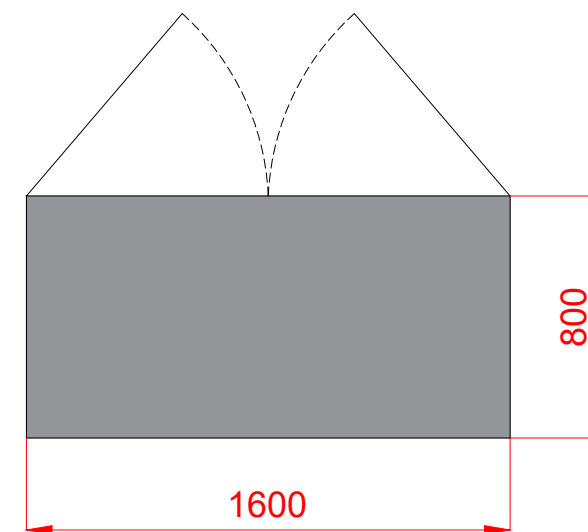

TITLE:

Feeder Pillar Elevation Views

Osprey Ltd
146-146B, 3 More London Riverside
Southwark, SE1 2RE

1:25
SCALE AT A3.

TL
DRAWN.

V1
REVISION.

11/07/22
DATE.

Front View

Side View

Rear View

Top View

SCALE BAR 1:25