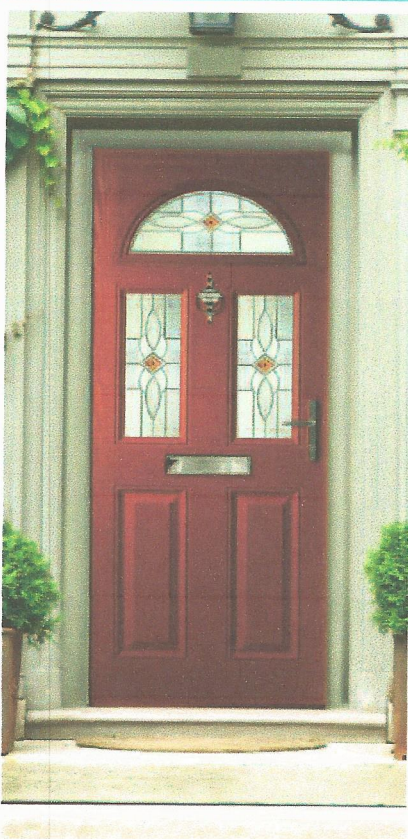

MAKE AN ENTRANCE

with **Visage**® custom-built high security composite doors

Visage® *Beautifully made. Reassuringly strong.*

Belvoir

- Modern & stylish

BELVOIR 3D*

Stunning modern 3D appearance gives privacy from inside whilst allowing you to see who's at the door.

Linear bevel detail

Kensington detail

Smooth finish and a large, slim glazing panel give this door another twist on that modern, stylish look. Glass available, clear, obscure, new patterns shown, plus our unique Belvoir 3D 'stunning modern 3D appearance gives some privacy from outside'.