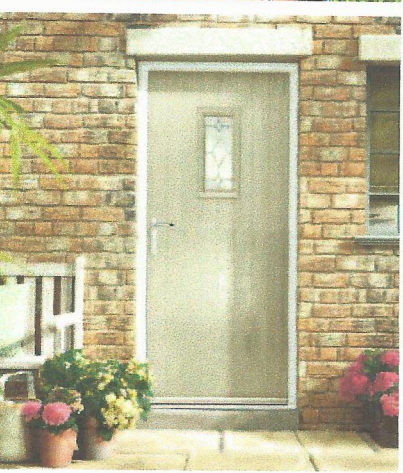

MAKE AN ENTRANCE

with **Visage**® custom-built high security composite doors

Visage® *Beautifully made. Reassuringly strong.*

Belvoir

- Modern & stylish

BELVOIR 3D*

Stunning modern 3D appearance gives privacy from inside whilst allowing you to see who's at the door.

Linear bevel detail

Kensington detail

Smooth finish and a large, slim glazing panel give this door another twist on that modern, stylish look. Glass available, clear, obscure, new patterns shown, plus our unique Belvoir 3D 'stunning modern 3D appearance gives some privacy from outside'.