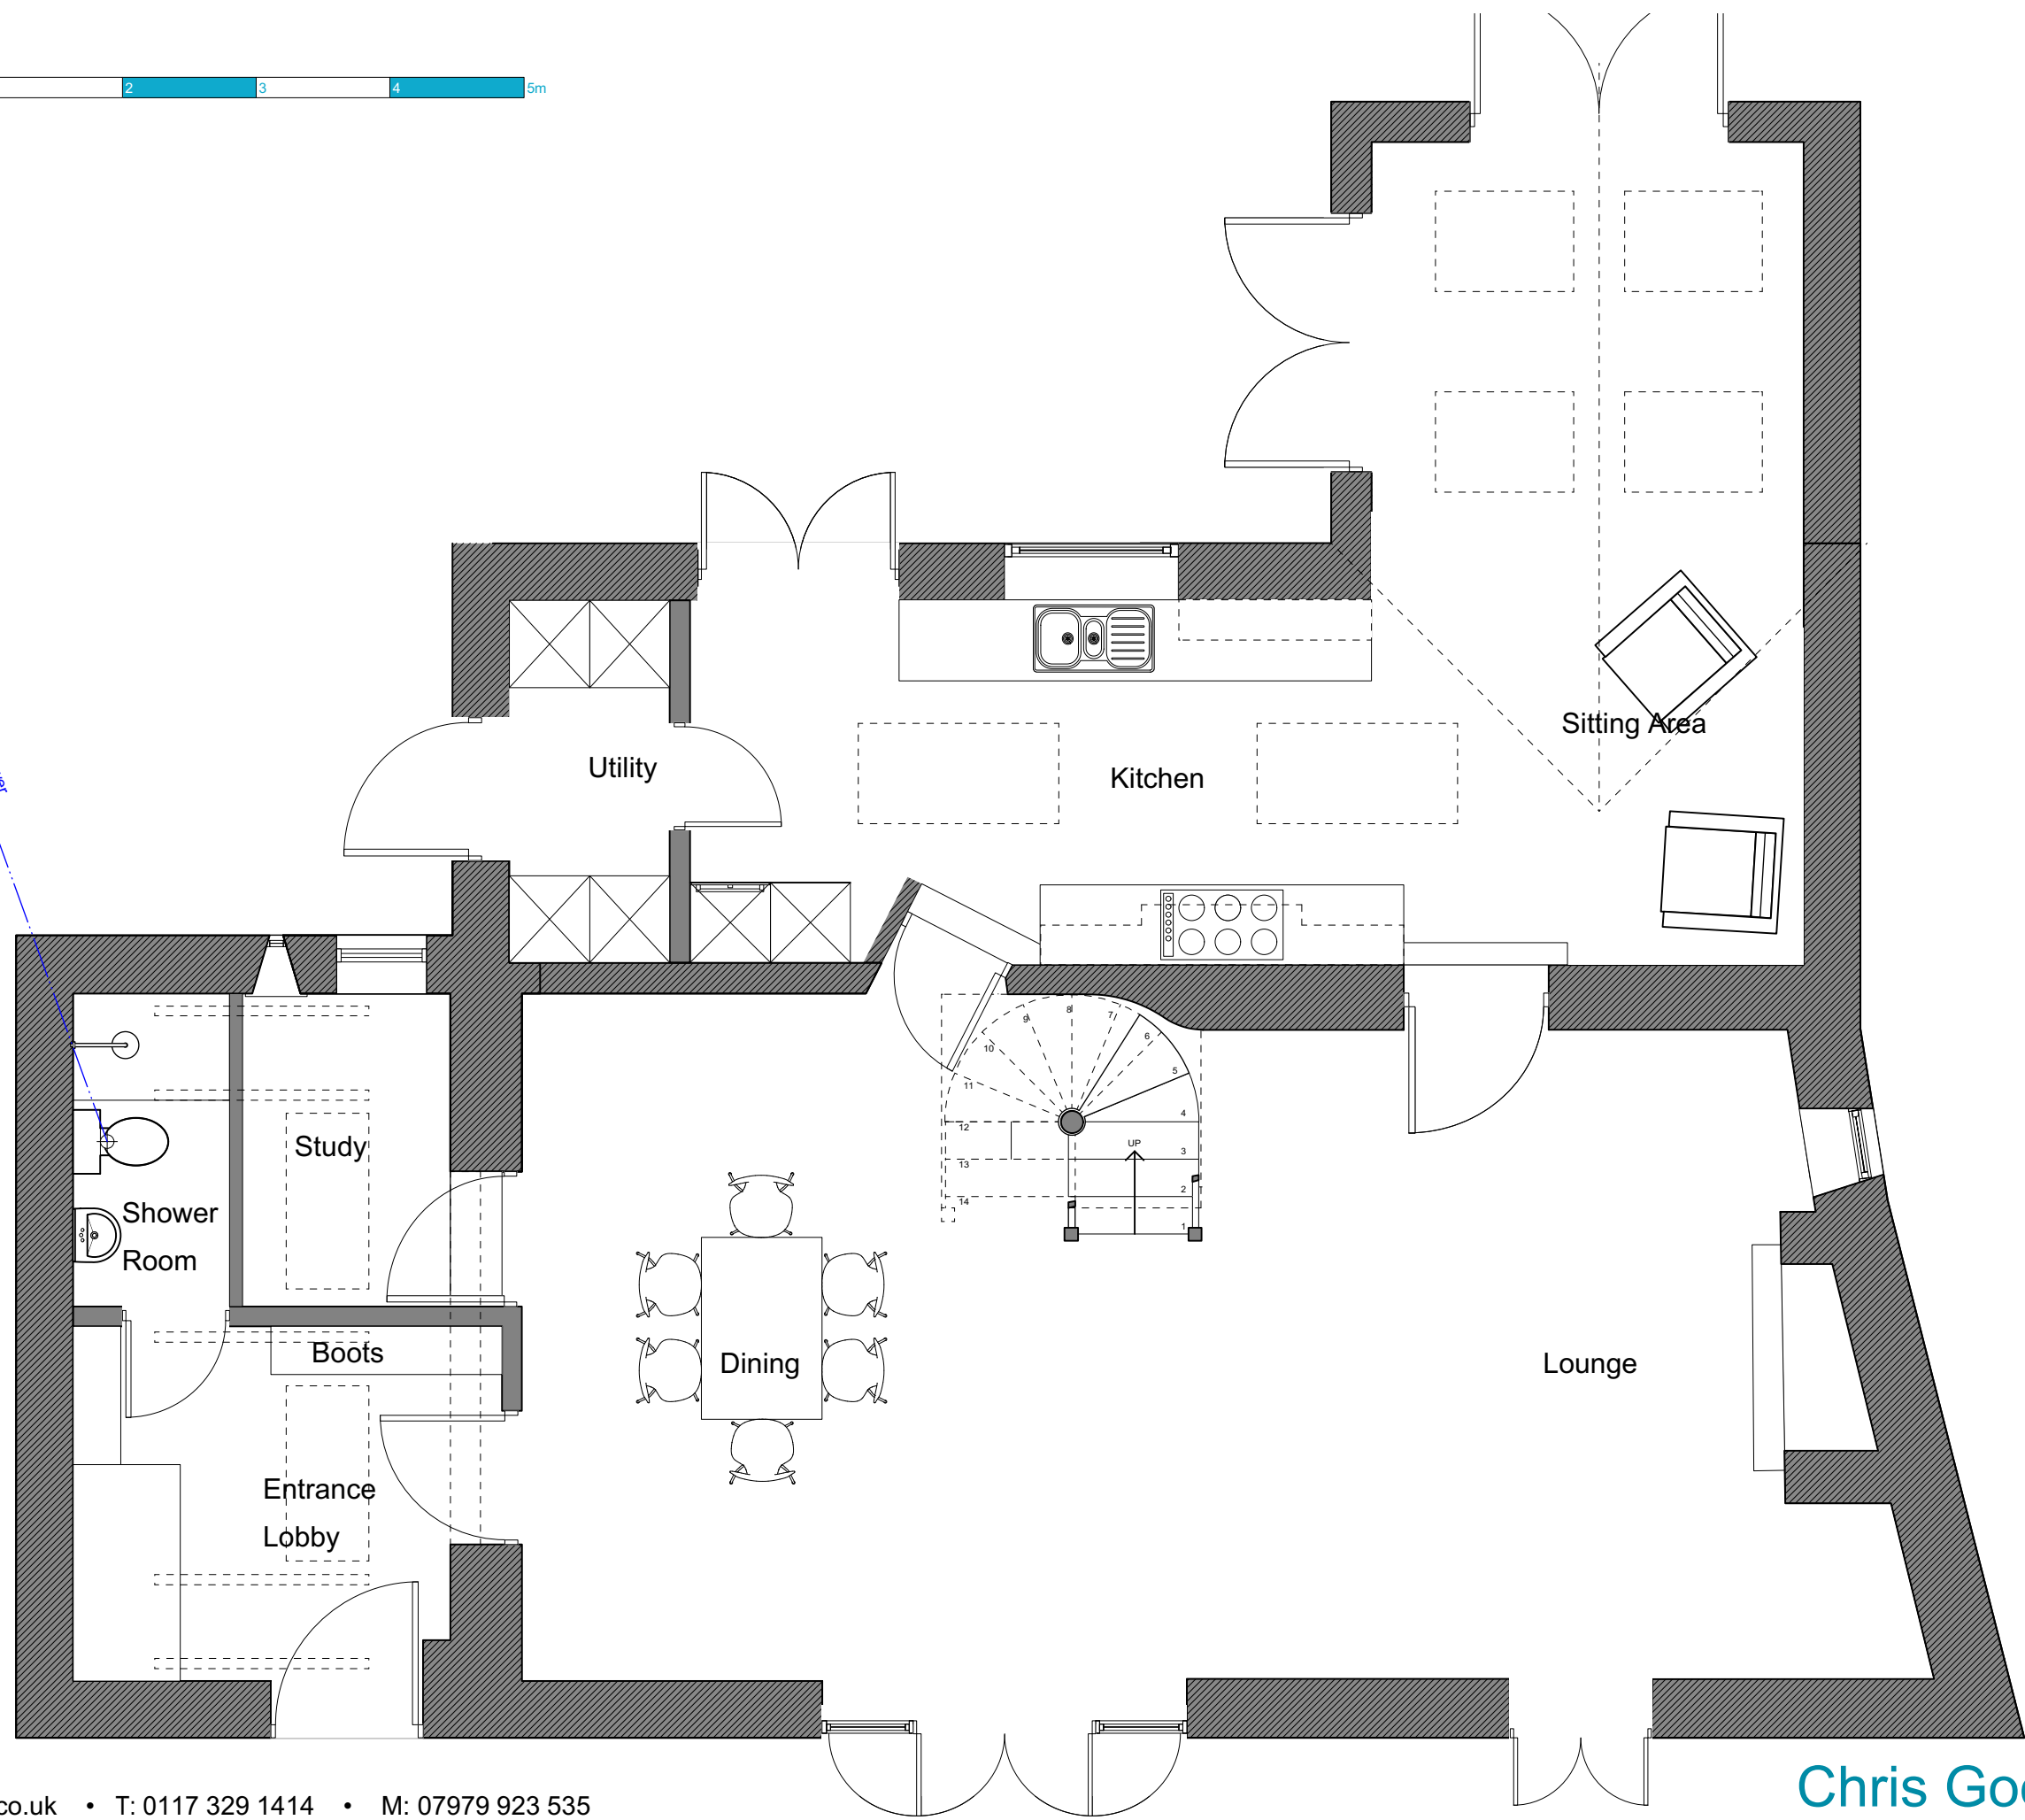

Connected to mains sewer

Revisions:
A: 21-02-22: JT: layout changes
B: 01-03-22: JT: Layout changes to study
C: 09-03-22: JT: Layout changes to kitchen