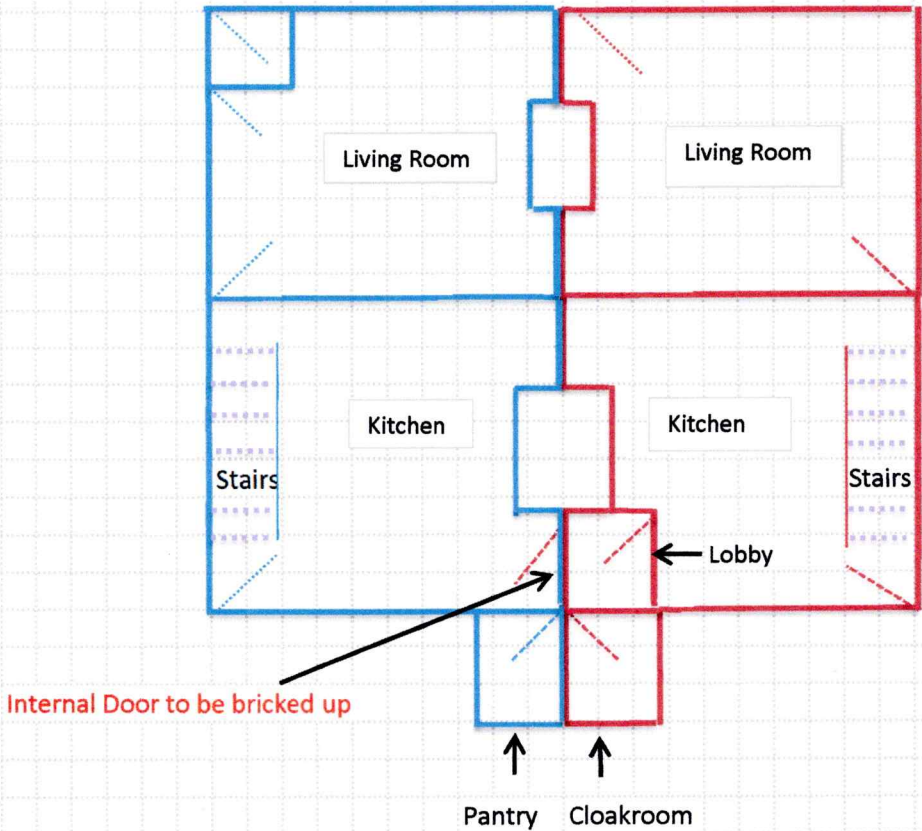

16- 17 Church Street, Hesleden
Schematic Layout Scale 1:100, 5MM grid

← 17 Church Street → ← 16 Church Street →

1) Ground Floor

2) First Floor