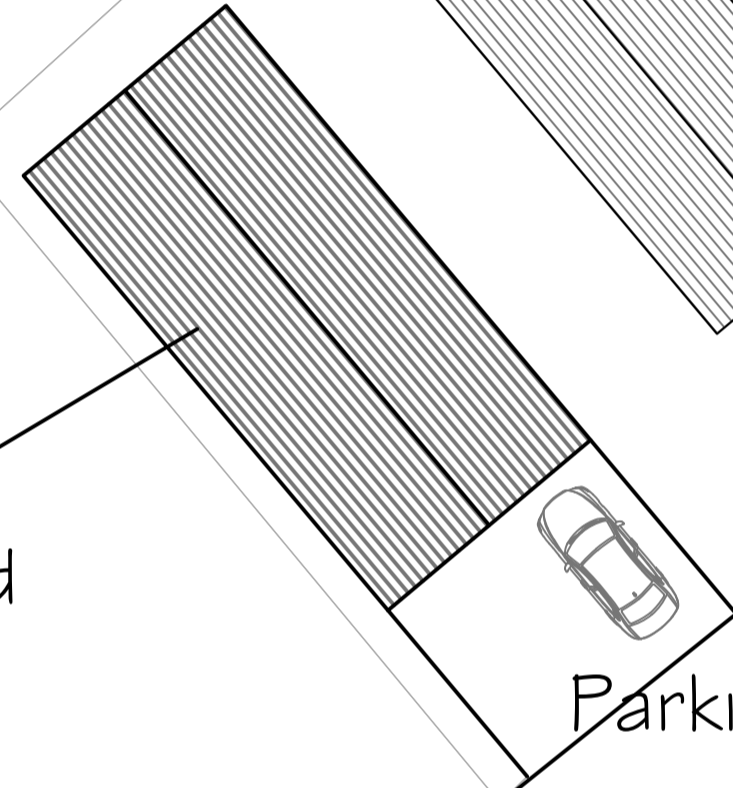

Dene House Farm

Farmhouse

Proposed
New
Dwelling

Parking

Farm Cottages

Car Park

Leisure
Centre
Building

Tennis Court

Title: Proposed Site Plan		
Project & Client: Proposed Dwelling Dene House Farm Longframlington		
No. PSP-01	REVISIONS	
Scale: 1:200	Date: August 2022	Drawn by: CW
<p>CHRIS WAITE BUILDING SURVEYING SERVICES</p>		<p>Phone - 07595 780 895 Email - chris@chriswaitesurveying.co.uk www.chriswaitesurveying.co.uk</p>