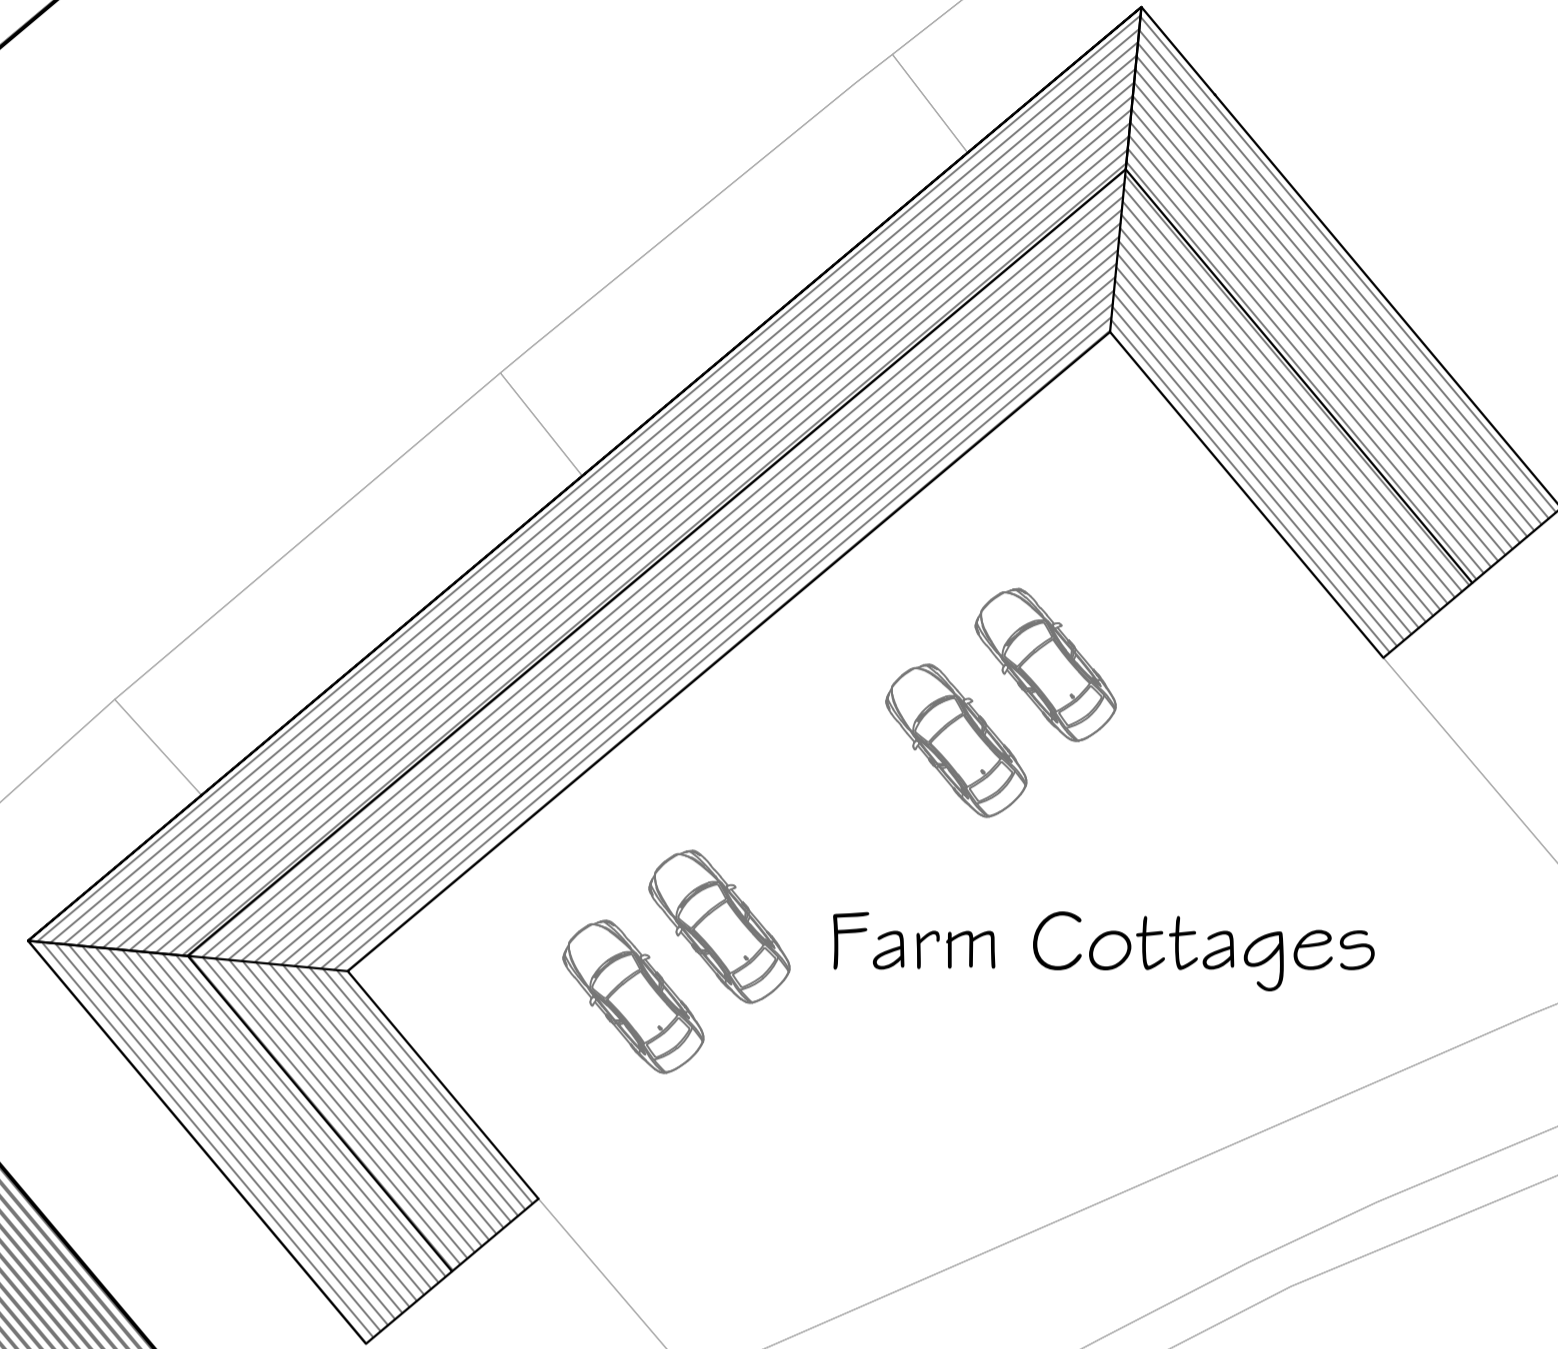

Dene House Farm

Farmhouse

Proposed
New
Dwelling

Parking

Farm Cottages

Car Park

Leisure
Centre
Building

Tennis Court

Title: Proposed Site Plan		
Project & Client: Proposed Dwelling Dene House Farm Longframlington		
No. PSP-01	REVISIONS	
Scale: 1:200	Date: August 2022	Drawn by: CW
<p>CHRIS WAITE BUILDING SURVEYING SERVICES</p>		<p>Phone - 07595 780 895 Email - chris@chriswaitesurveying.co.uk www.chriswaitesurveying.co.uk</p>