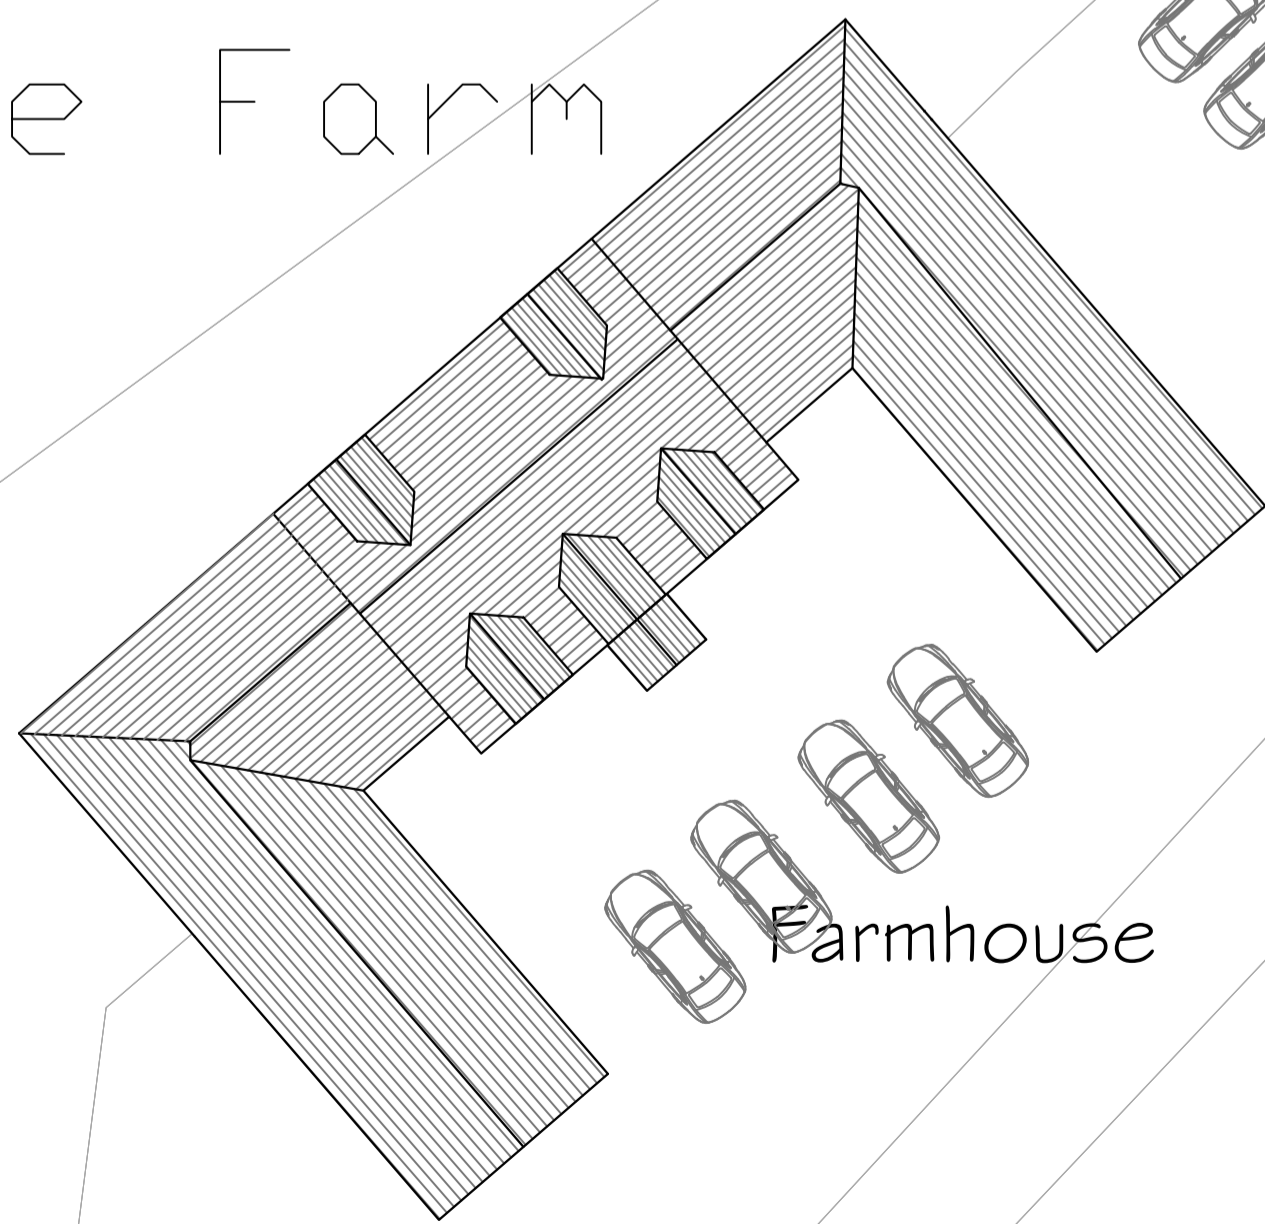

Dene House Farm

Farmhouse

Proposed
New
Dwelling

Parking

Farm Cottages

Car Park

Leisure
Centre
Building

Tennis Court

Title: Proposed Site Plan		
Project & Client: Proposed Dwelling Dene House Farm Longframlington		
No. PSP-01	REVISIONS	
Scale: 1:200	Date: August 2022	Drawn by: CW
<p>CHRIS WAITE BUILDING SURVEYING SERVICES</p>		<p>Phone - 07595 780 895 Email - chris@chriswaitesurveying.co.uk www.chriswaitesurveying.co.uk</p>