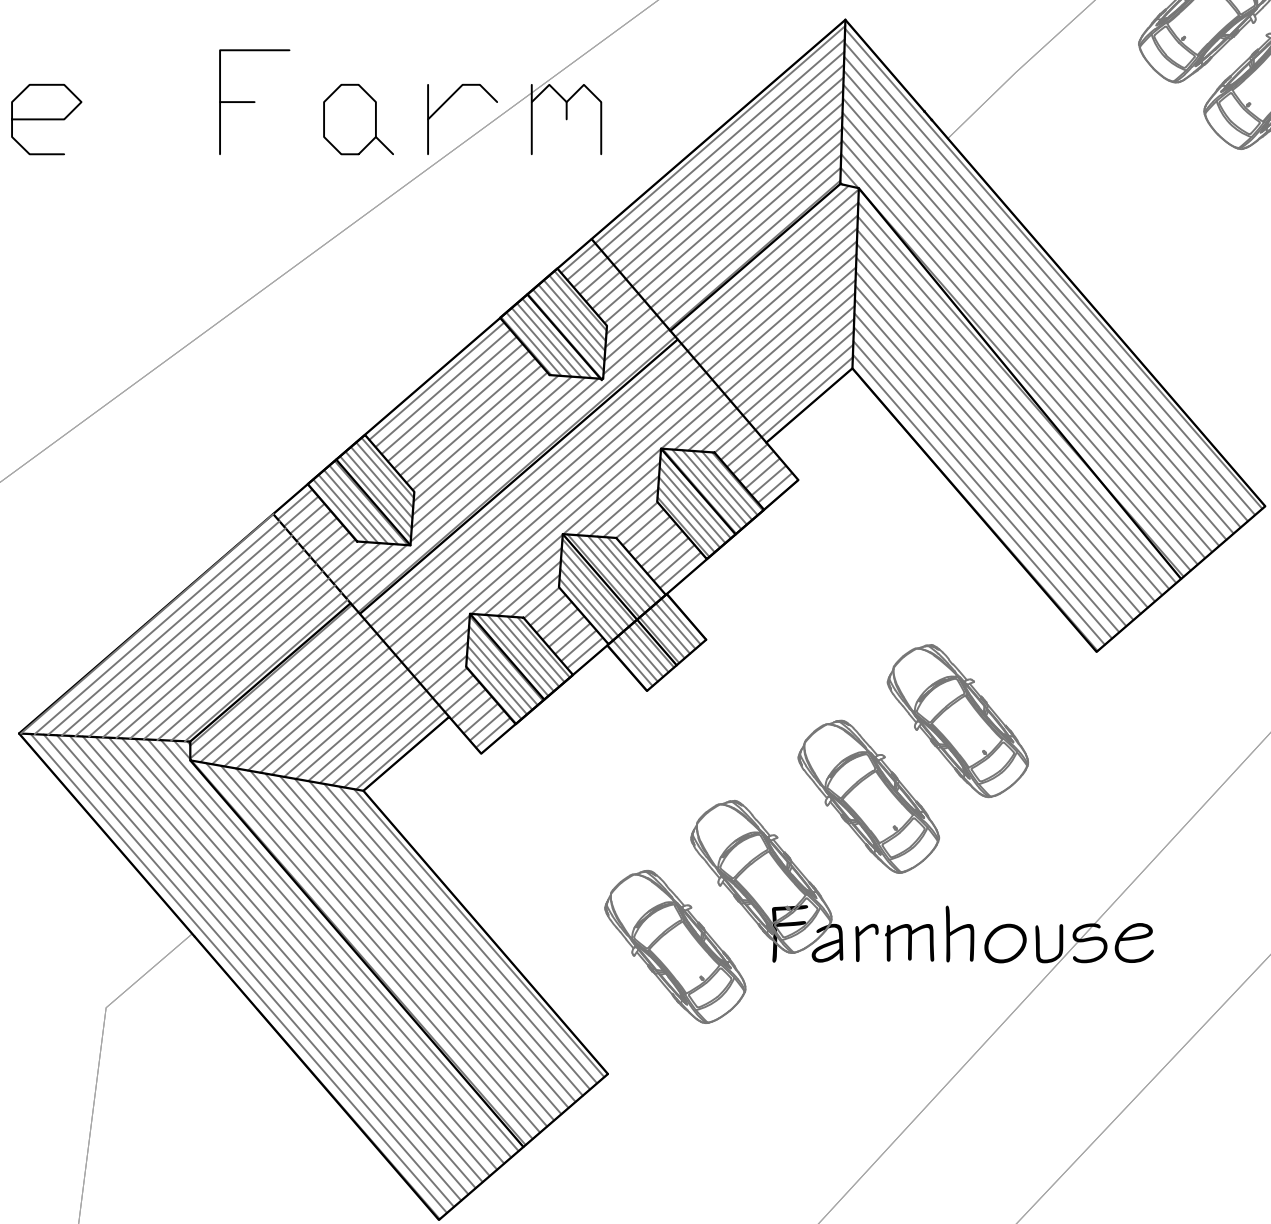

Dene House Farm

Farmhouse

Farm Cottages

Car Park

Leisure Centre Building

Tennis Court

Title: Existing Site Plan

Project & Client:
Proposed Dwelling
Dene House Farm
Longframlington

No. ESP-01	REVISIONS	

Scale: 1:200	Date: August 2022	Drawn by: CW
--------------	-------------------	--------------

CHRIS WAITE
BUILDING SURVEYING SERVICES
Phone - 07595 780 895
Email - chris@chriswaitesurveying.co.uk
www.chriswaitesurveying.co.uk