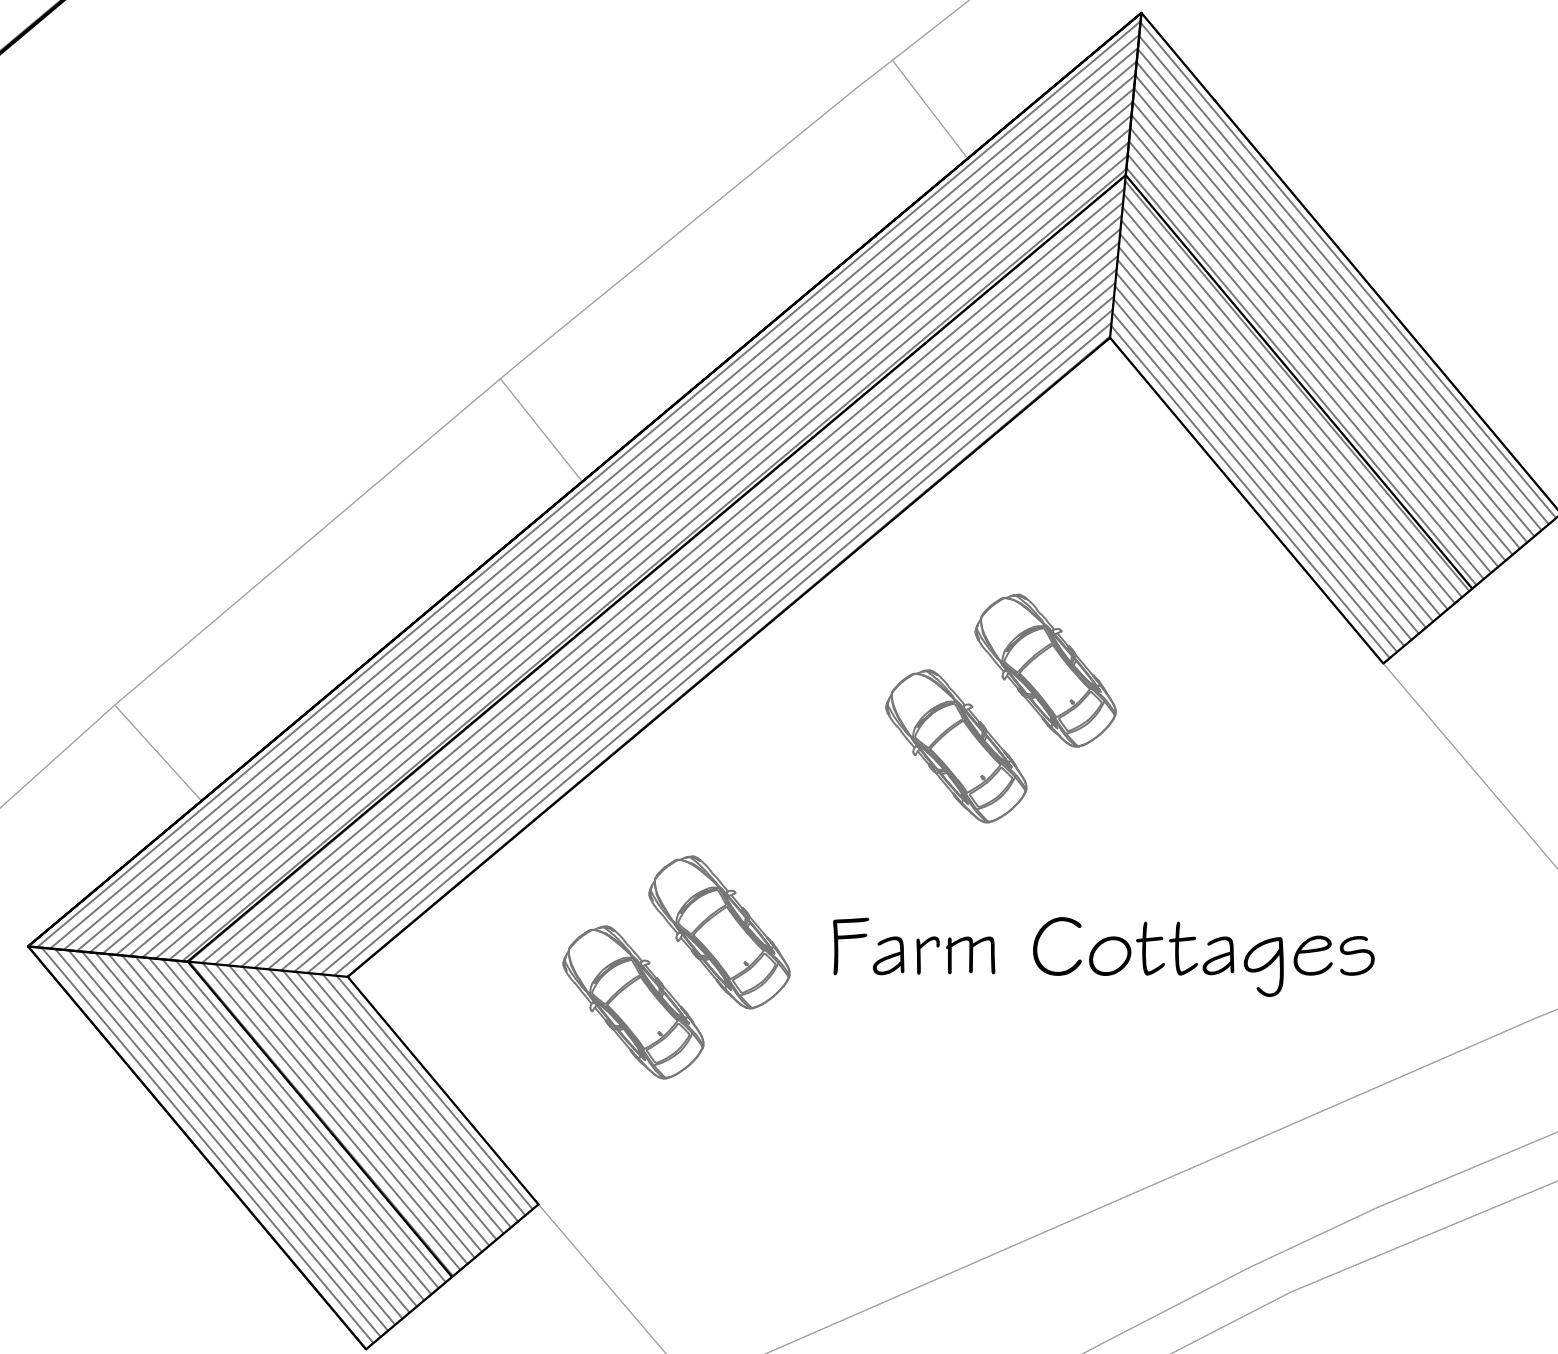

Dene House Farm

Farmhouse

Farm Cottages

Car Park

Leisure Centre Building

Tennis Court

Title: Existing Site Plan

Project & Client:
Proposed Dwelling
Dene House Farm
Longframlington

No. ESP-01	REVISIONS	

Scale: 1:200	Date: August 2022	Drawn by: CW
--------------	-------------------	--------------

CHRIS WAITE
BUILDING SURVEYING SERVICES
Phone - 07595 780 895
Email - chris@chriswaitesurveying.co.uk
www.chriswaitesurveying.co.uk