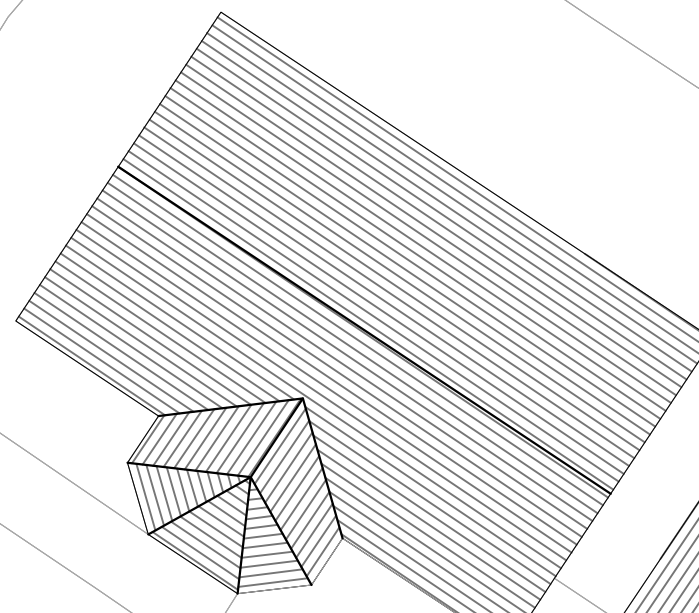

Dene House Farm

Farmhouse

Farm Cottages

Car Park

Leisure Centre Building

Tennis Court

Title: Existing Site Plan

Project & Client:
Proposed Dwelling
Dene House Farm
Longframlington