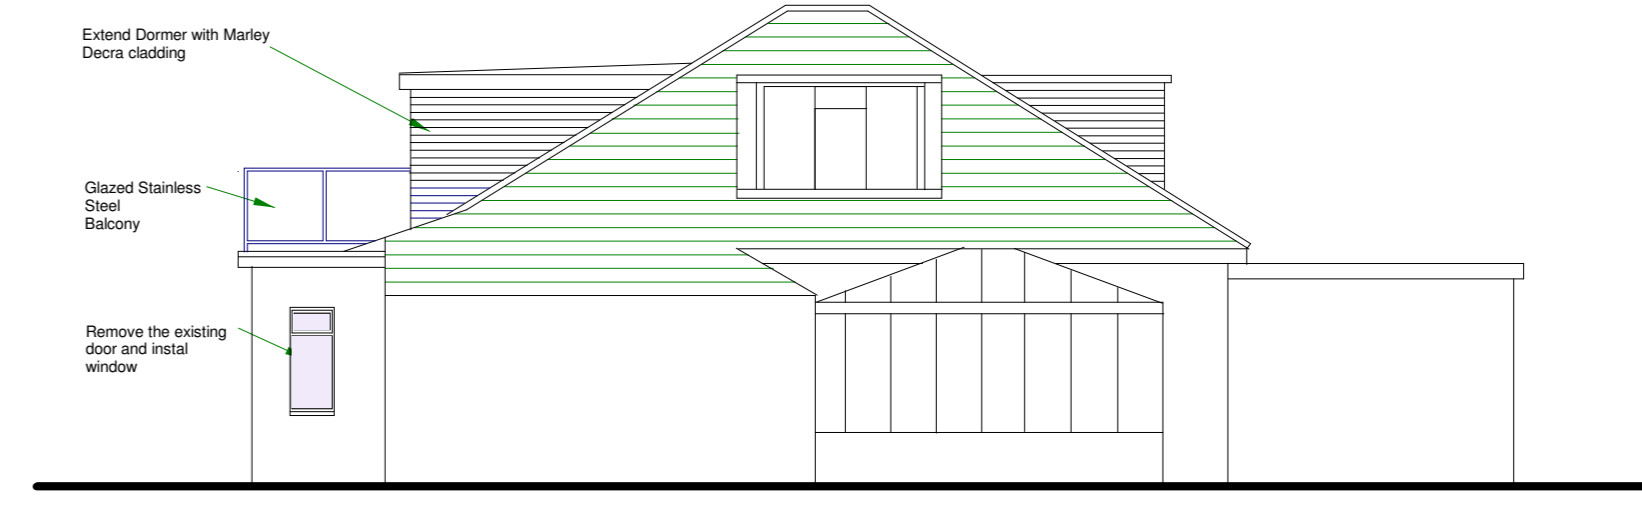

**PROPOSED WEST ELEVATION**

**PROPOSED EAST ELEVATION**

**PROPOSED SOUTH ELEVATION**

**PROPOSED NORTH ELEVATION**

**PROPOSED ROOF PLAN**

**PROPOSED GROUND FLOOR PLAN**

**Scale 1:100**

**38 Beach Road  
Kewstoke  
Weston super Mare  
North Somerset  
BS22 9UU**

**PROPOSED IMPROVEMENTS**

**Drawing 2**

**Scale 1:100 (A2)**

**August 2022**