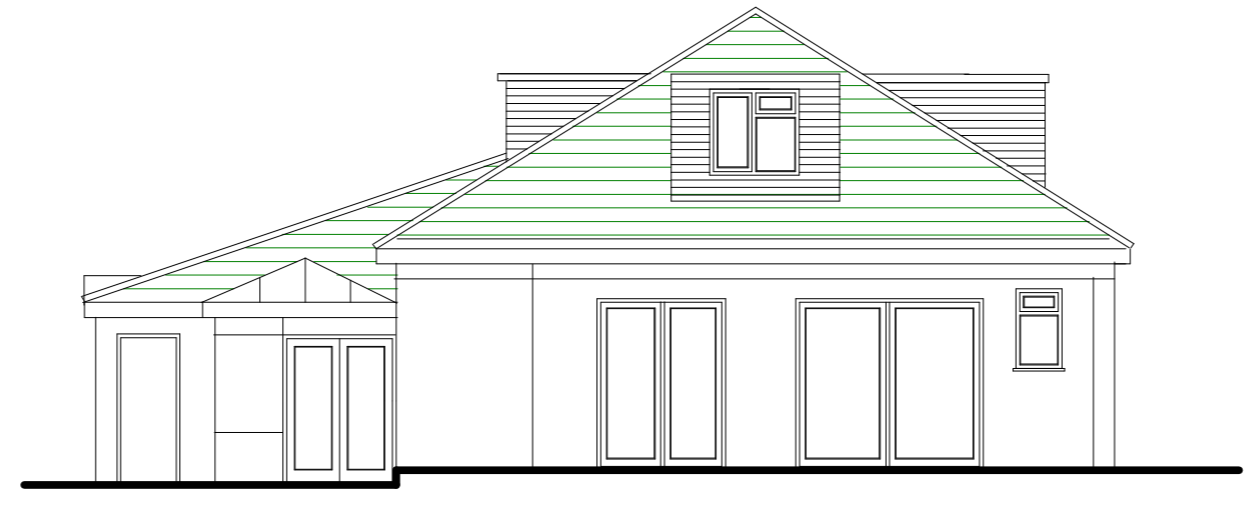

**PROPOSED WEST ELEVATION**

**PROPOSED EAST ELEVATION**

**PROPOSED SOUTH ELEVATION**

**PROPOSED NORTH ELEVATION**

**PROPOSED ROOF PLAN**

**PROPOSED GROUND FLOOR PLAN**

**Scale 1:100**

**38 Beach Road  
Kewstoke  
Weston super Mare  
North Somerset  
BS22 9UU**

**PROPOSED IMPROVEMENTS**

**Drawing 2**

**Scale 1:100 (A2)**

**August 2022**