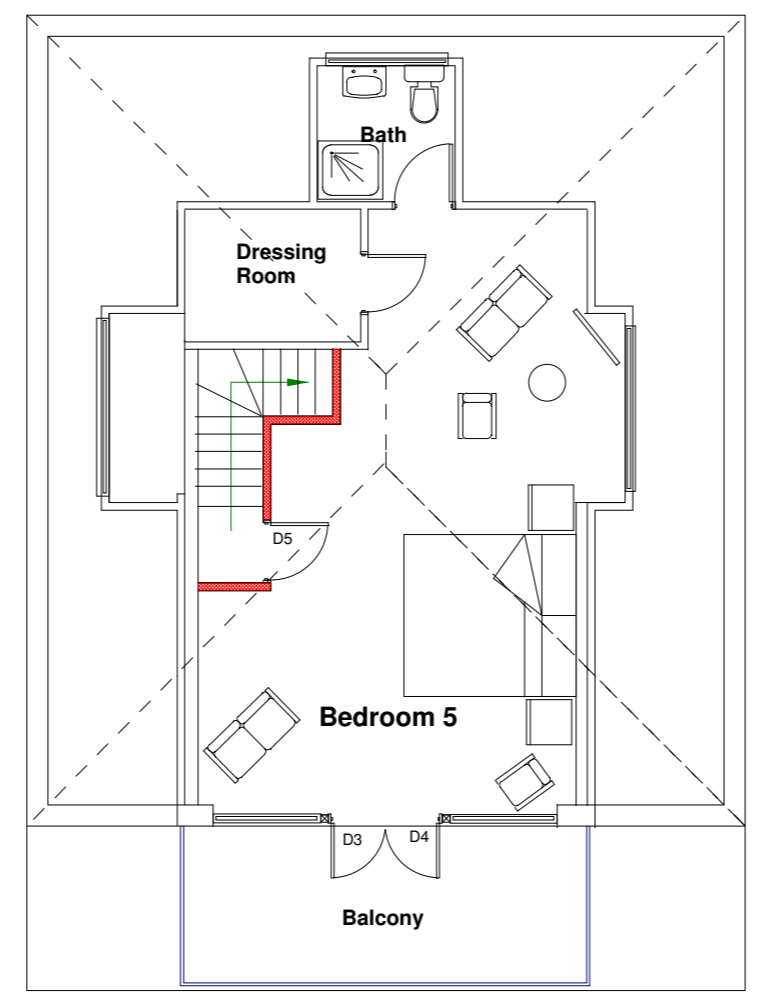

**PROPOSED WEST ELEVATION**

**PROPOSED EAST ELEVATION**

**PROPOSED SOUTH ELEVATION**

**PROPOSED NORTH ELEVATION**

**PROPOSED ROOF PLAN**

**PROPOSED GROUND FLOOR PLAN**

**Scale 1:100**

**38 Beach Road  
Kewstoke  
Weston super Mare  
North Somerset  
BS22 9UU**

**PROPOSED IMPROVEMENTS**

**Drawing 2**

**Scale 1:100 (A2)**

**August 2022**