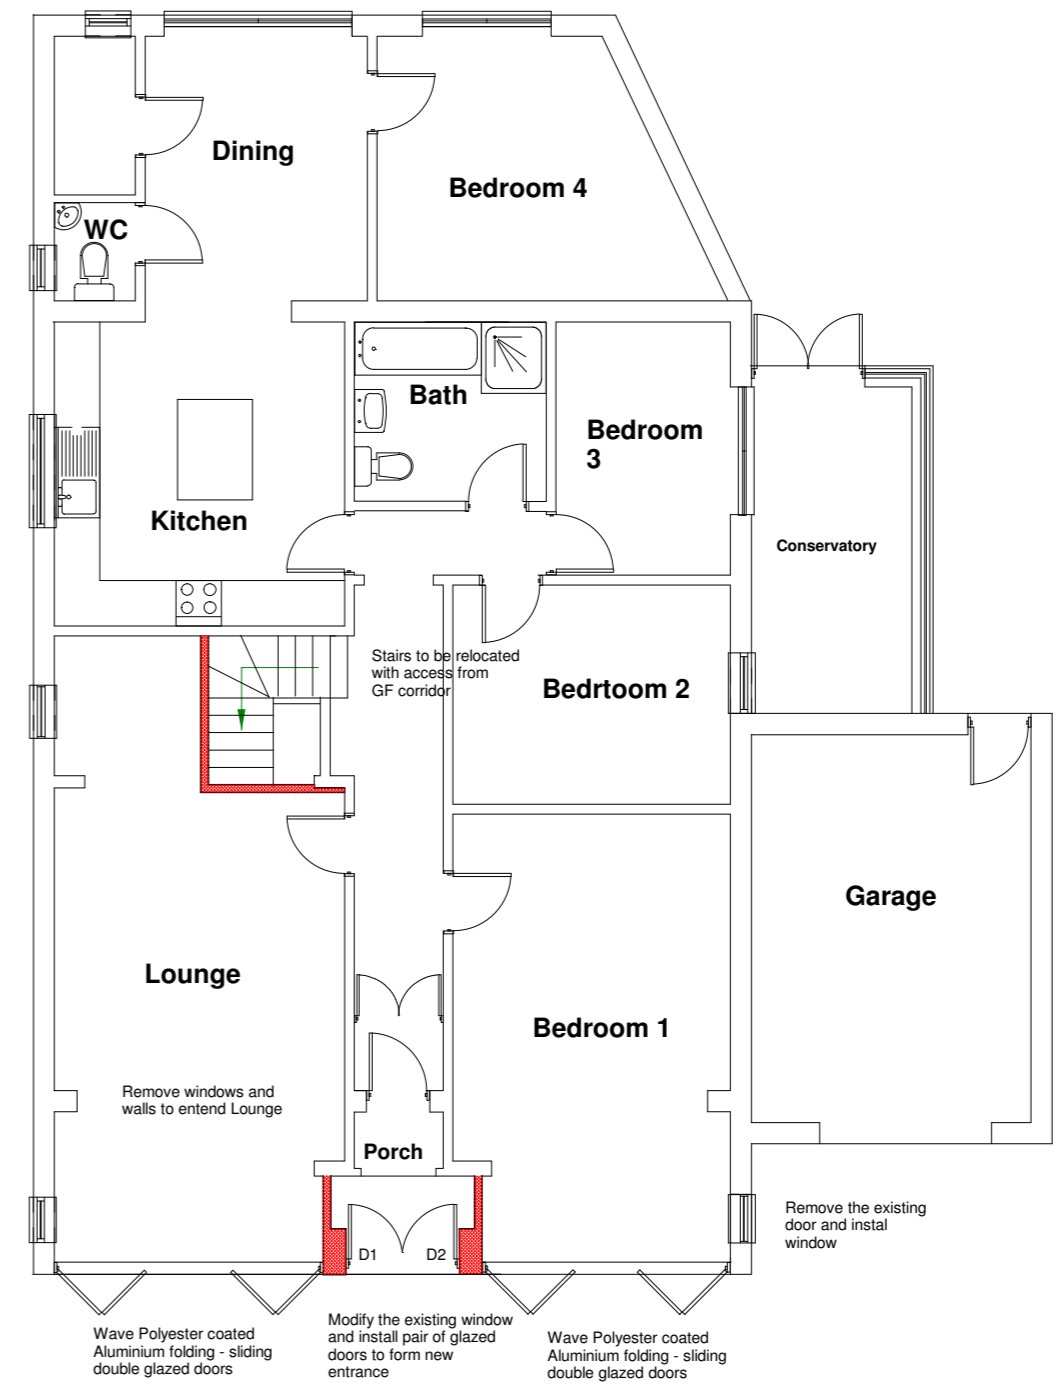

**PROPOSED WEST ELEVATION**

**PROPOSED EAST ELEVATION**

**PROPOSED SOUTH ELEVATION**

**PROPOSED NORTH ELEVATION**

**PROPOSED ROOF PLAN**

**PROPOSED GROUND FLOOR PLAN**

**Scale 1:100**

**38 Beach Road  
Kewstoke  
Weston super Mare  
North Somerset  
BS22 9UU**

**PROPOSED IMPROVEMENTS**

**Drawing 2**

**Scale 1:100 (A2)**

**August 2022**