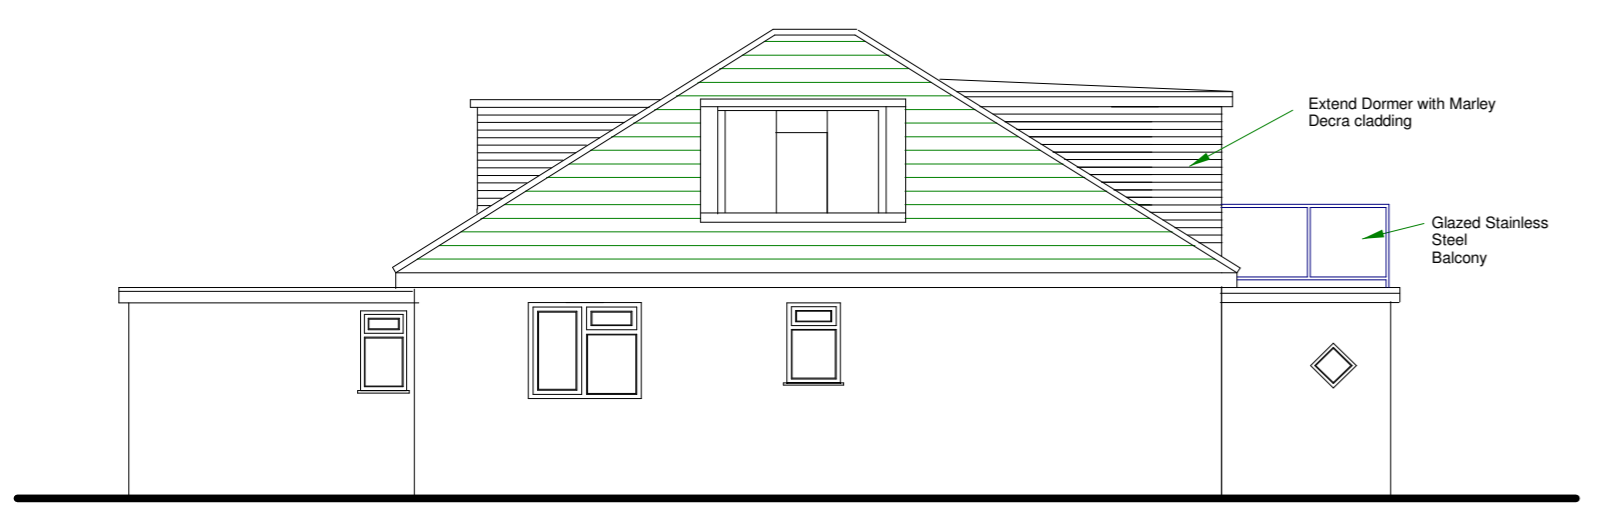

**PROPOSED WEST ELEVATION**

**PROPOSED EAST ELEVATION**

**PROPOSED SOUTH ELEVATION**

**PROPOSED NORTH ELEVATION**

**PROPOSED ROOF PLAN**

**PROPOSED GROUND FLOOR PLAN**

**Scale 1:100**

**38 Beach Road  
Kewstoke  
Weston super Mare  
North Somerset  
BS22 9UU**

**PROPOSED IMPROVEMENTS**

**Drawing 2**

**Scale 1:100 (A2)**

**August 2022**