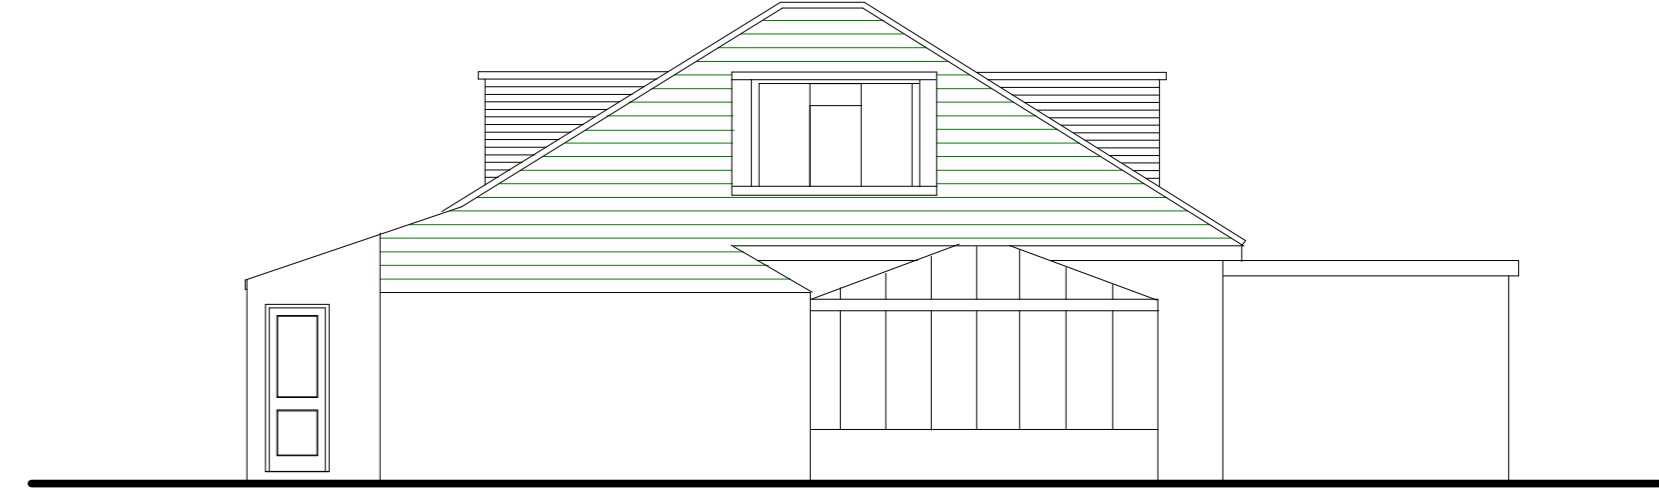

EXISTING WEST ELEVATION

EXISTING EAST ELEVATION

EXISTING SOUTH ELEVATION

EXISTING NORTH ELEVATION

EXISTING ROOF PLAN

EXISTING GROUND FLOOR PLAN

0 1m 2m 3m 4m 5m 6m

Scale 1:100

38 Beach Road  
Kewstoke  
Weston super Mare  
North Somerset  
BS22 9UU

PROPOSED IMPROVEMENTS

Drawing 1

Scale 1:100 (A2)

August 2022