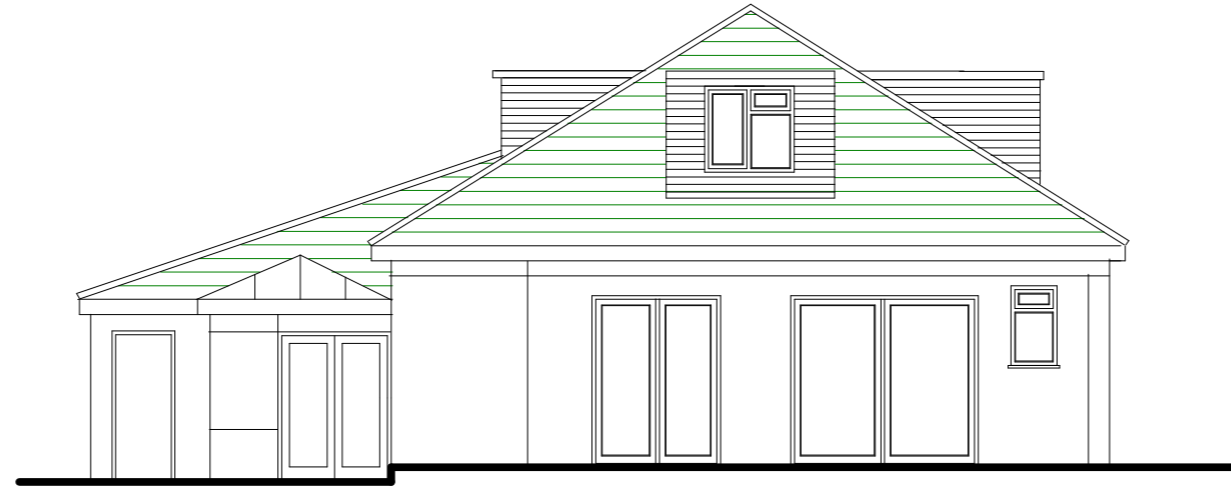

EXISTING WEST ELEVATION

EXISTING EAST ELEVATION

EXISTING SOUTH ELEVATION

EXISTING NORTH ELEVATION

EXISTING ROOF PLAN

EXISTING GROUND FLOOR PLAN

0 1m 2m 3m 4m 5m 6m

Scale 1:100

38 Beach Road  
Kewstoke  
Weston super Mare  
North Somerset  
BS22 9UU

PROPOSED IMPROVEMENTS

Drawing 1

Scale 1:100 (A2)

August 2022