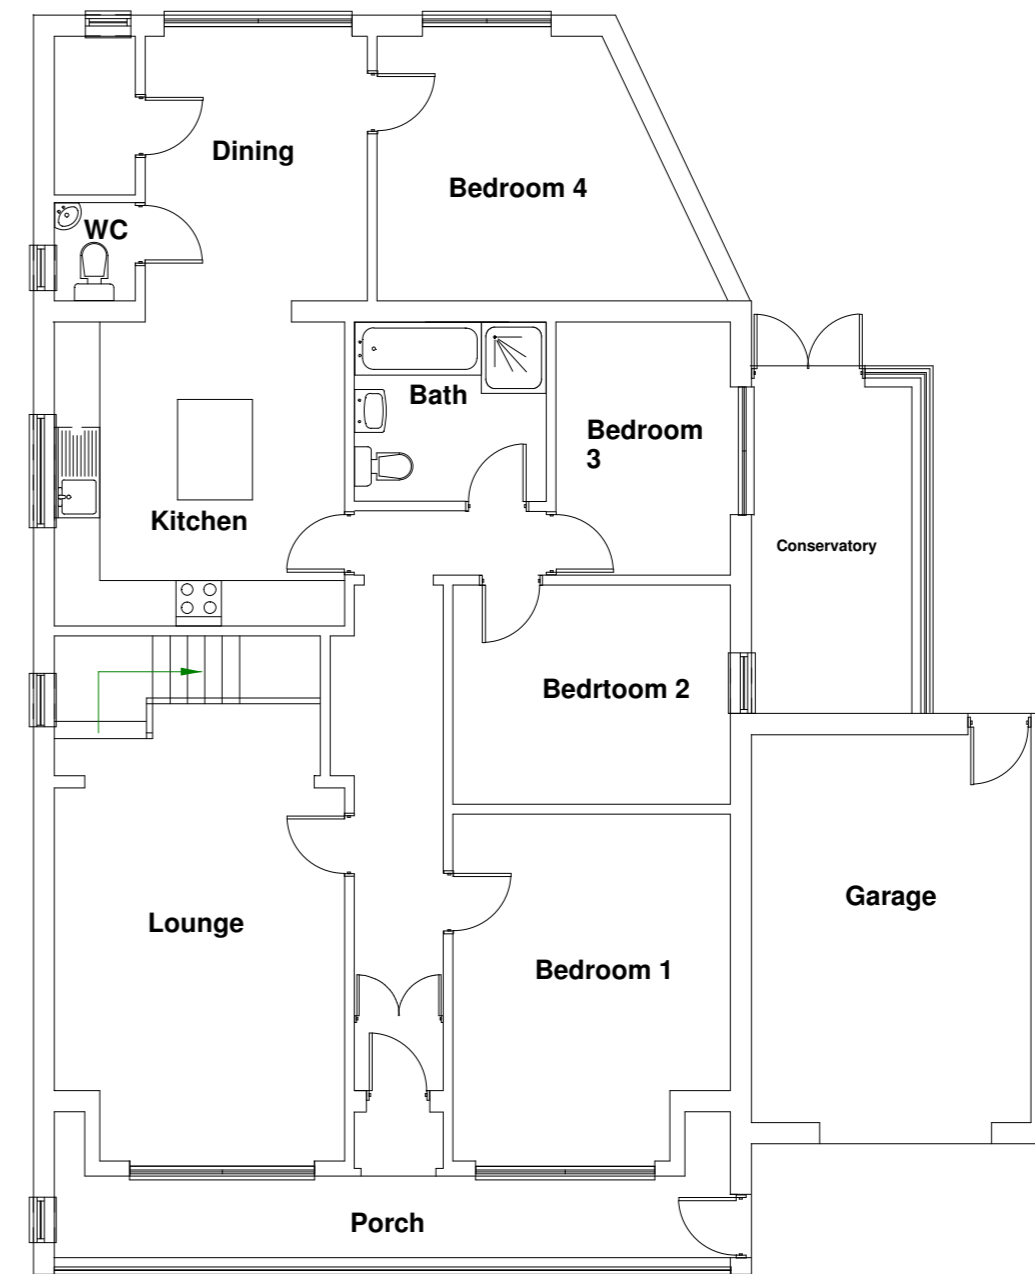

EXISTING WEST ELEVATION

EXISTING EAST ELEVATION

EXISTING SOUTH ELEVATION

EXISTING NORTH ELEVATION

EXISTING ROOF PLAN

EXISTING GROUND FLOOR PLAN

0 1m 2m 3m 4m 5m 6m

Scale 1:100

38 Beach Road  
Kewstoke  
Weston super Mare  
North Somerset  
BS22 9UU

PROPOSED IMPROVEMENTS

Drawing 1

Scale 1:100 (A2)

August 2022