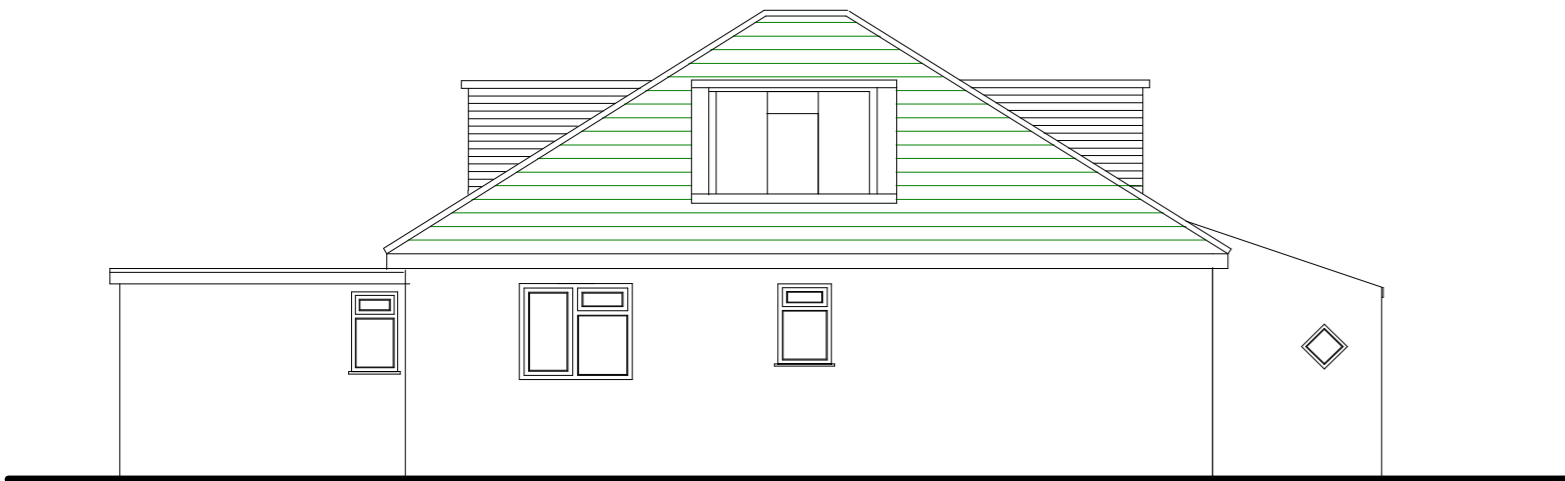

EXISTING WEST ELEVATION

EXISTING EAST ELEVATION

EXISTING SOUTH ELEVATION

EXISTING NORTH ELEVATION

EXISTING ROOF PLAN

EXISTING GROUND FLOOR PLAN

0 1m 2m 3m 4m 5m 6m

Scale 1:100

38 Beach Road  
Kewstoke  
Weston super Mare  
North Somerset  
BS22 9UU

PROPOSED IMPROVEMENTS

Drawing 1

Scale 1:100 (A2)

August 2022