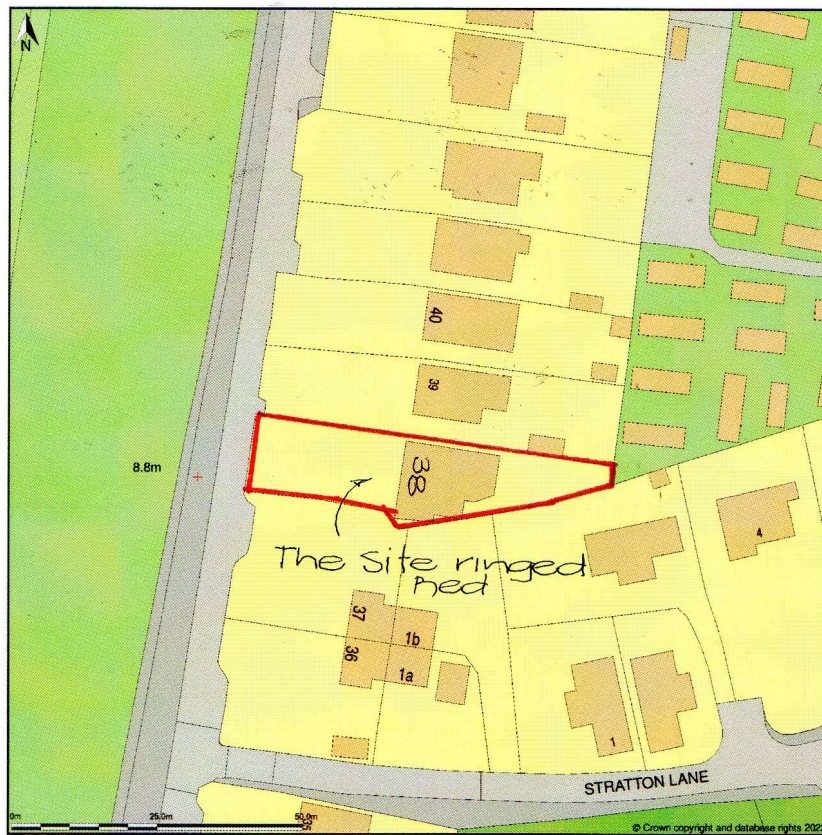

38, Beach Road, Kewstoke, North Somerset, BS22 9UU

Site Plan shows area bounded by: 333062.35, 163918.54 333203.77, 164059.96 (at a scale of 1:1250), OSGridRef: ST33136398. The representation of a road, track or path is no evidence of a right of way. The representation of features as lines is no evidence of a property boundary.

Produced on 24th Aug 2022 from the Ordnance Survey National Geographic Database and incorporating surveyed revision available at this date. Reproduction in whole or part is prohibited without the prior permission of Ordnance Survey. © Crown copyright 2022. Supplied by <https://www.buyaplan.co.uk> digital mapping a licensed Ordnance Survey partner (100053143). Unique plan reference: #00757946-6E9637