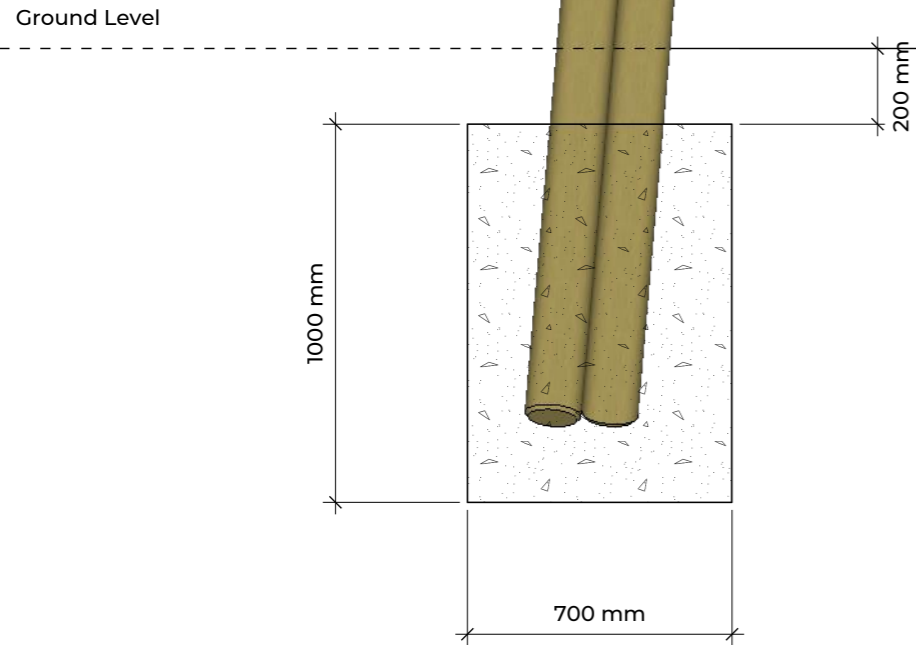

PERSPECTIVE VIEW :
(Not to scale)

SIDE PROFILE SECTION ZOOM :
Scale 1:20 @ A3

FRONT PROFILE SECTION ZOOM :
Scale 1:20 @ A3

PLAN VIEW:
Scale 1:50 @ A3

Playscheme
Unit G8 Elvington Ind. Est.
York Road
Elvington
York
YO41 4AR

DRAWING TITLE :
Dragon Swing Details

NOTES :
CFH: 1.7m
Robinia timber hardwood frame

DRAWN BY :
JR
CHECKED BY :
CS
ISSUE :
19/08/2022
RE-ISSUE :
DD/MM/YYYY

DRAWING NUMBER :

REVISION :
0