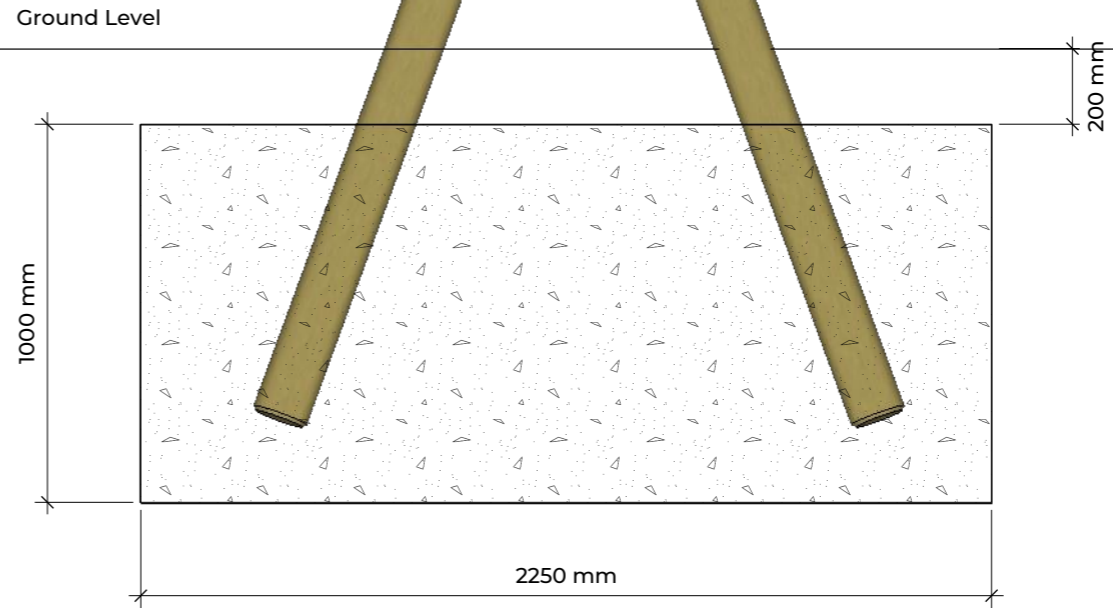

PERSPECTIVE VIEW :
(Not to scale)

SIDE PROFILE SECTION ZOOM :
Scale 1:20 @ A3

FRONT PROFILE SECTION ZOOM :
Scale 1:20 @ A3

PLAN VIEW:
Scale 1:50 @ A3

Playscheme
Unit G8 Elvington Ind. Est.
York Road
Elvington
York
YO41 4AR

DRAWING TITLE :
Dragon Swing Details

NOTES :
CFH: 1.7m
Robinia timber hardwood frame

DRAWN BY :
JR
CHECKED BY :
CS
ISSUE :
19/08/2022
RE-ISSUE :
DD/MM/YYYY

DRAWING NUMBER :

REVISION :
0