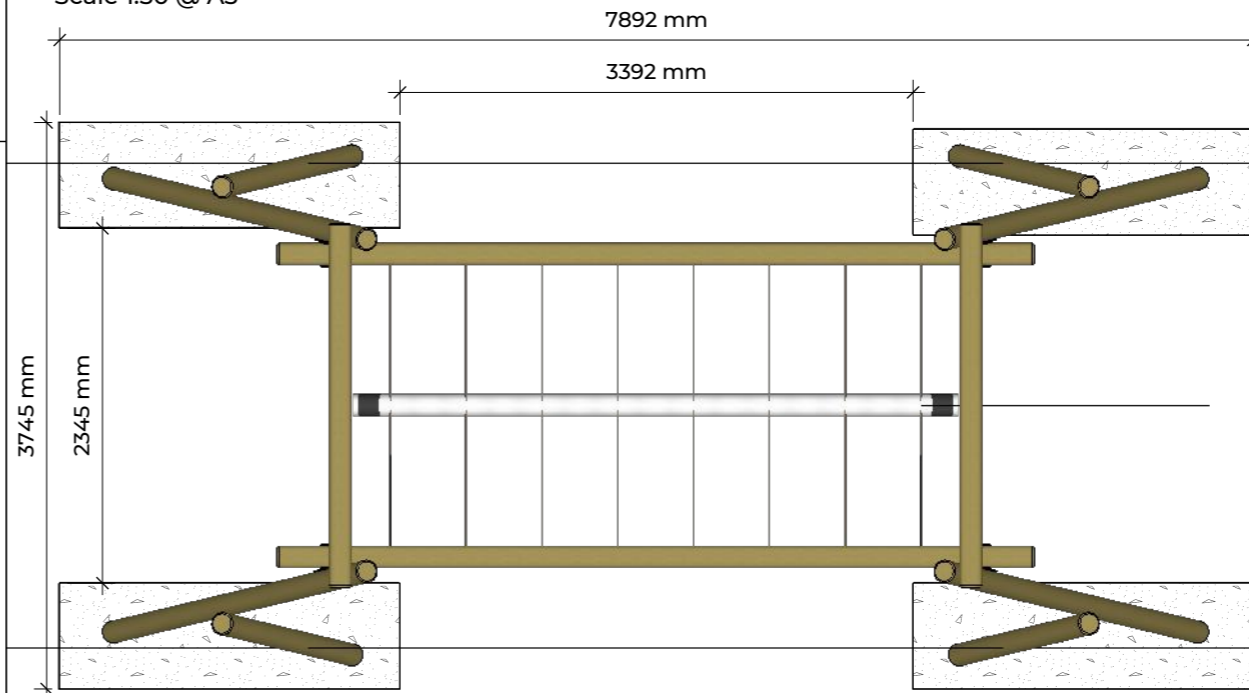

PERSPECTIVE VIEW :
(Not to scale)

SIDE PROFILE SECTION ZOOM :
Scale 1:20 @ A3

FRONT PROFILE SECTION ZOOM :
Scale 1:20 @ A3

PLAN VIEW:
Scale 1:50 @ A3

Playscheme
Unit G8 Elvington Ind. Est.
York Road
Elvington
York
YO41 4AR

DRAWING TITLE :
Dragon Swing Details

NOTES :
CFH: 1.7m
Robinia timber hardwood frame

DRAWN BY :
JR
CHECKED BY :
CS
ISSUE :
19/08/2022
RE-ISSUE :
DD/MM/YYYY

DRAWING NUMBER :

REVISION :
0