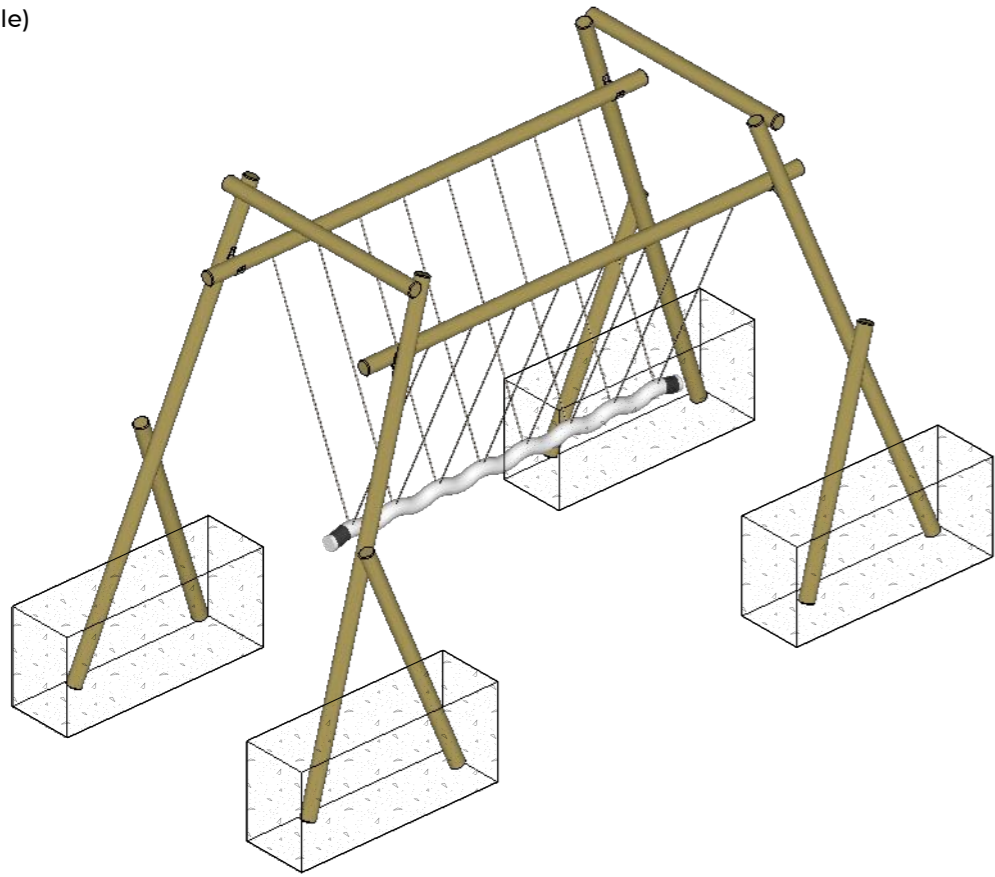

PERSPECTIVE VIEW :
(Not to scale)

SIDE PROFILE SECTION ZOOM :
Scale 1:20 @ A3

FRONT PROFILE SECTION ZOOM :
Scale 1:20 @ A3

PLAN VIEW:
Scale 1:50 @ A3

Playscheme
Unit G8 Elvington Ind. Est.
York Road
Elvington
York
YO41 4AR

DRAWING TITLE :
Dragon Swing Details

NOTES :
CFH: 1.7m
Robinia timber hardwood frame

DRAWN BY :
JR
CHECKED BY :
CS
ISSUE :
19/08/2022
RE-ISSUE :
DD/MM/YYYY

DRAWING NUMBER :

REVISION :
0