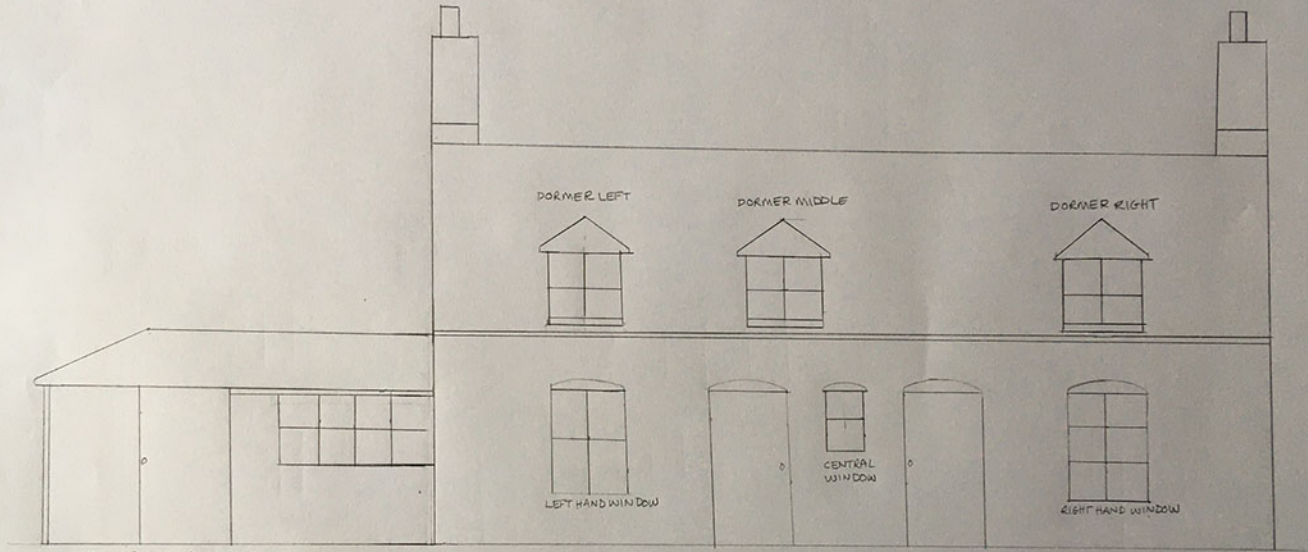

15 THE GREEN, FELBRIGG SCALE 1:50
FRONT ELEVATION

OUTBUILDING / WORKSHOP