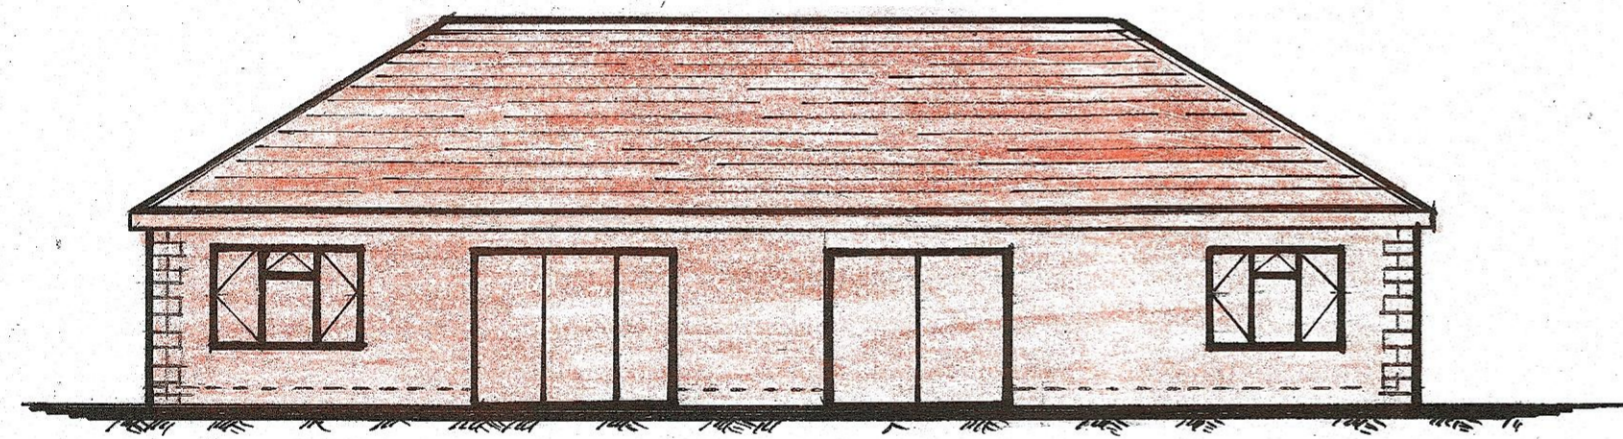

Front-East Elevation

North Elevation

West Elevation

South Elevation

TITLE: Proposed Refurbishment, Alteration, upgrade & Extension to No 4, WARREN ROAD, Red Lodge 1828 JV			
DRAWING DETAIL: Proposed Elevations			
SCALE: 1/100	DATE: 10/JAN/2022	DRAWING NO THREE of Seven	DRAWN BY M. Fern ACINT HCOB
DO NOT SCALE			