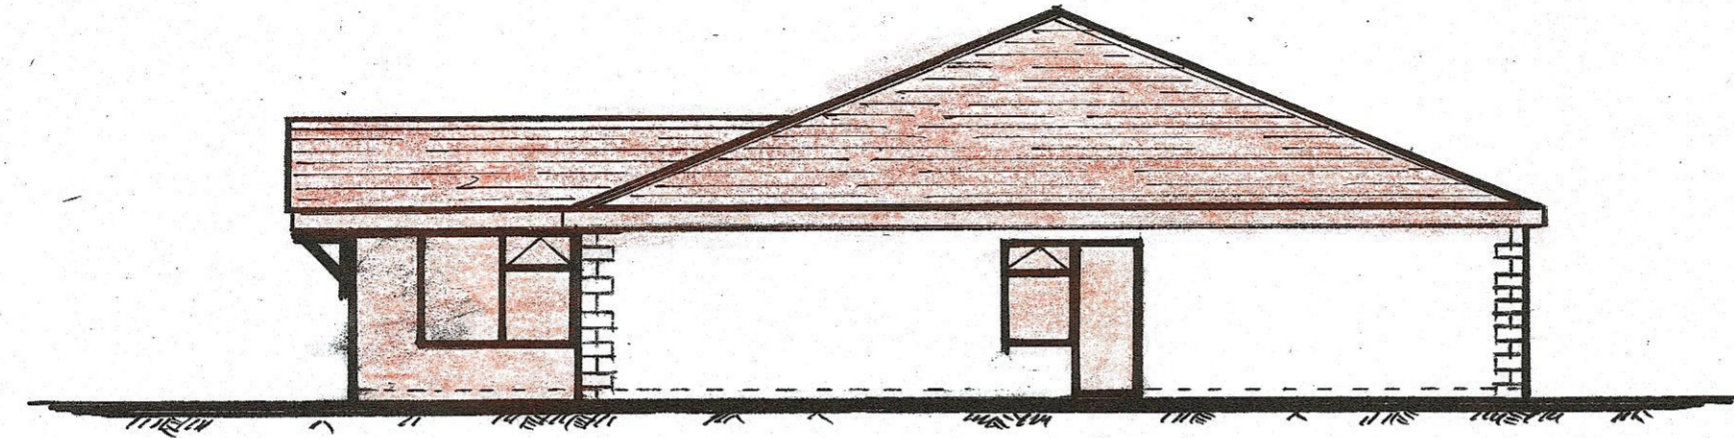

Front-East Elevation

North Elevation

West Elevation

South Elevation

TITLE: Proposed Refurbishment, Alteration, upgrade & Extension to No 4, WARREN ROAD, Red Lodge 1828 JV			
DRAWING DETAIL: Proposed Elevations			
SCALE: 1/100	DATE: 10/JAN/2022	DRAWING NO THREE of Seven	DRAWN BY M. Fern ACINT HCOB
DO NOT SCALE			