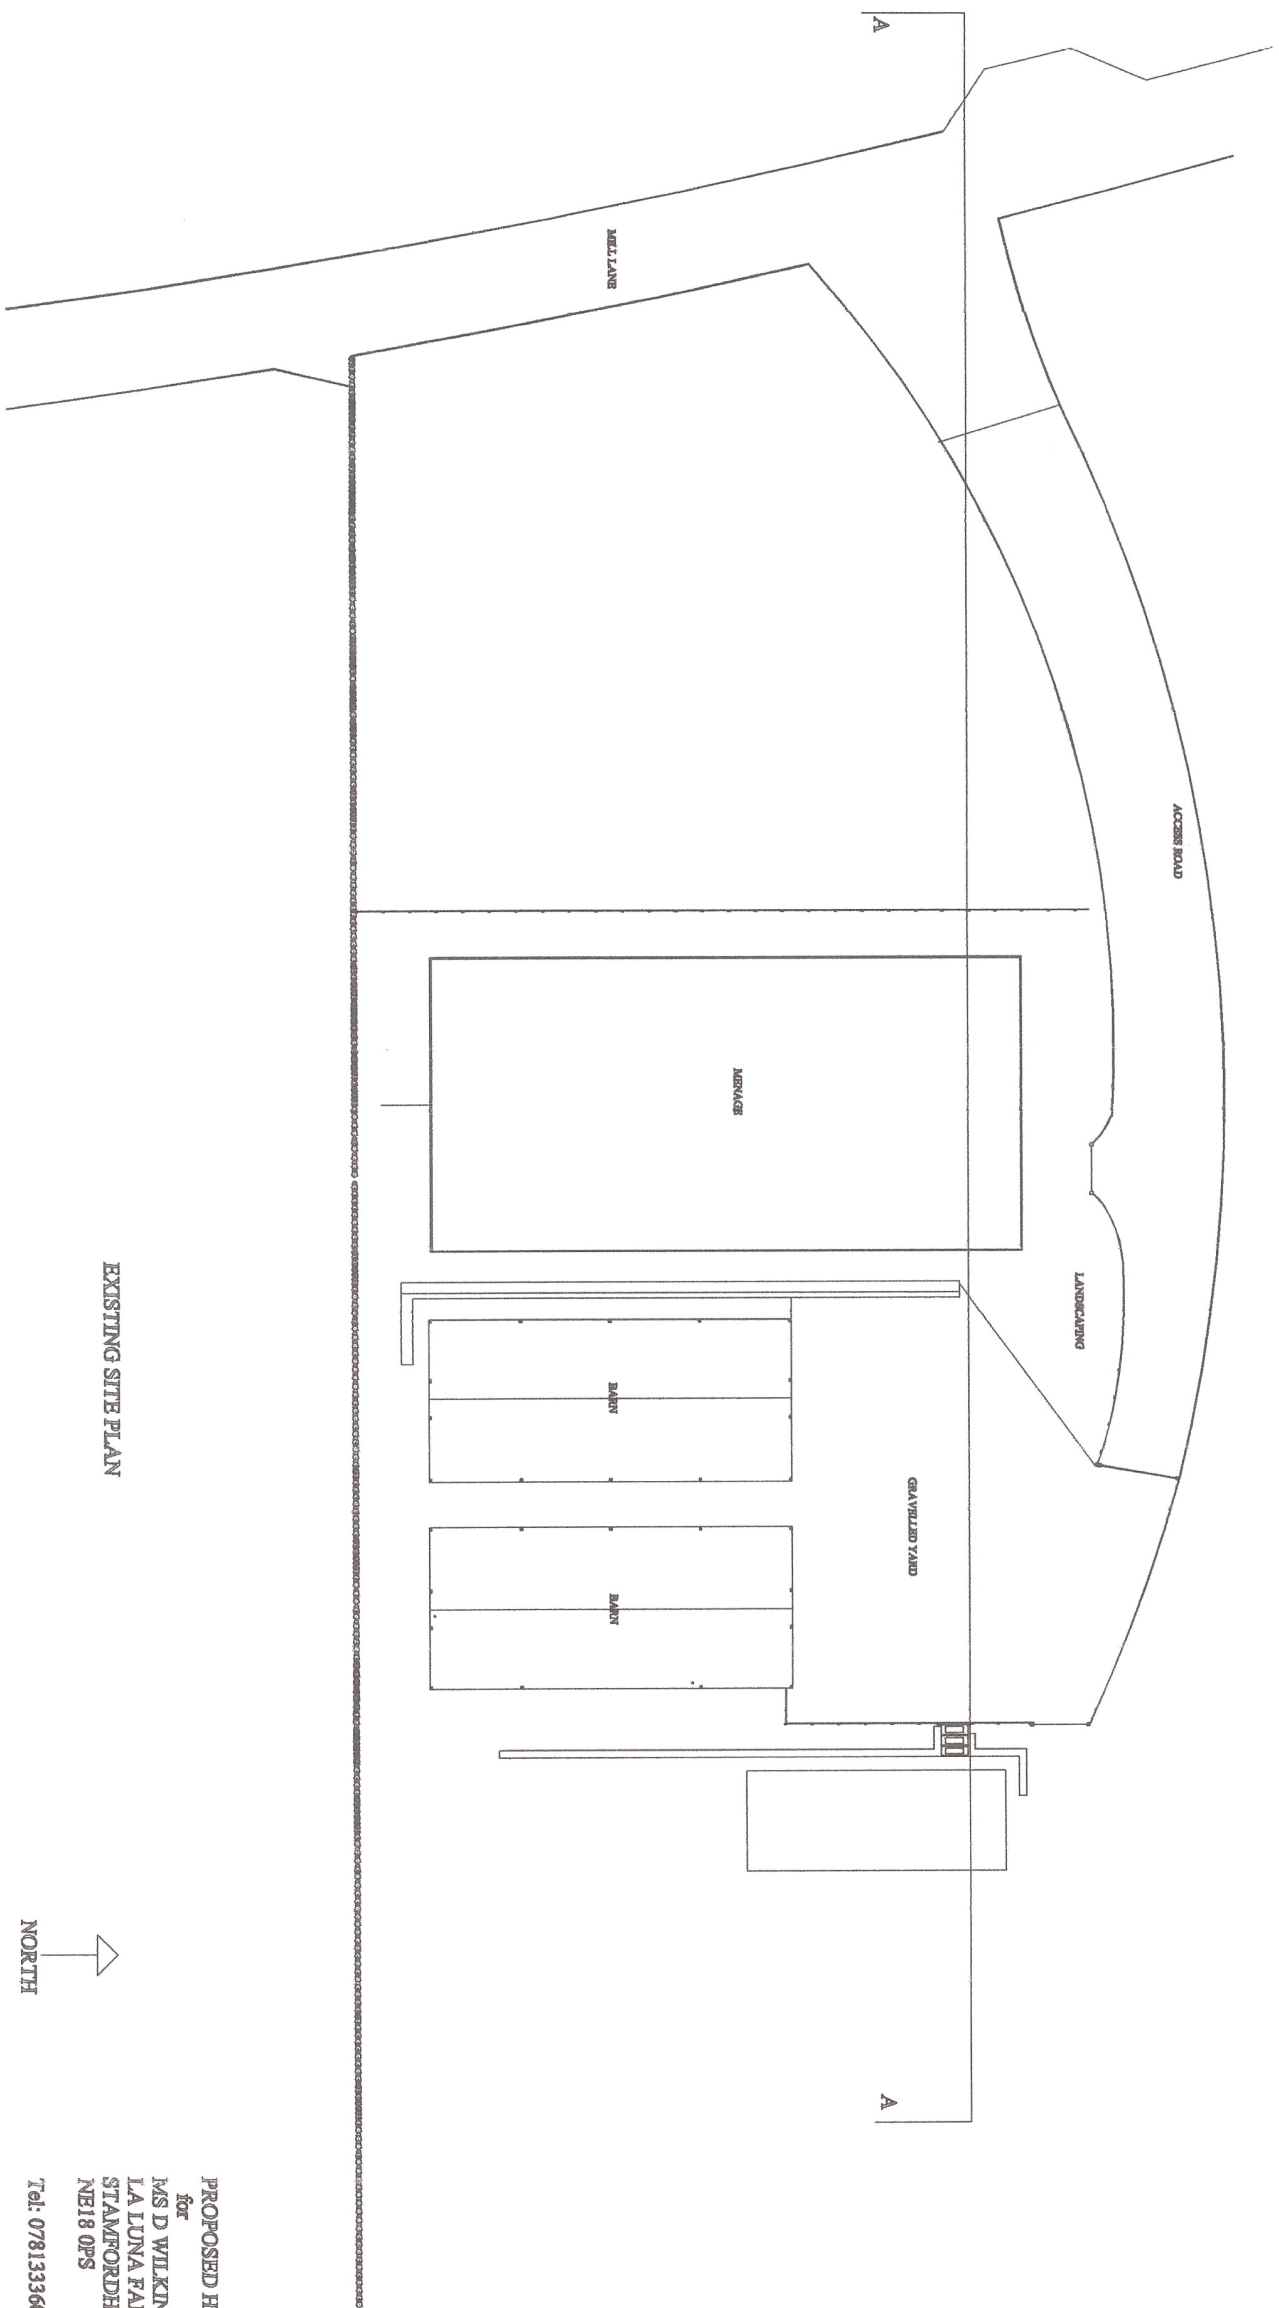

SECTION A-A

EXISTING SITE PLAN

PROPOSED HORSE WALKER
for
M/S D WILKINSON
LA LUNA FARM
STAMFORDHAM
NE18 0PS
Tel: 07813336013

SCALE 1:500
0 5
Metres