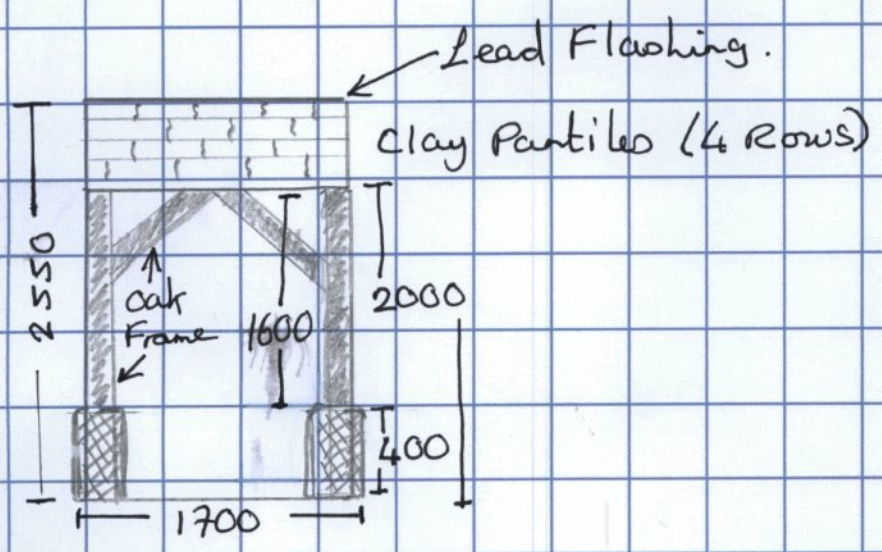

6.

Proposed Elevations of Proposed Porch Pondside Barn, Newton NG34 0EE

~~1:50~~ 1:50

Side Elevation

Front Elevation

RECEIVED
NORTH KESTEVEN
18 AUG 2022
DISTRICT COUNCIL