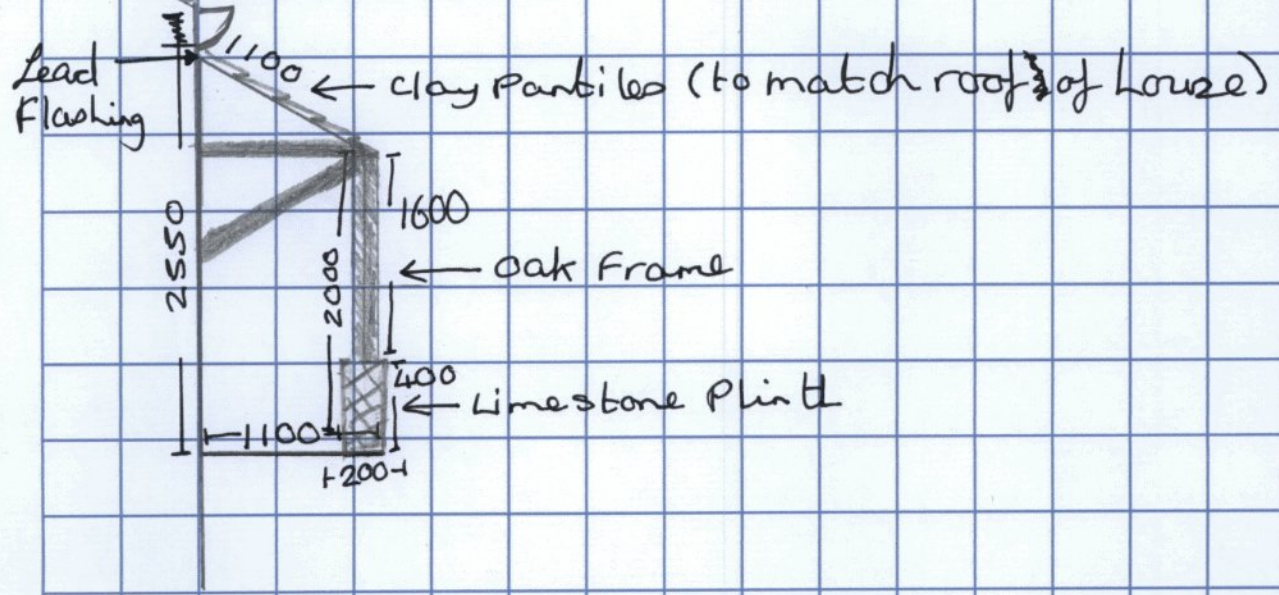

6.

Proposed Elevations of Proposed Porch Pondside Barn, Newton NG34 0EE

~~1:50~~ 1:50

Side Elevation

Front Elevation

RECEIVED
NORTH KESTEVEN
18 AUG 2022
DISTRICT COUNCIL