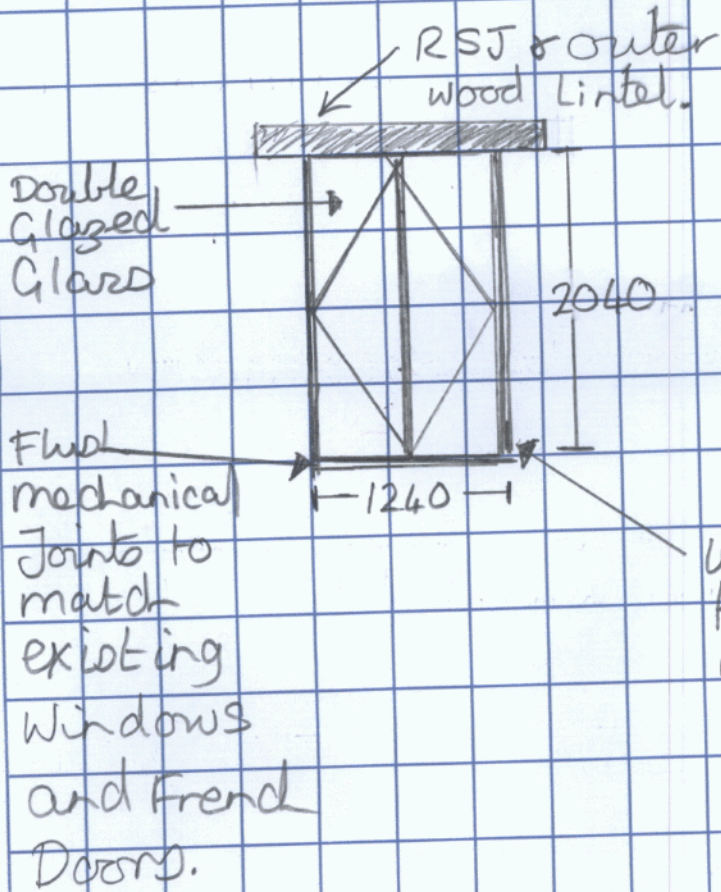

# Proposed Elevations of the proposed French Doors at Pondside Barn, NG34 0EE

Scale  
1:50

Notes:

1. more secure lever lock on door.
2. monkey tail internal handles to match existing.