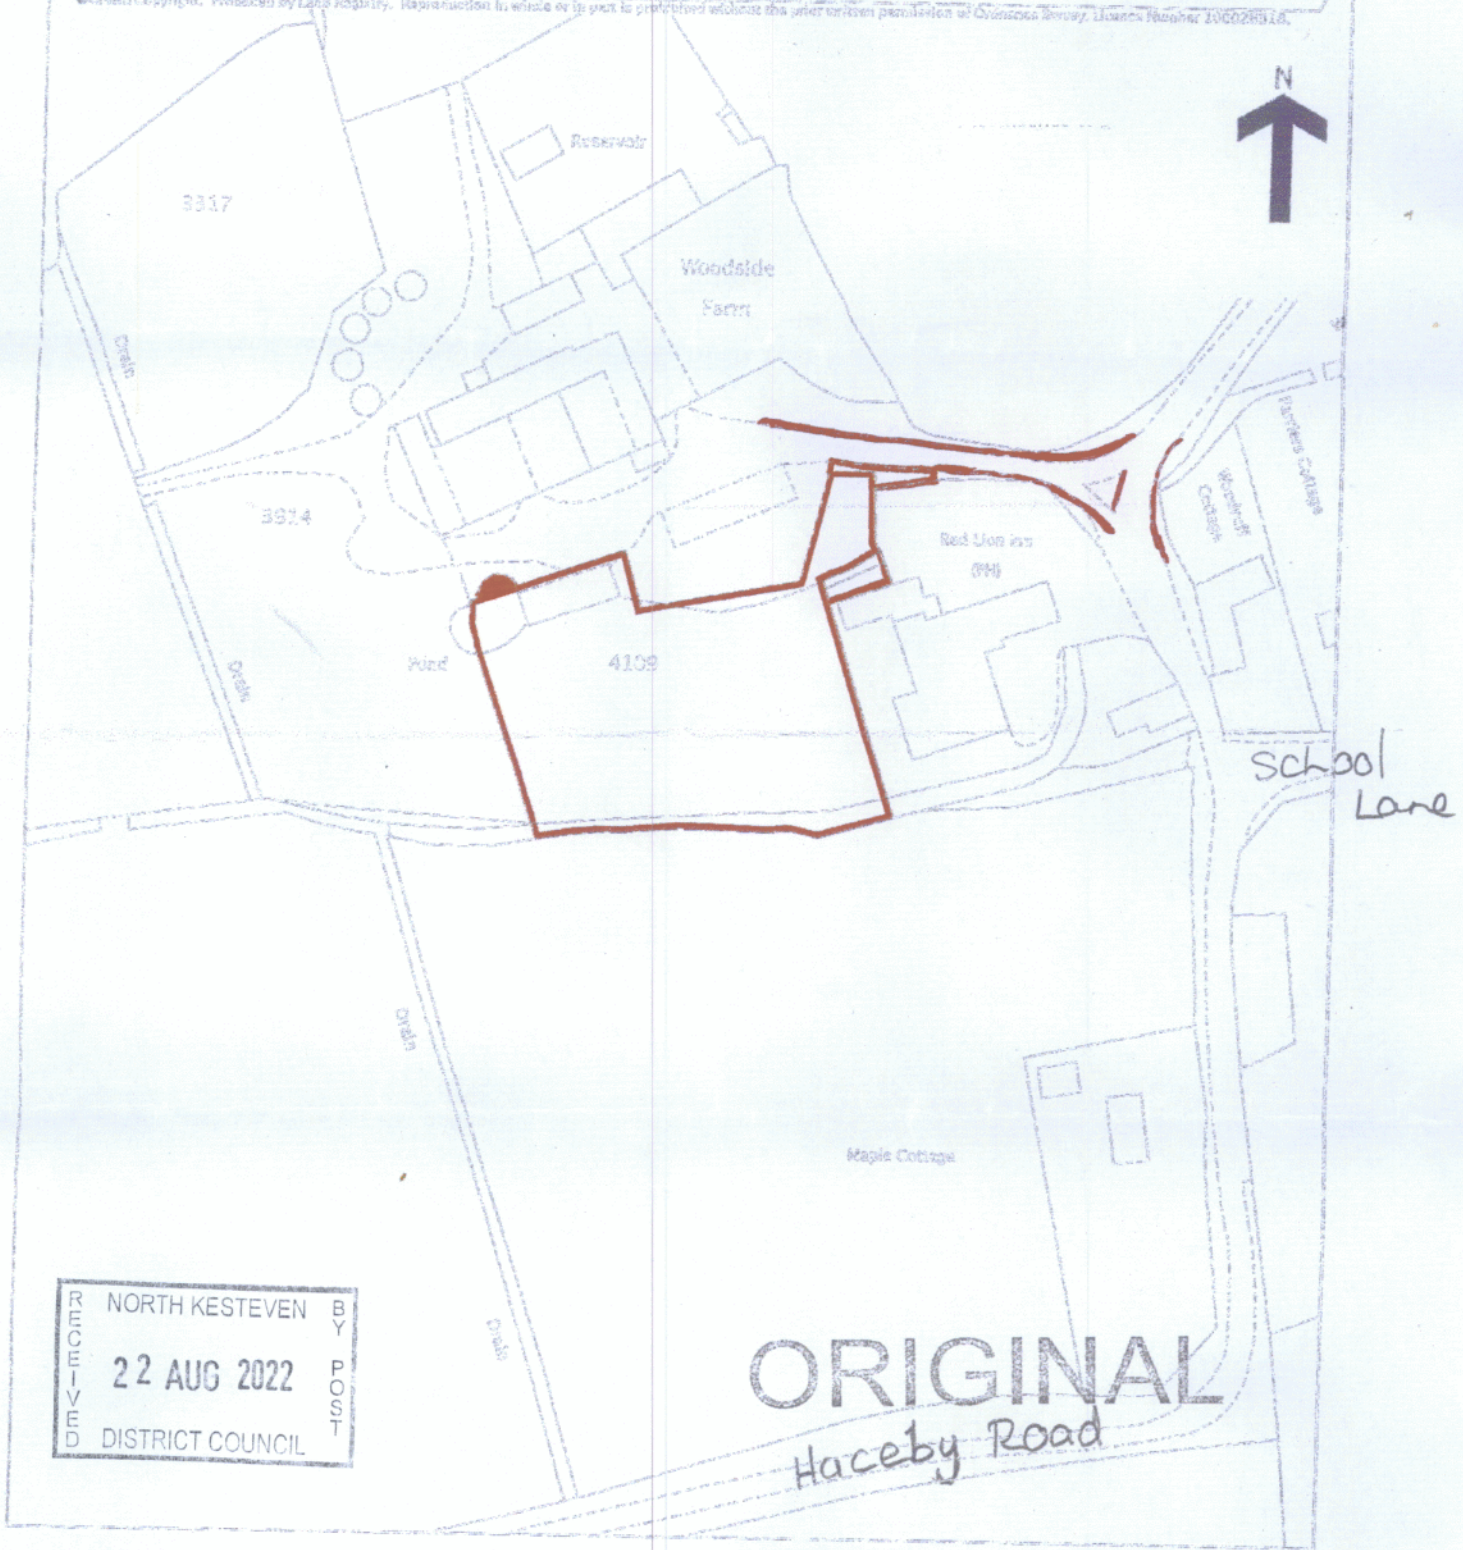

Land Registry
Official copy of
title plan

Title number LL227074
Ordnance Survey map reference TF0436SW
Scale 1:1250 enlarged from 1:2500
Administrative area Lincolnshire : North
Kesteven

© Crown Copyright. Produced by Land Registry. Reproduction in whole or in part is prohibited without the prior written permission of Ordnance Survey. Licence Number 100028518.

Location Plan showing Red Line to Highway.