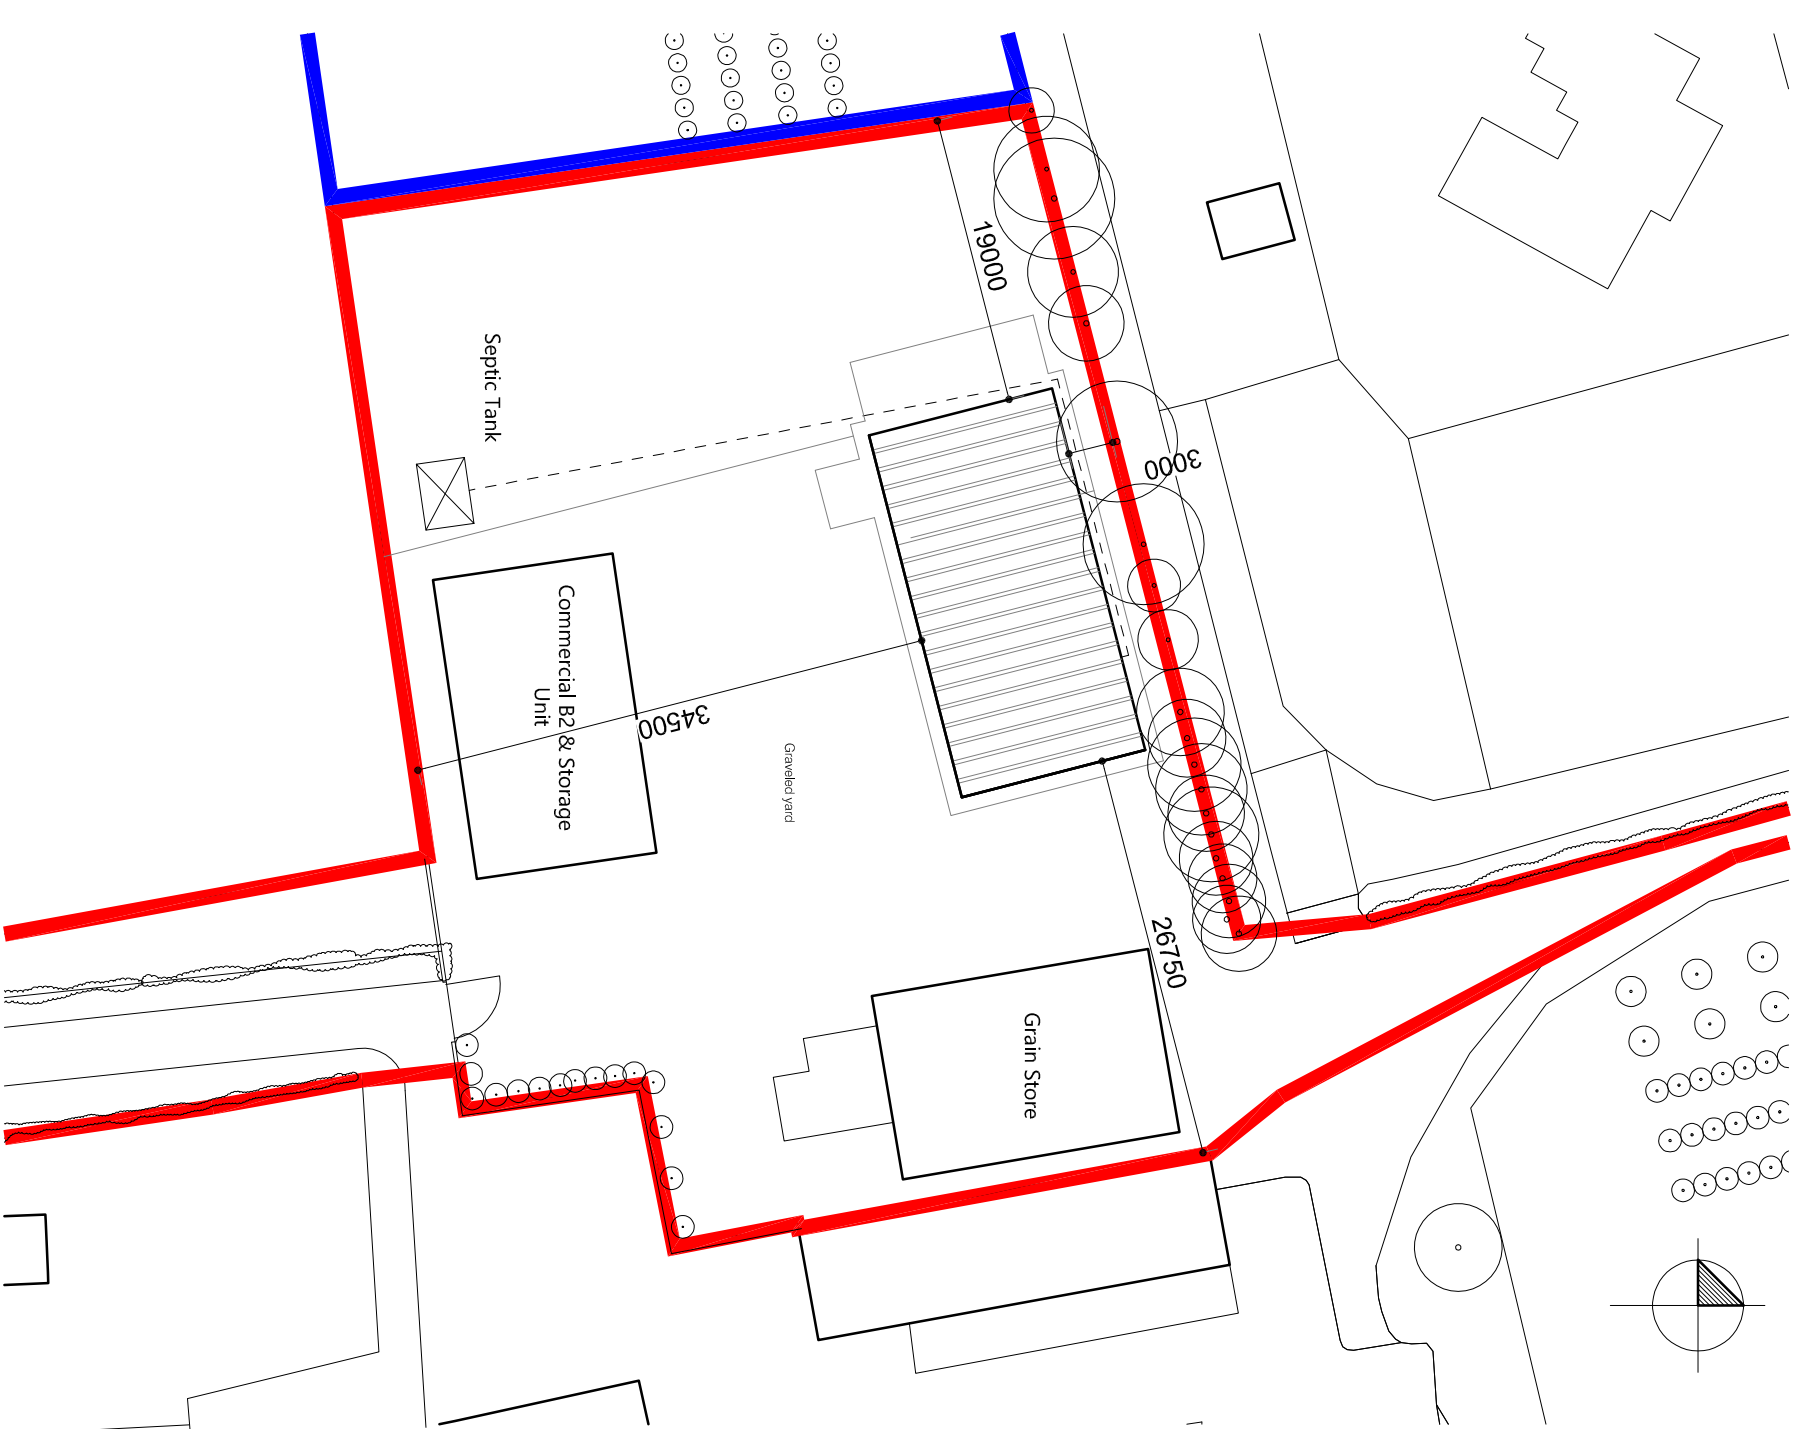

EXISTING BLOCK PLAN 1:500

- Tree Legend**
- T1 - Silver Birch
 - T2 - Cherry
 - T3 - Eucalyptus
 - T4 - Laburnum
 - T5 - Birch
 - T6 - Willow
 - T7 - Sycamore
 - T8 - Bay Tree
 - T9 - Maple

PROPOSED BLOCK PLAN 1:500

Rev A - Existing block plan added & existing trees on site. Location plan removed. (Aug 22)

PROPOSED UNIT (BREWERY) FOR FARM DIVERSIFICATION AT
 CEDE FARM, HELPRINGHAM ROAD, BURTON PEDWARDINE, SLEAFORD, LINGS

FOR - MR D. BEEVER

DATE - JULY 2022

SCALE - 1:500

DWG. NO. 22-002a