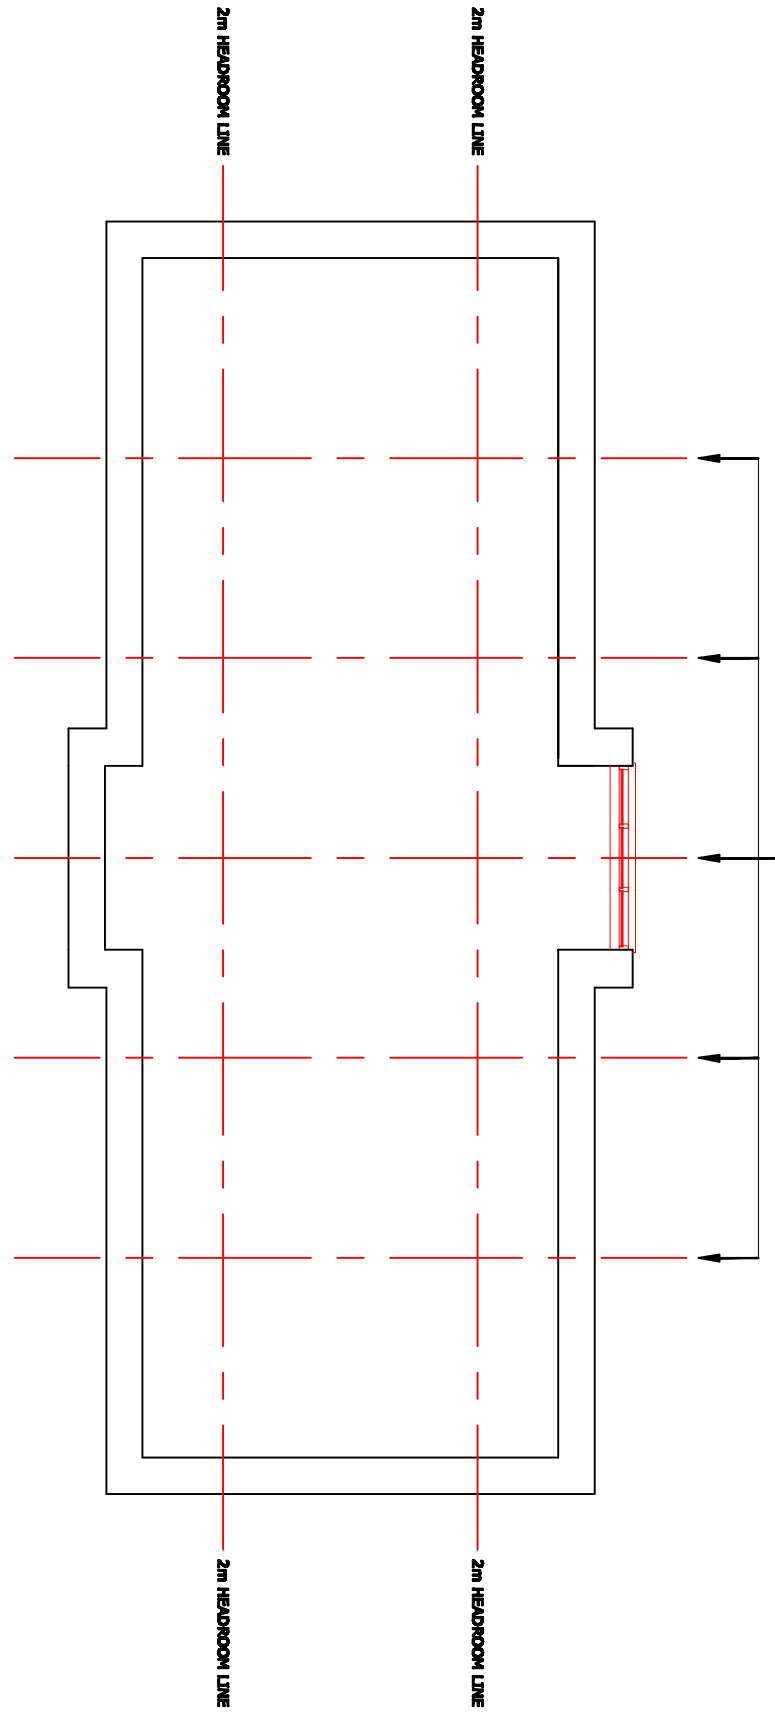

APPROX. POSITION OF TRUSSES

NOTES

**THE LAURELS,
STREATHAM BOVE
DARTER
DV4 4RE**
TEL/FAX : 01282 279171
E-MAIL : info@bldg.com

PROJECT, CLIENT & LOCATION

CONVERSION OF BARN TO SINGLE DWELLING
FOR
MRS LEWIS
PYLEMOOR FARM
WASHFIELD
DEVON

DRAWING

EXISTING LAYOUTS

SCALE : 1:100 on A3	DATE: MARCH 2013
DRAWN : SCM	REV. :
DRAWING No. :P/EX LAYOUTS/01	