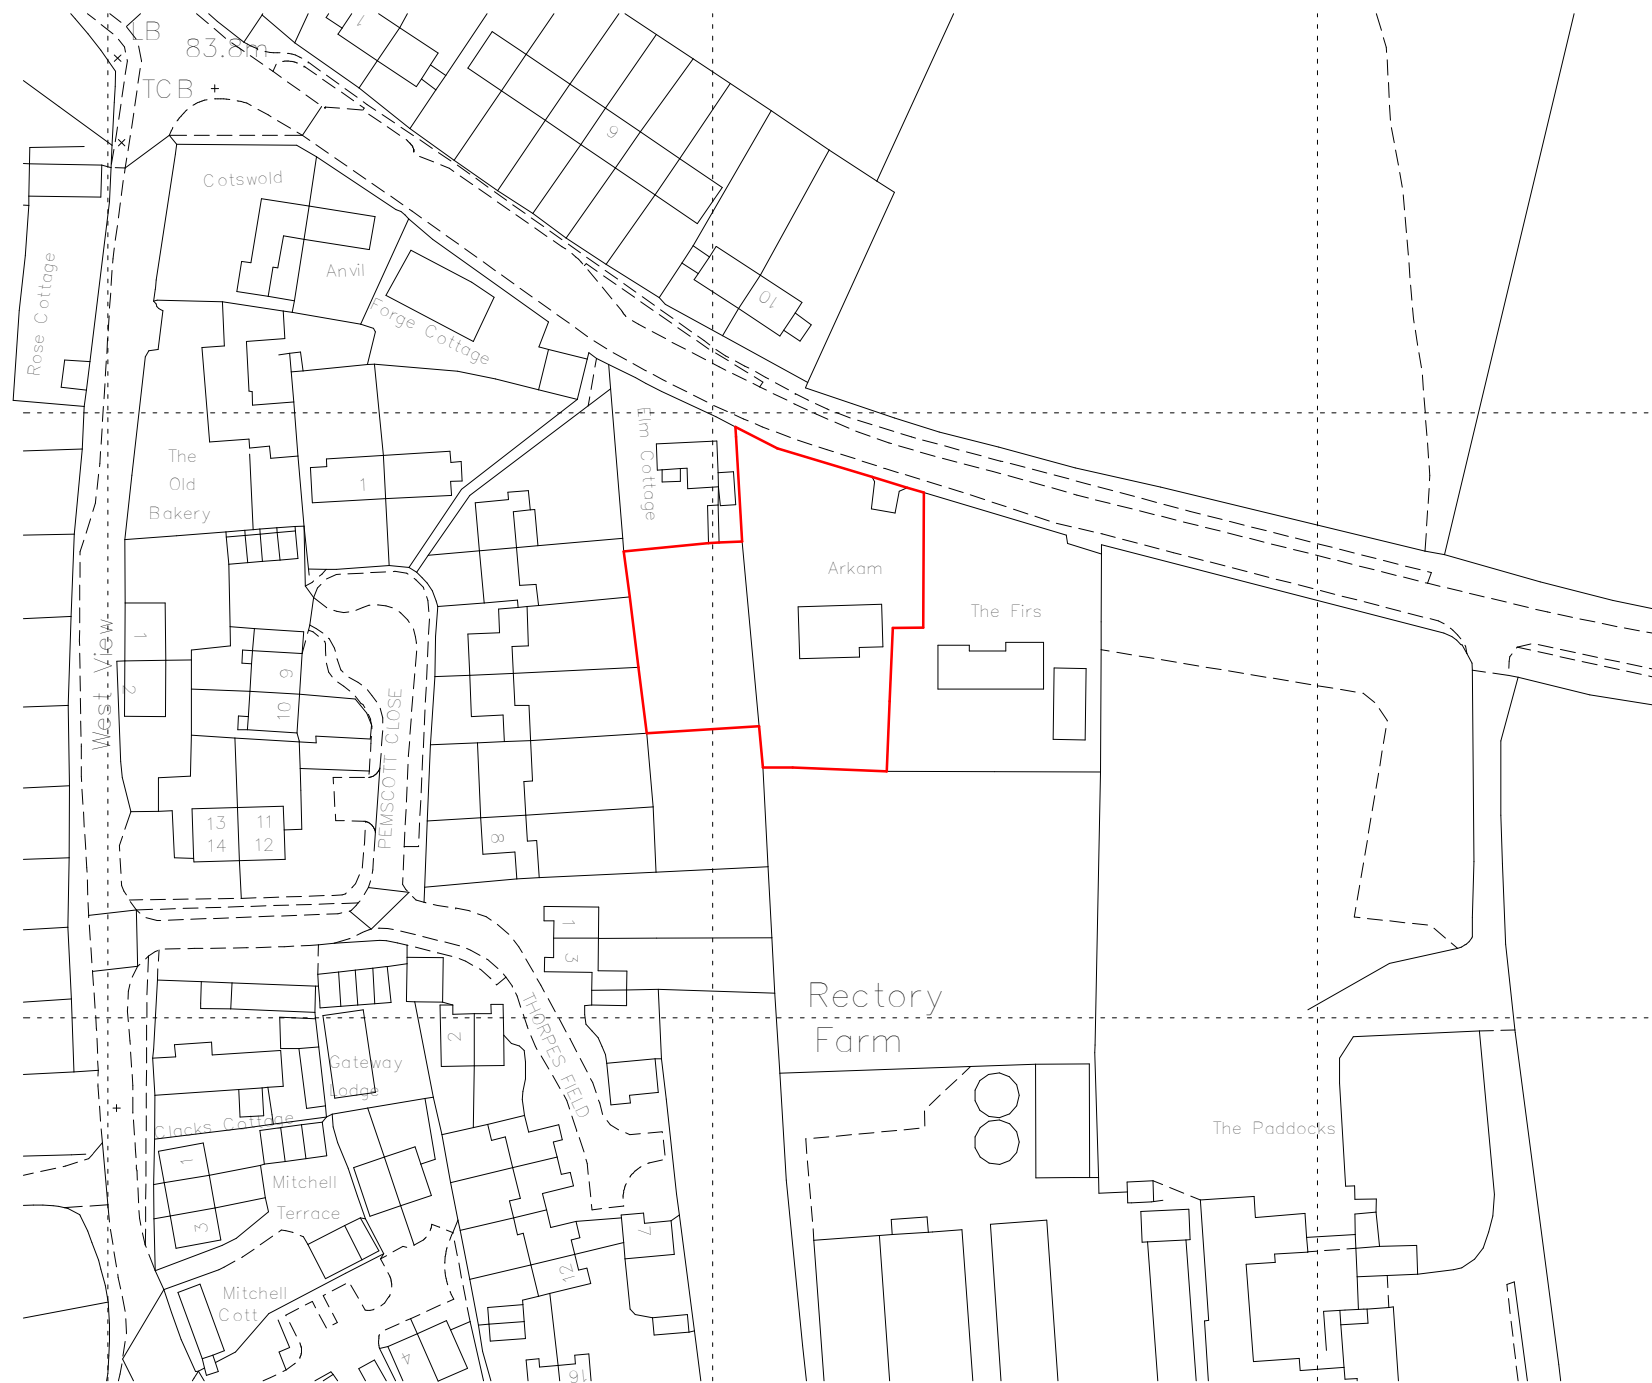

0 12.5 25 37.5 50 62.5

VISUAL SCALE (m) 1:1250

NOTE:
ALL DIMENSIONS MUST BE CHECKED ON SITE AND NOT SCALED FROM
THIS DRAWING.
FOR USE IN PRECISE NAMED LOCATION ONLY. COPYRIGHT RESERVED.

Ordnance Survey (c) Crown Copyright 2019. All rights reserved. Licence number 100022432

revision date	description

project title
ARKAM, STATION ROAD, ALVESCOT,
OXFORDSHRE

drawing title
LOCATION PLAN

first issued	drawn	scale @ A3
04/09/19	JC	1250

job/drawing no/revision

19122 - L0001 -

The Studio, 70 Church Road, Wheatley, Oxford, OX33 1LZ
01865 873936 | info@andersonorr.com | www.andersonorr.com