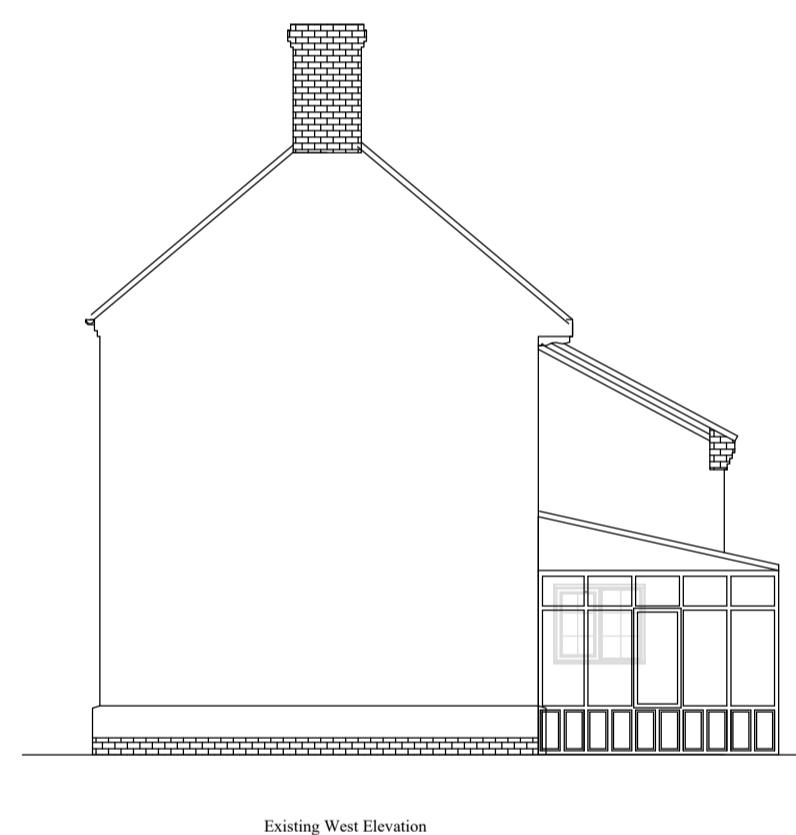

Notes:

Wroxham Builders Ltd
Horning Road West, Hoveton, Norwich
NR12 8QJ
Tel 01603 782931, Fax 01603 784518

Client:
Mr and Mrs N Grix

Job:
Garden Room at Home Farm
Banningham

Drawings:
Existing Plan and Elevations

Scale:
1= 50

Date:
June 2022

Sheet No

1