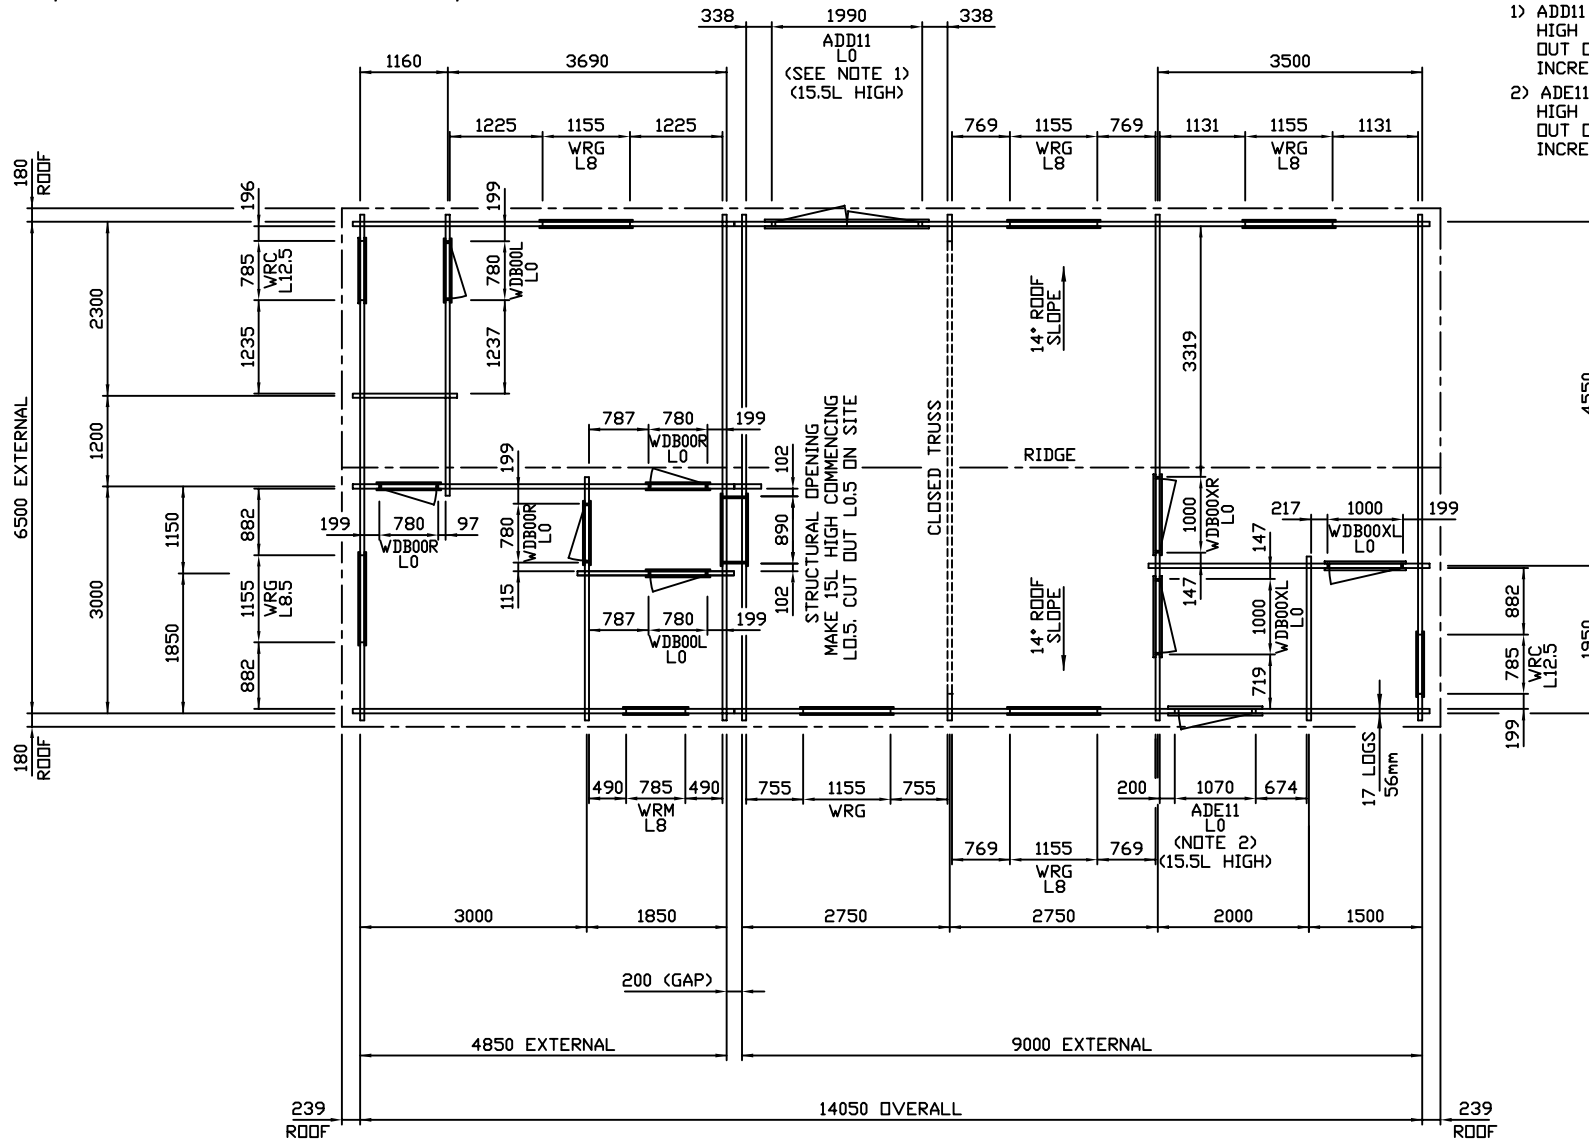

ALL DIMENSIONS, UNLESS OTHERWISE STATED, IN MILLIMETRES

**NOTES:**

- 1) ADD11 DOOR OPENING TO BE MADE 14L HIGH COMMENCING L1. L1 TO BE CUT OUT ON SITE AND THE OVERALL HEIGHT INCREASED TO 15.5L.
- 2) ADE11 DOOR OPENING TO BE MADE 14L HIGH COMMENCING L1. L1 TO BE CUT OUT ON SITE AND THE OVERALL HEIGHT INCREASED TO 15.5L.

CABIN 'B'

FRONT

CABIN 'A'

**KEOPS INTERLOCK**

Keops Limited  
Five Oaks Farm  
Sheriffs Lench  
Evesham  
Worcestershire  
WR11 4SN  
Tel: 01386 861961  
Email: design@logcabins.co.uk  
Web: www.logcabins.co.uk

SCALE	DRAWN BY	DATE	CHECKED	DATE	ISSUE	INITIAL	ISSUE	SIGNED	DATE
100	G.W	08:08:22	---	---			DETAILS		
CUSTOMER					STATUS		AMENDMENTS		
JAMES.L					PLANNING		THIS DRAWING AND ANY INFORMATION OR DESCRIPTIVE MATTER SET OUT HEREON ARE THE CONFIDENTIAL AND COPYRIGHT PROPERTY OF KEOPS LIMITED AND MUST NOT BE DISCLOSED, LOANED OR REPRODUCED WITHOUT CONSENT - ©		