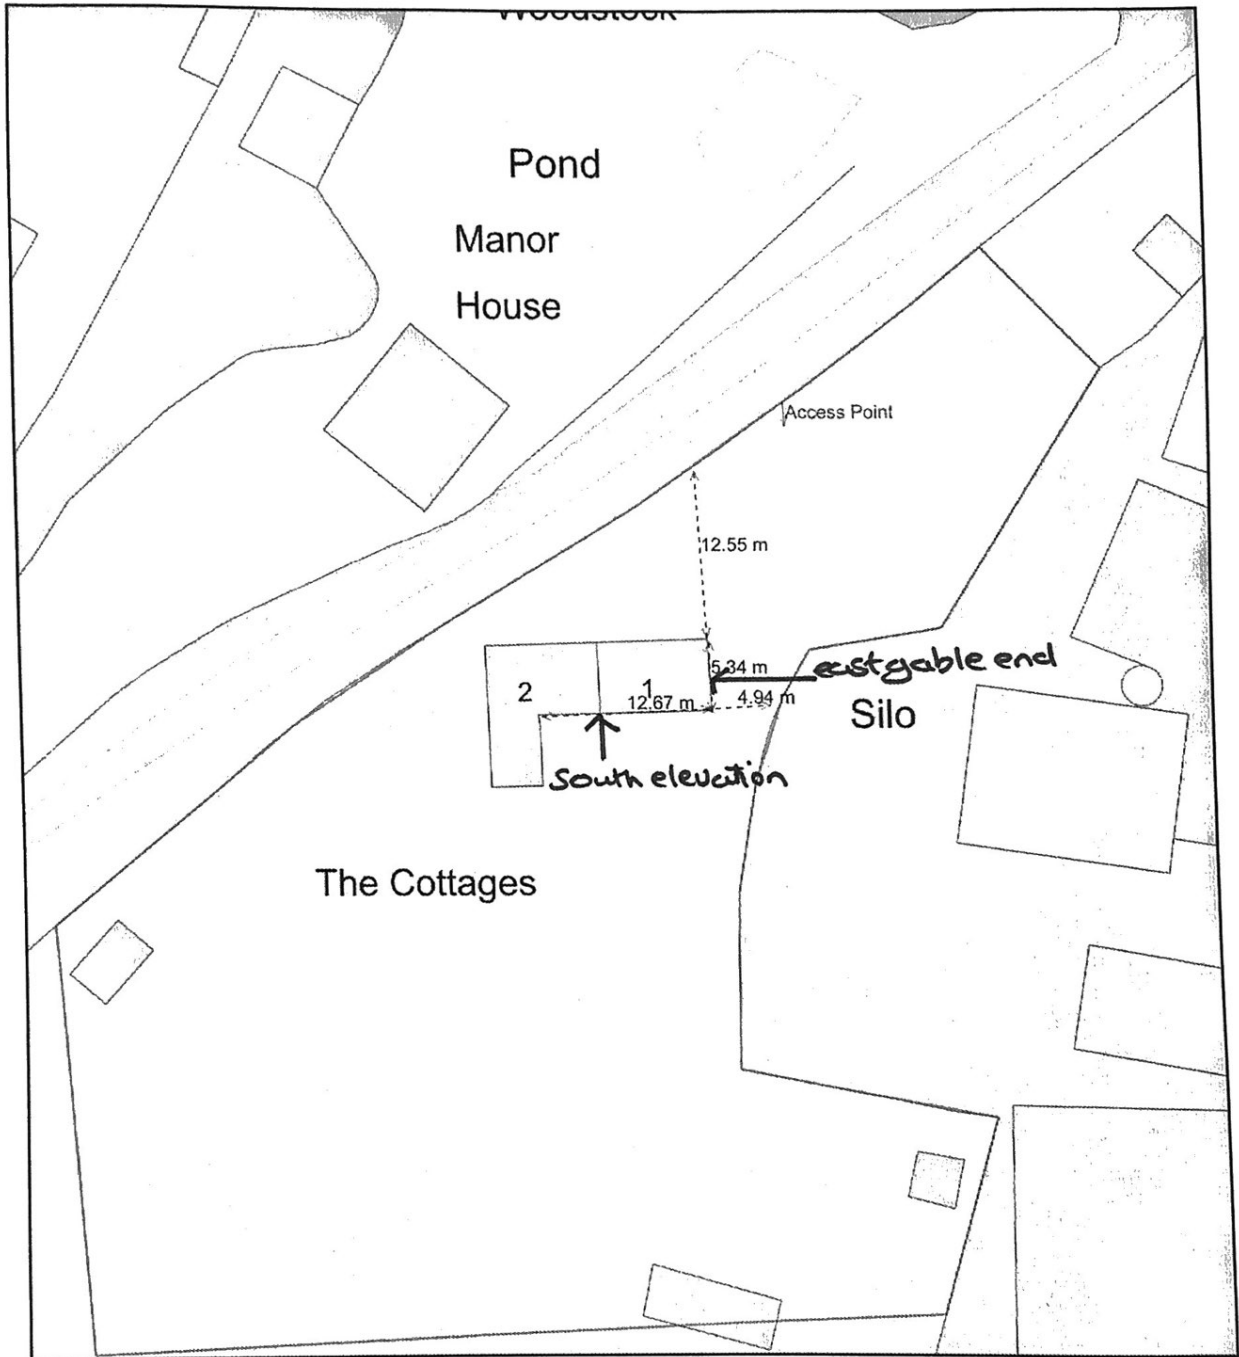

The Cottages Site Plan

Plan Produced for: Mr & Mrs Wheeler
Date Produced: 17 Dec 2021
Plan Reference Number: TQRQM21351164811099
Scale: 1:500 @ A4