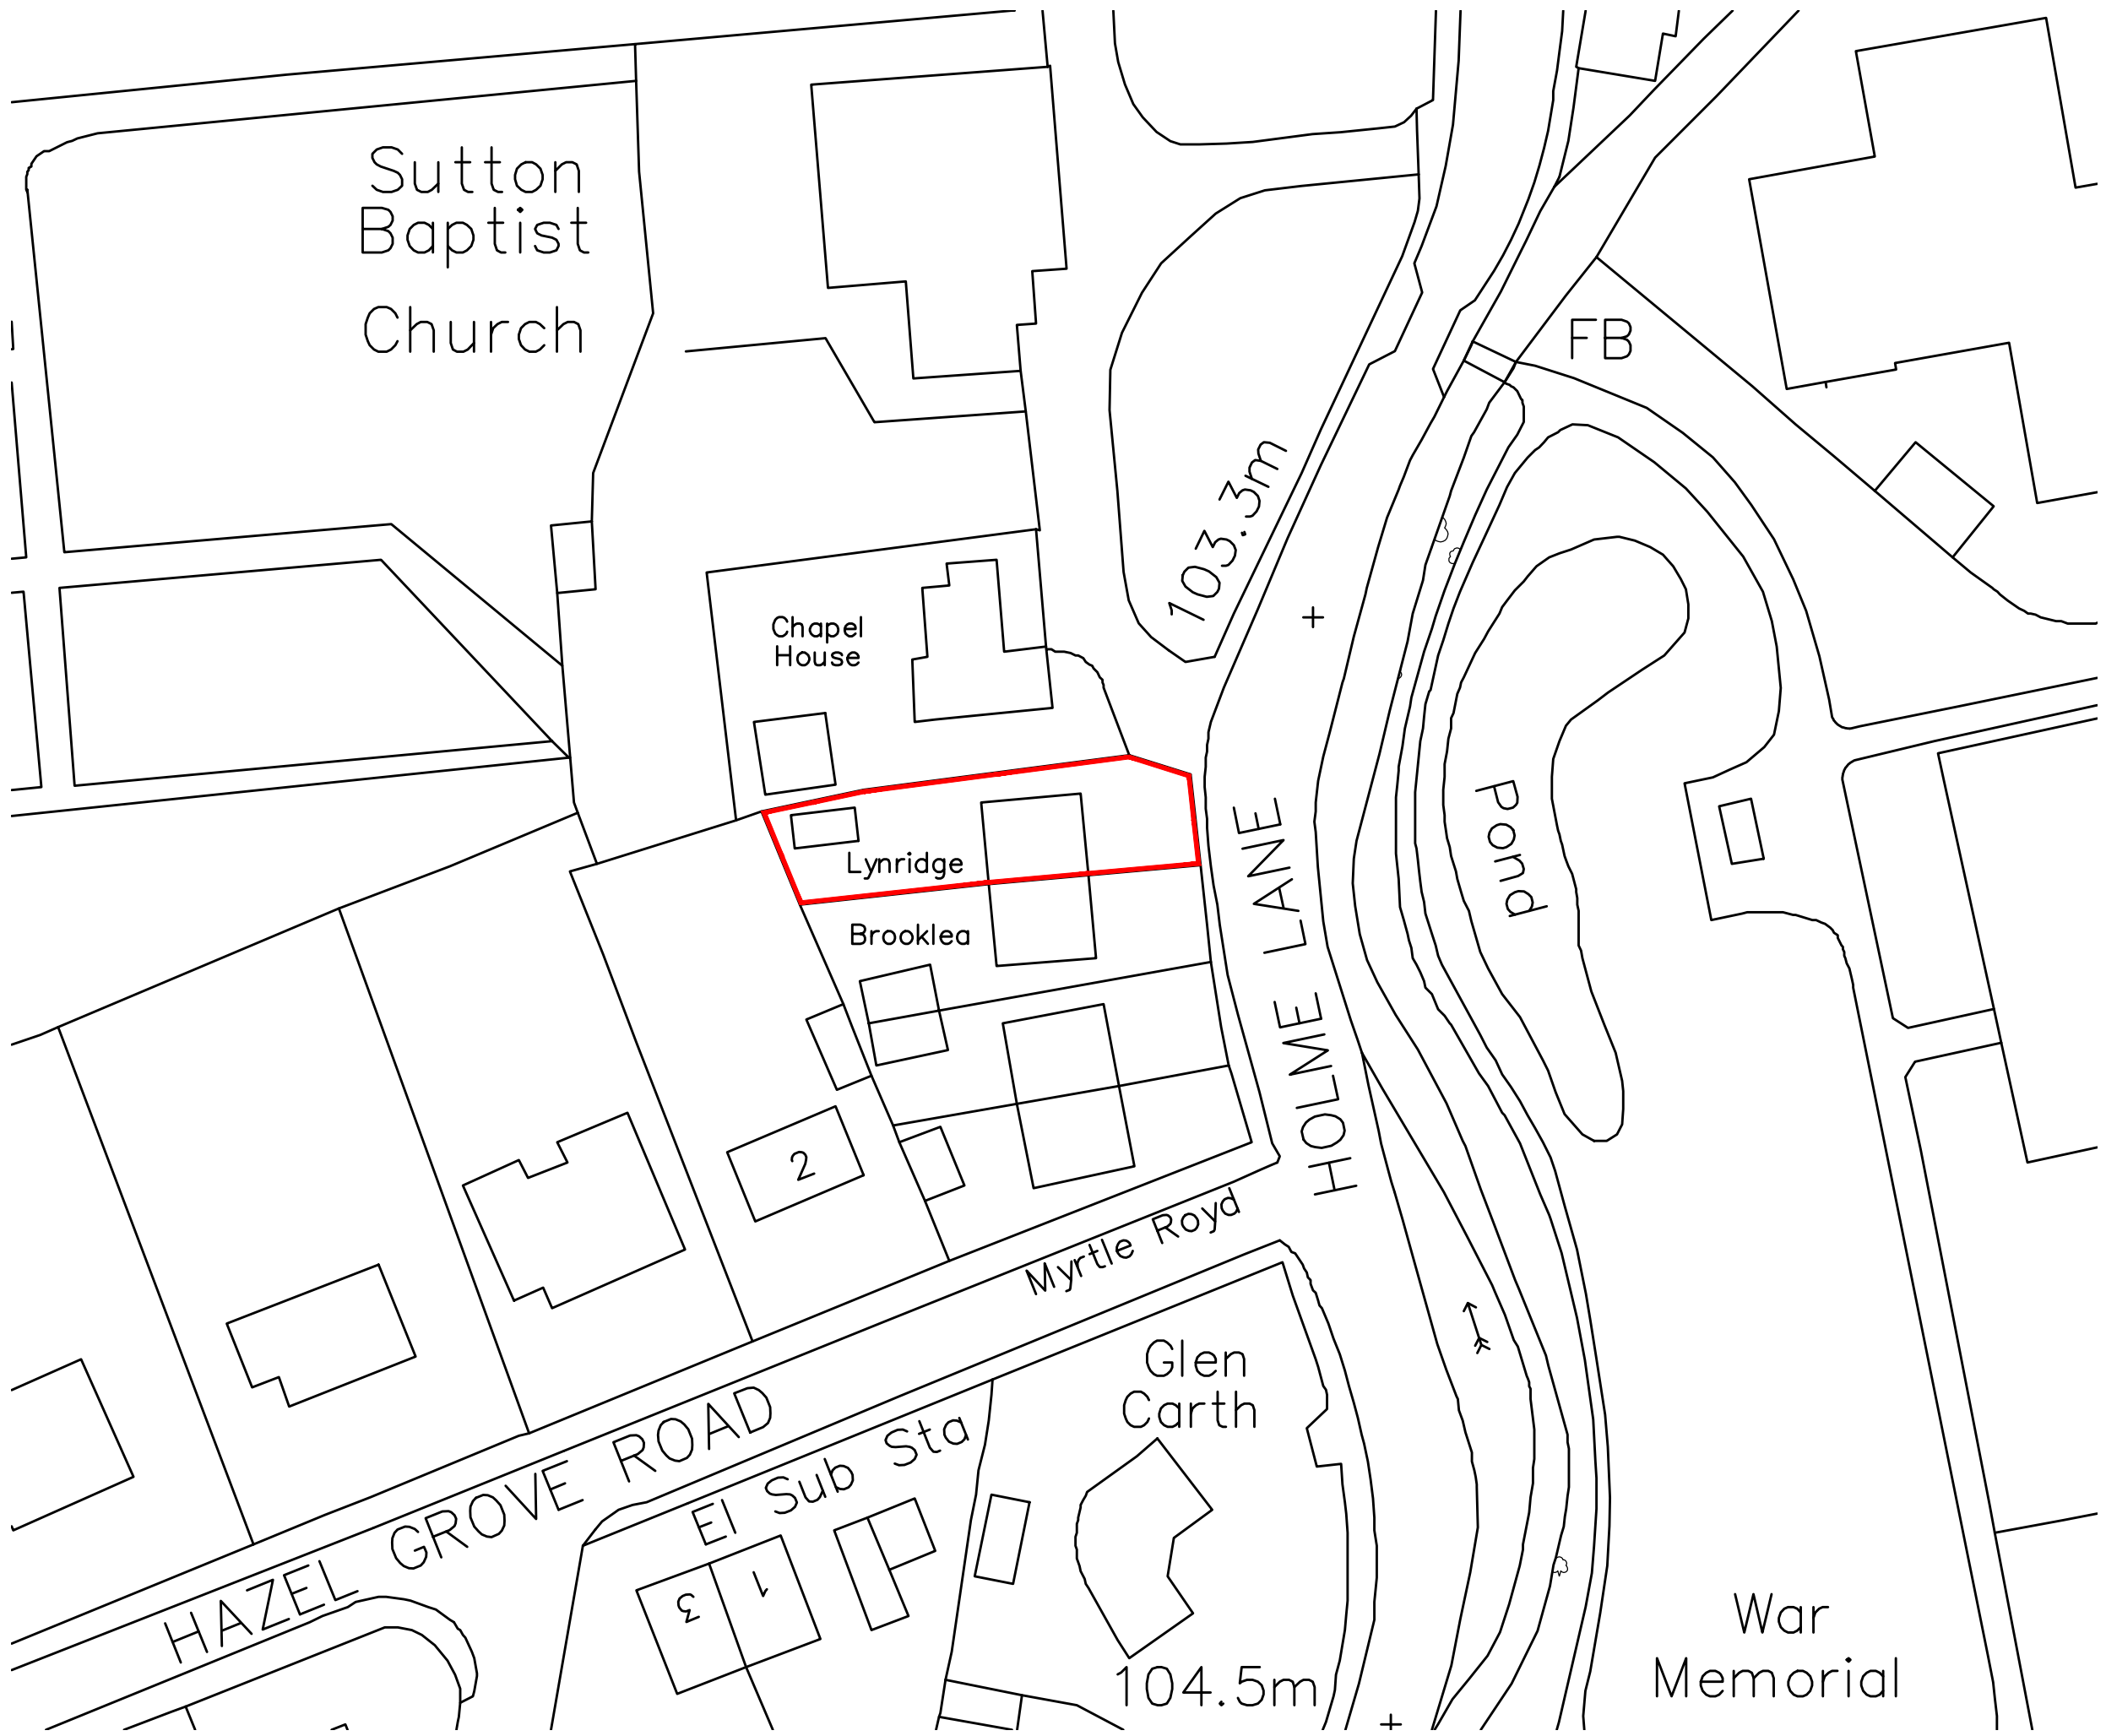

Notes:
This drawing is copyright and must not be reproduced without permission.
Do not scale this drawing.

Rev	Date	Initial

Client
Mr & Mrs Fawcett

Project
**Lynridge,
Holme Lane,
Sutton-in-Craven
KEIGHLEY BD20 7LL**

Drawing
Location Plan

Drawing number 1157 (PL) 01	
	rev --

Scale 1:500 @ A3	Drawn OP
Date 21.06.22	Checked --

01 LOCATION PLAN
SCALE 1:500