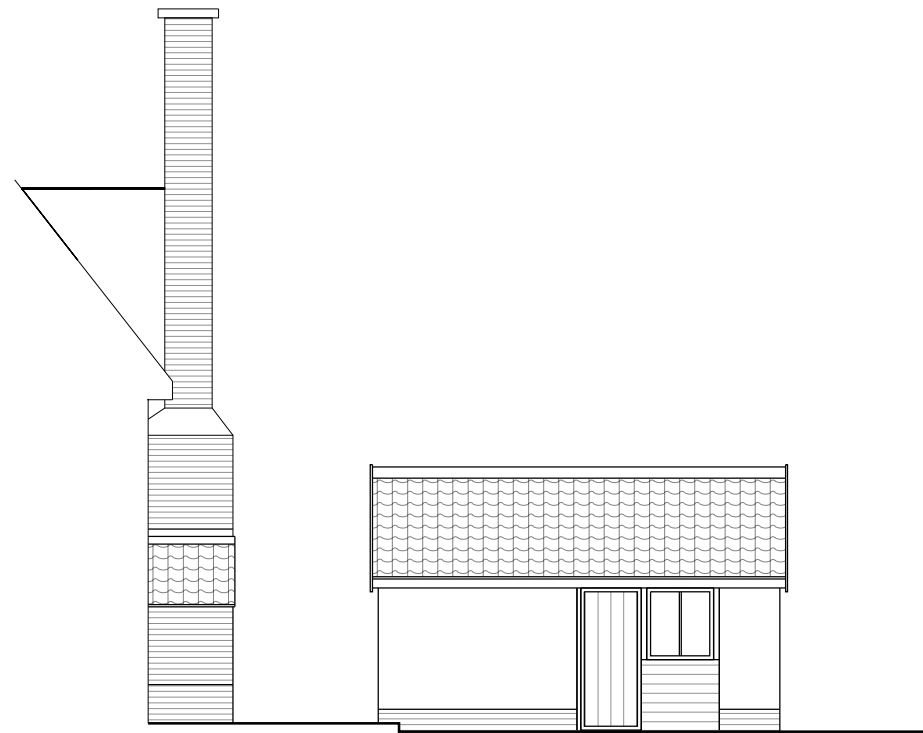

**EXISTING SIDE ELEVATION**

(1:100 scale)

**EXISTING REAR ELEVATION**

(1:100 scale)

**EXISTING SIDE ELEVATION**

(1:100 scale)

**EXISTING GROUND FLOOR**

(1:100 scale)

The Studio, Fair Green, Diss, Norfolk, IP22 4BG  
01379 658606 / design@alaltd.co.uk

Project: 1 The Street, Brome	Job No: G028
Date: May 2021	Chk'd By: Tom Kerry
	Sheet No: 002