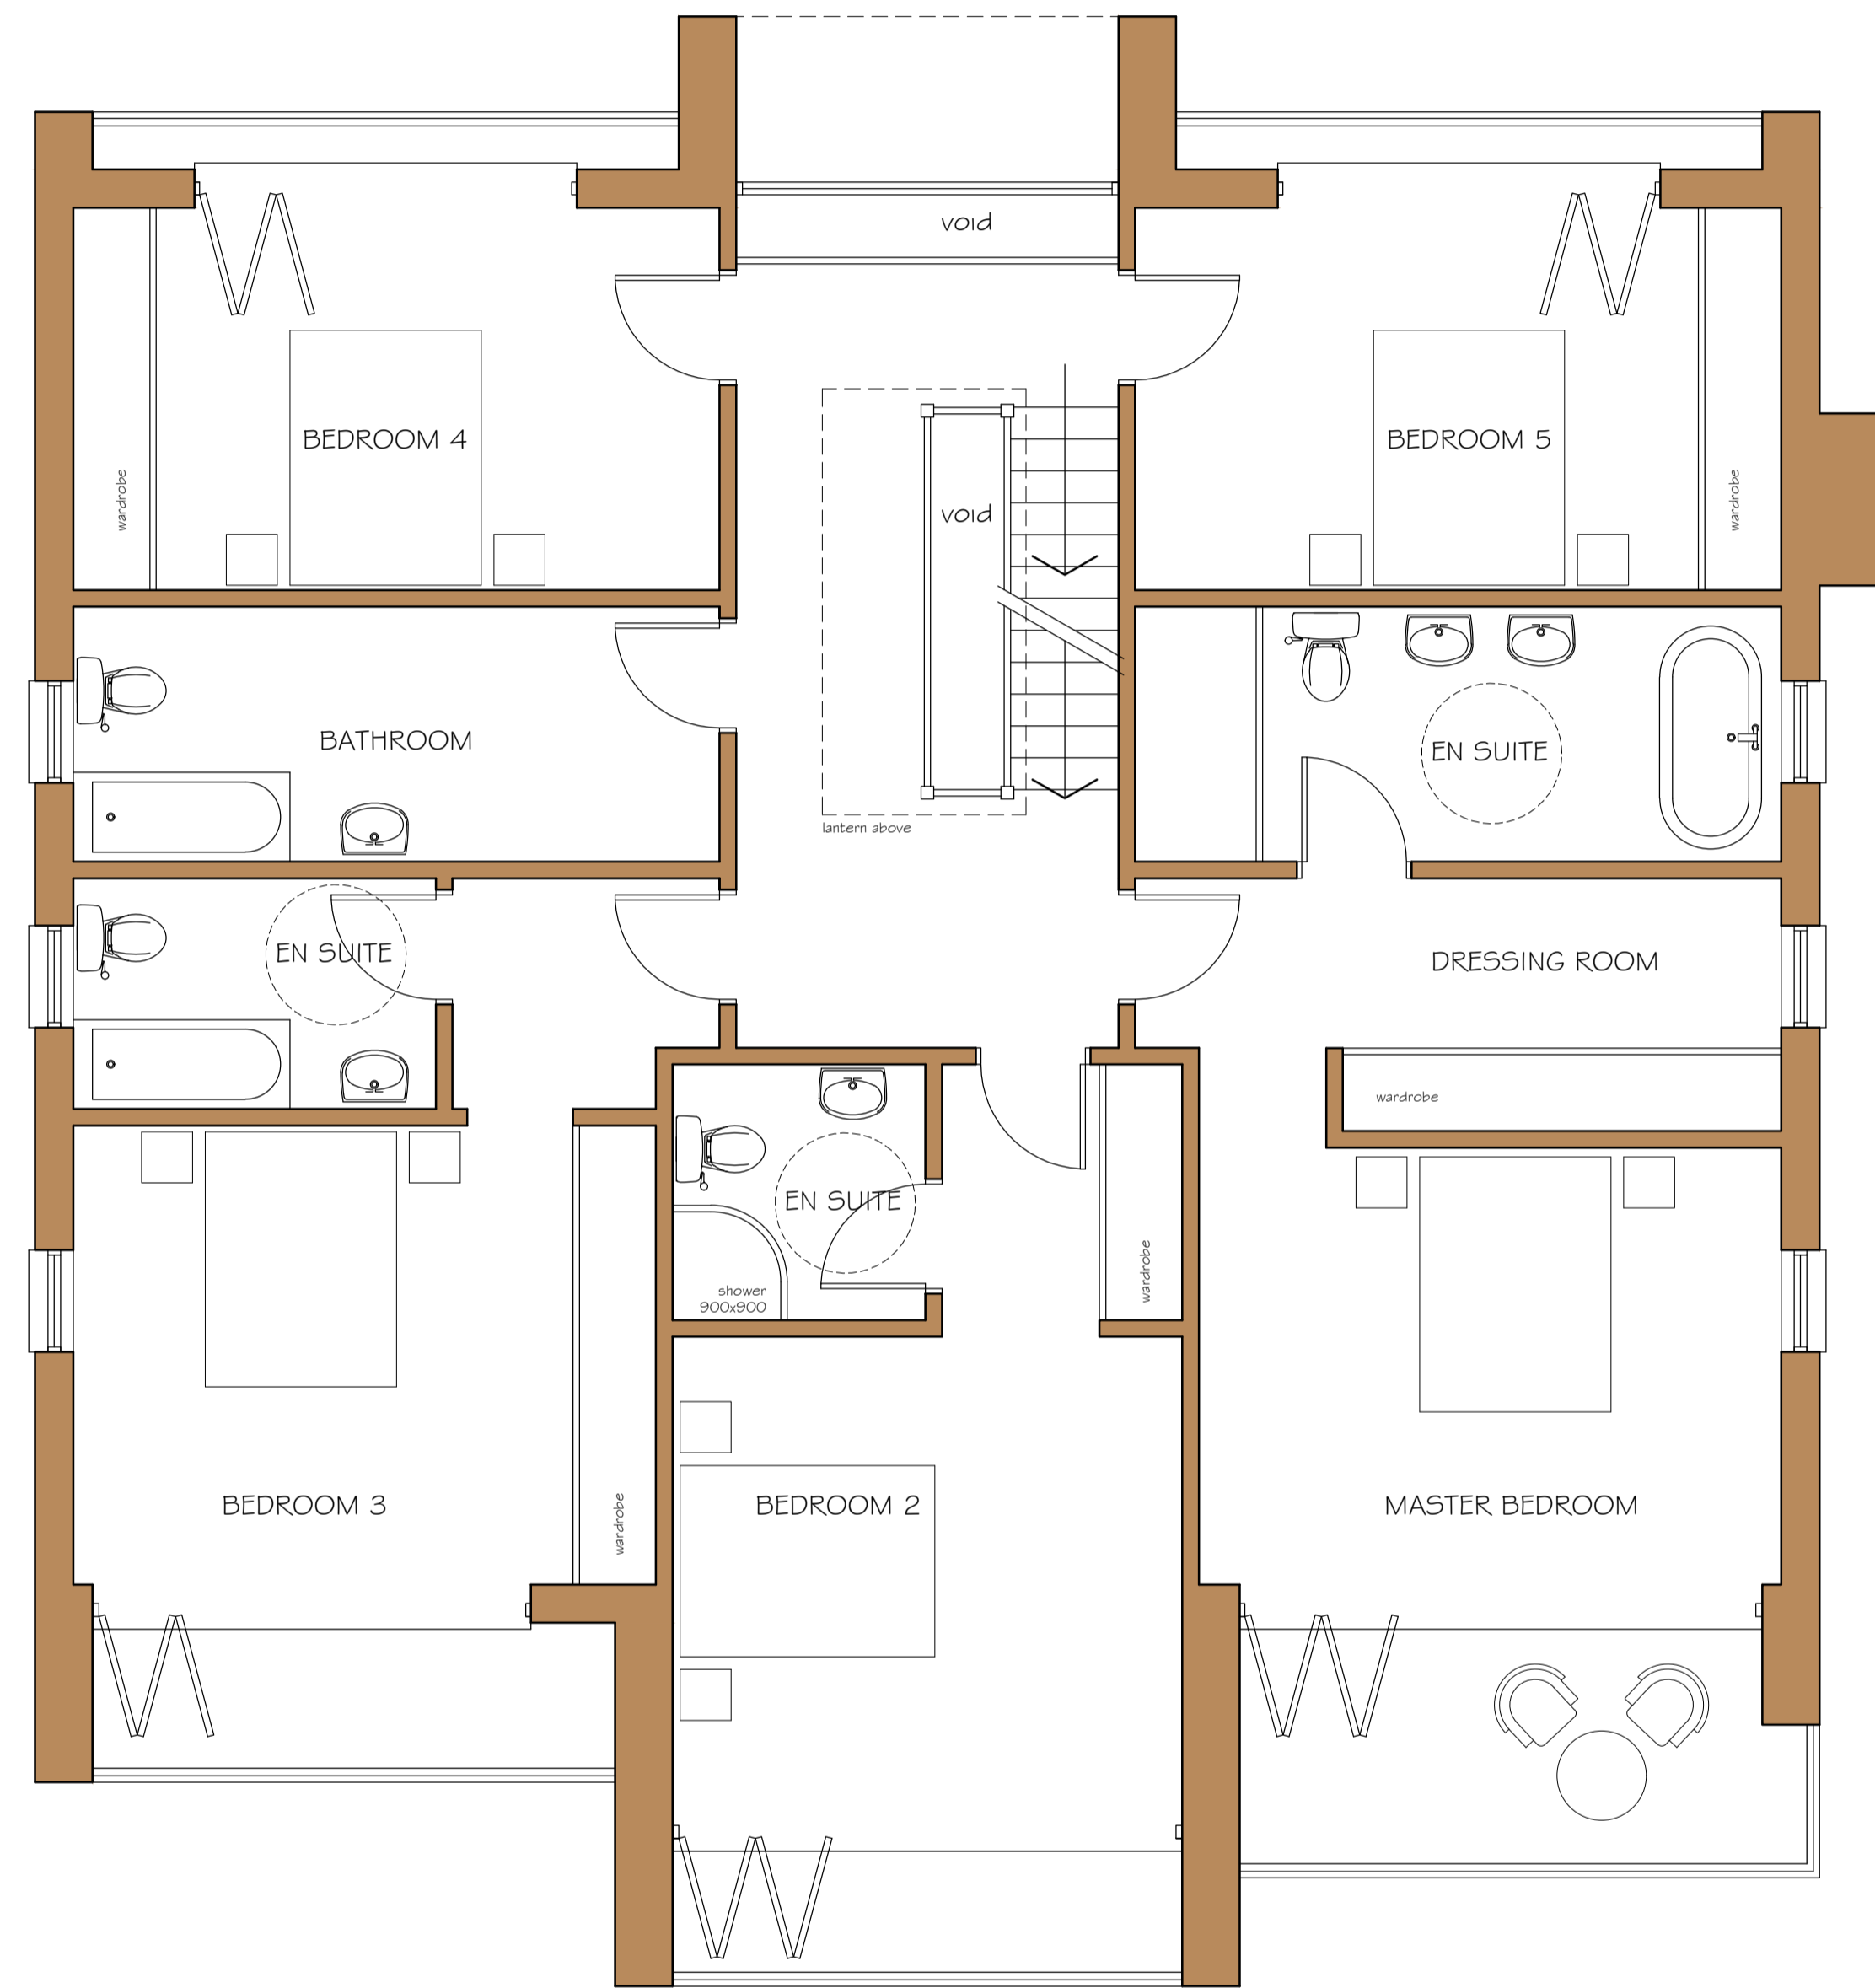

PROPOSED GROUND FLOOR

SCALE 1:50 @A1

PROPOSED FIRST FLOOR

NATELY SCURES HOUSE
NATELY SCURES

DATE: September 2021

DRAWING NO. P.02 REV. A

REV. A 30 June 2022 Air Source Heat Pump added