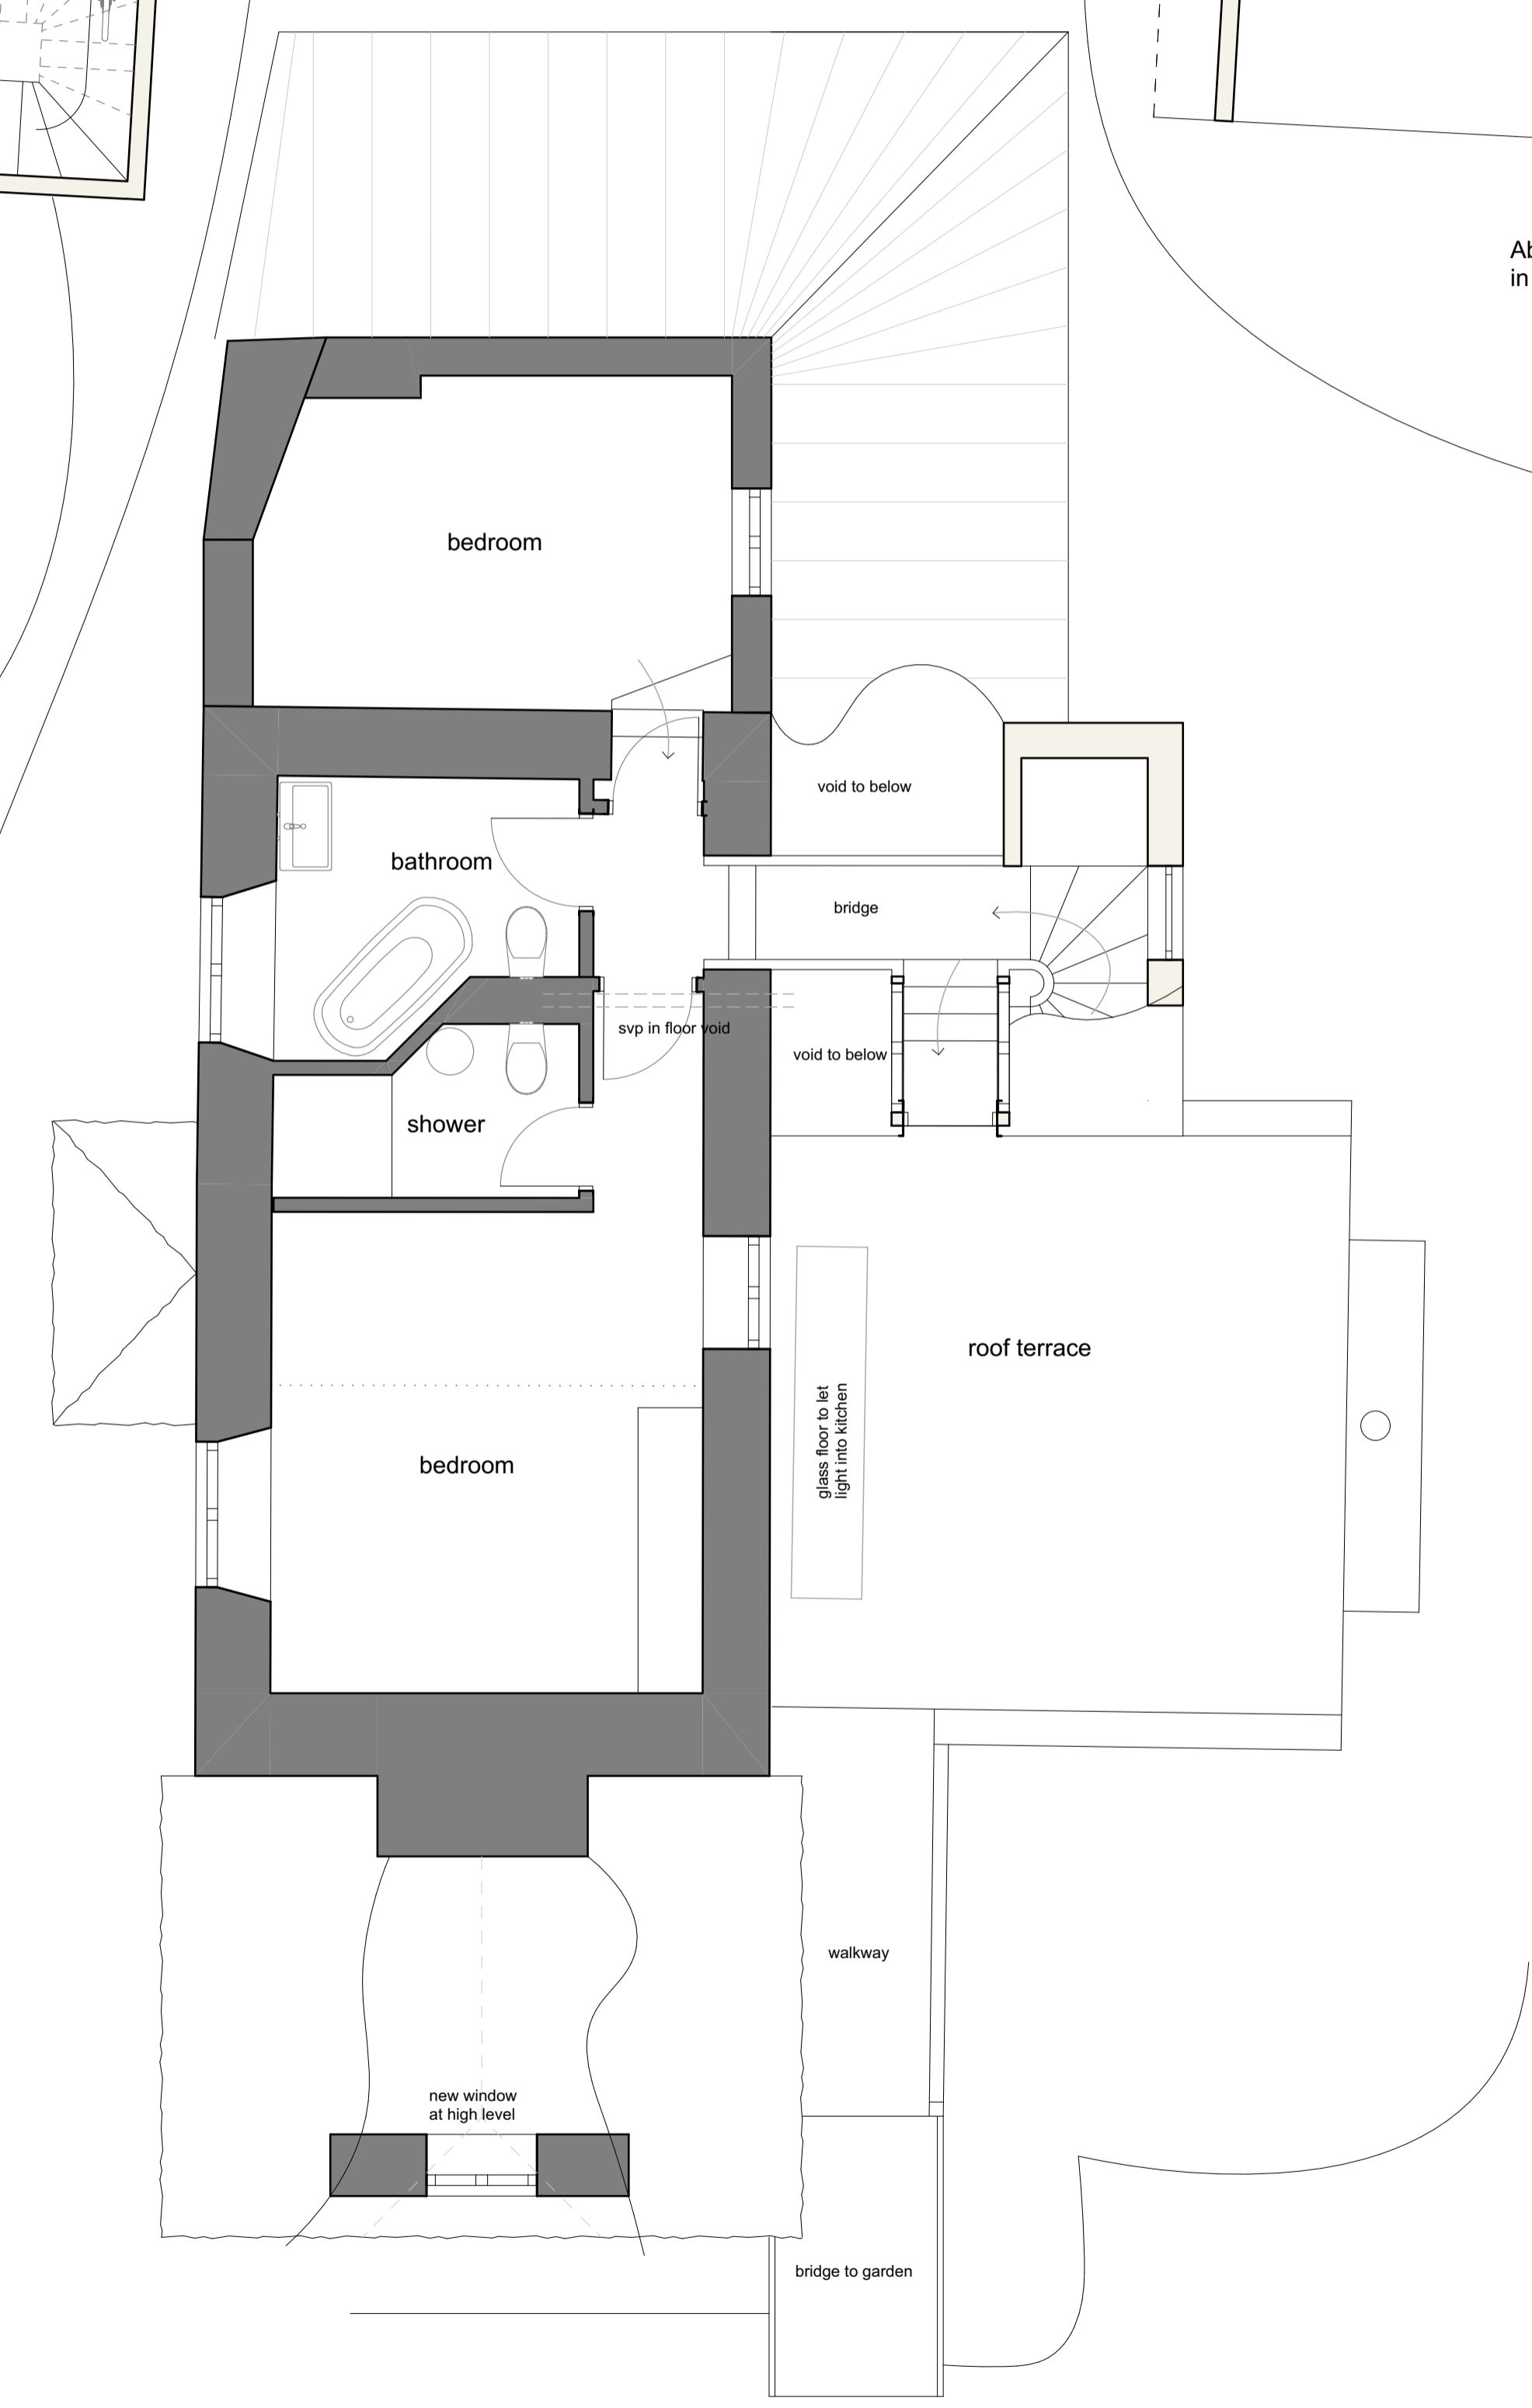

Above garage, not in correct location

Coppelstone Cottage Colaton Raleigh Devon EX10 0HW for K. Martin	Proposed Plans	Malcolm Ness Limited Shoots Barn, Colestock Devon EX14 3JR e: malcolmnessarchitect@gmail.com t: 07795 254 999	
	scale: 1:50 @ A1 2376 P01		