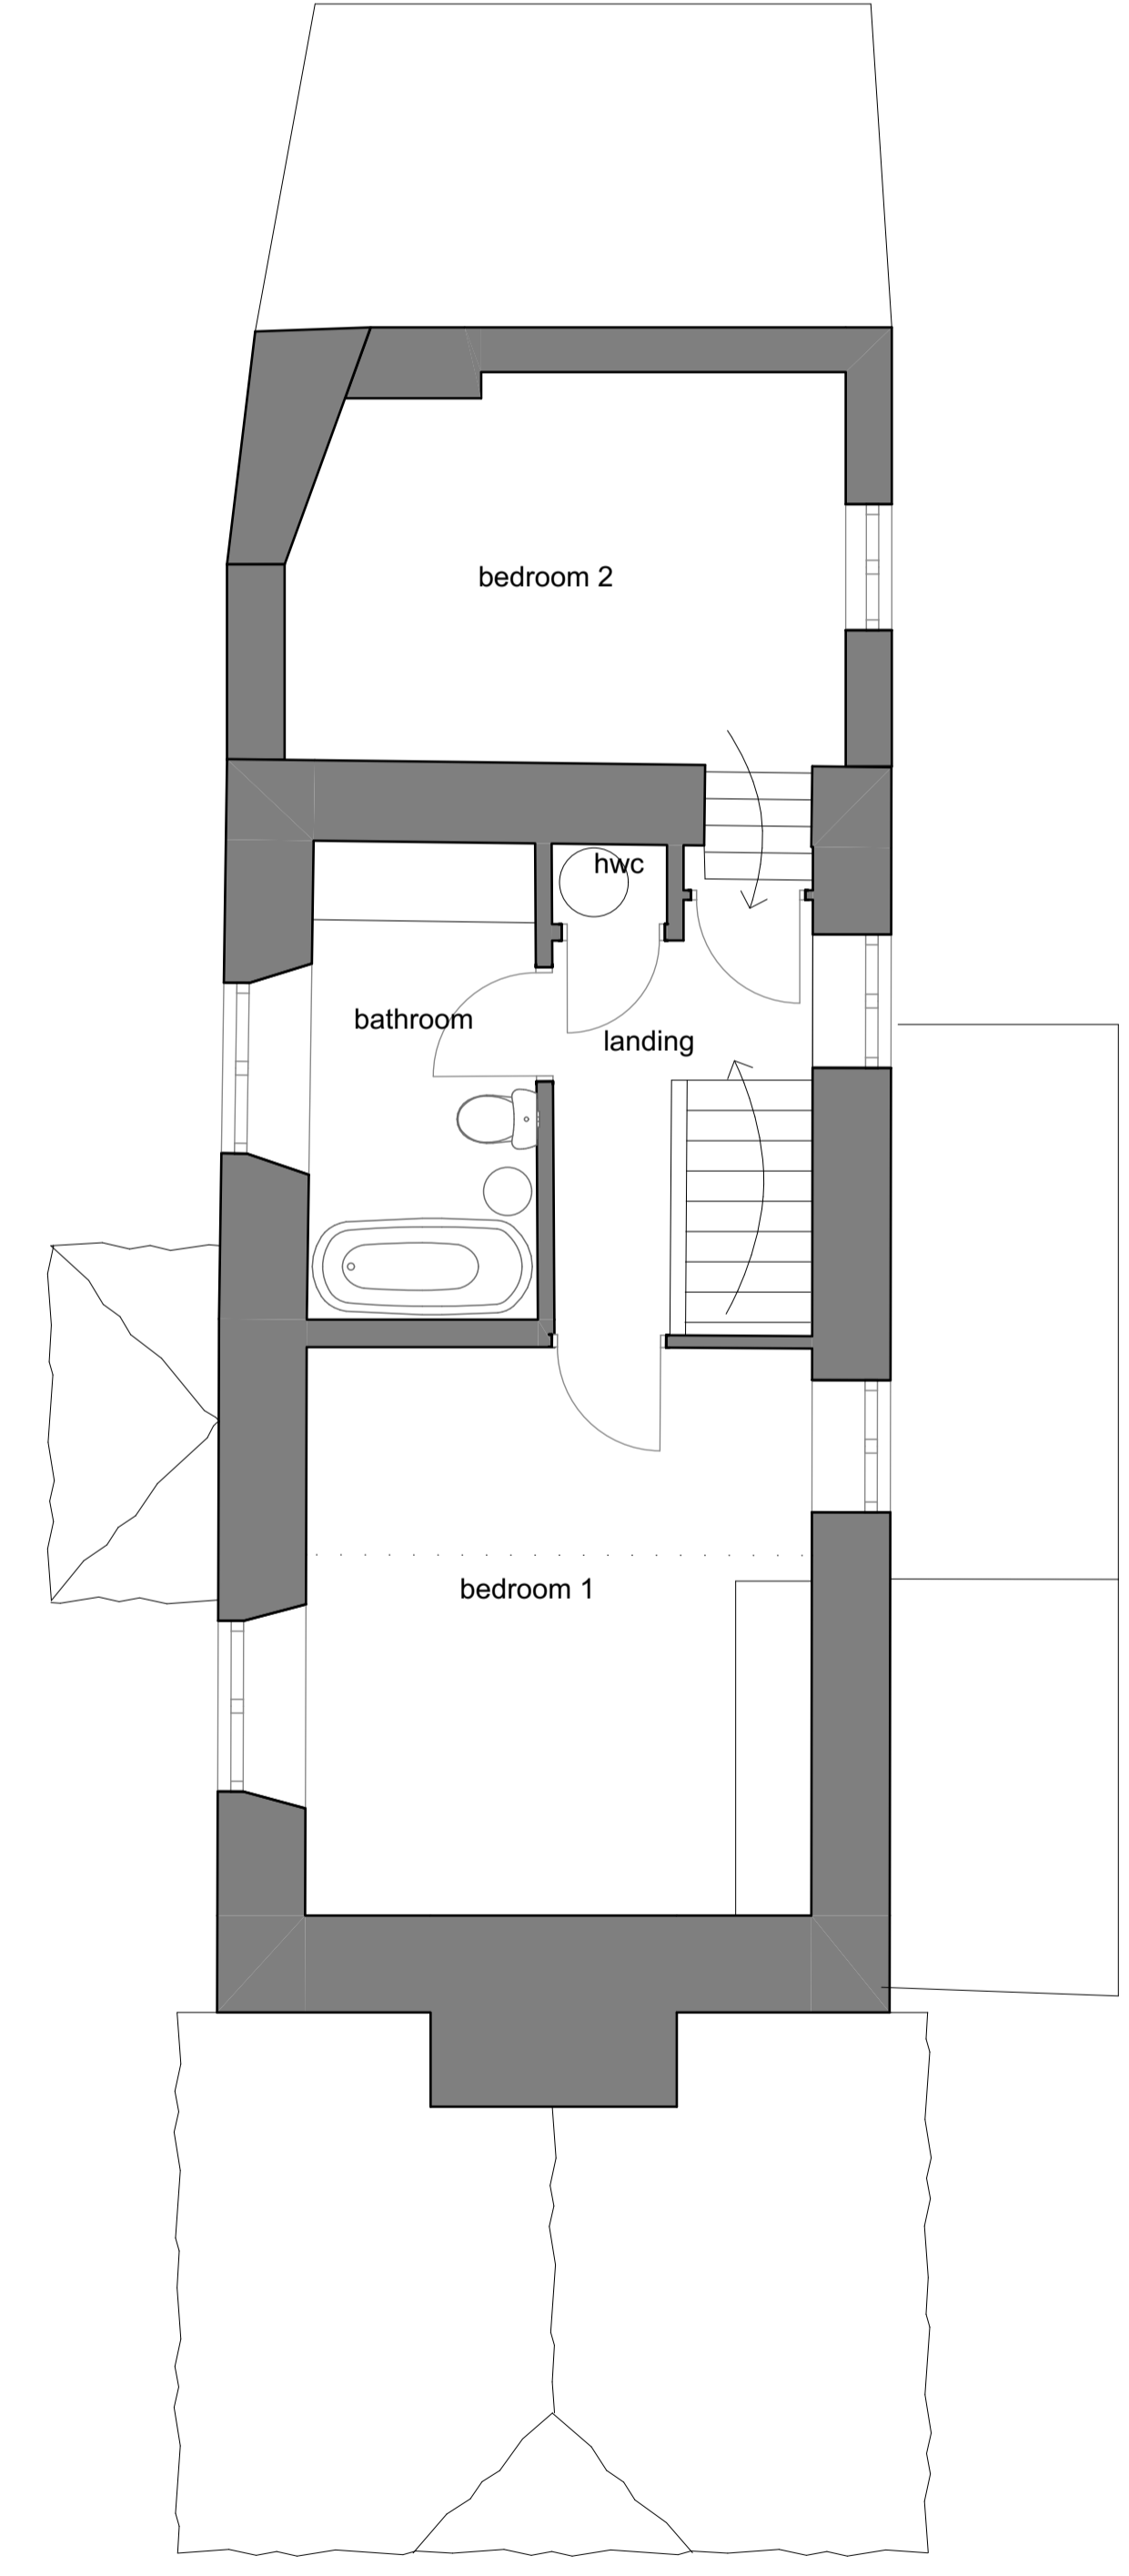

GROUND FLOOR

FIRST FLOOR

Coppelstone Cottage Colaton Raleigh Devon EX10 0HW for K. Martin	Existing Plans	Malcolm Ness Limited Shoots Barn, Colestock Devon EX14 3JR e: malcolmnnessarchitect@gmail.com t: 07795 254 999	
	scale: 1:50 2376 - EX 01		