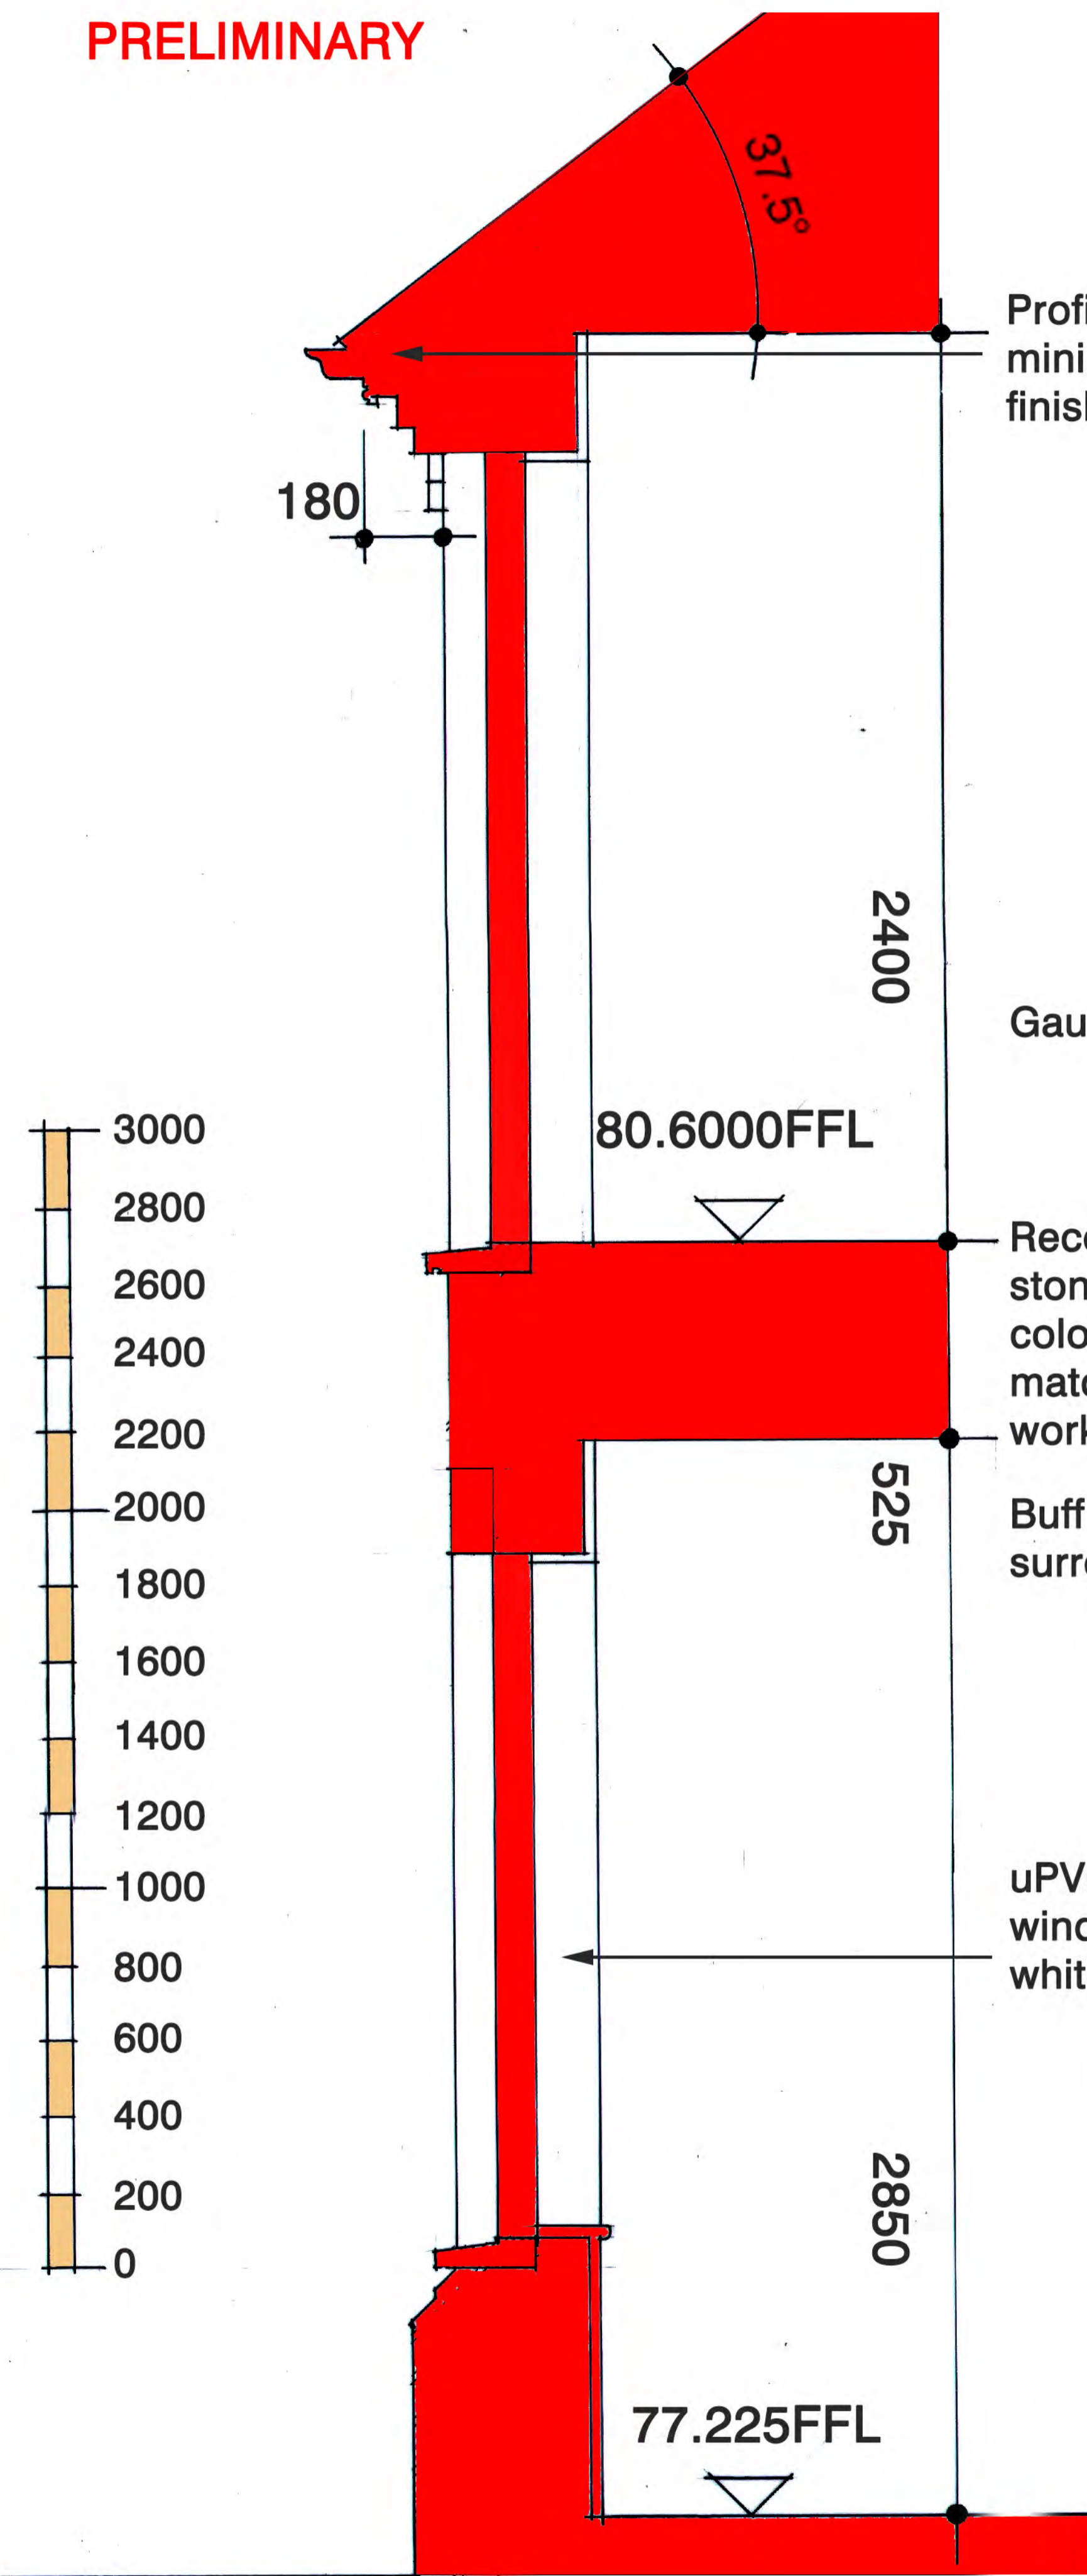

PRELIMINARY

Profiled aluminium gutter finished black

Gault brick

Reconstituted stone cill colour to match brickwork

Buff render surround

uPVC windows white finished

Roof

Rivened eternit slate from Marley or similar approved

Gutter

Deep flow aluminium-profiled gutter

Downpipe

Round downpipes in black finish

Windows