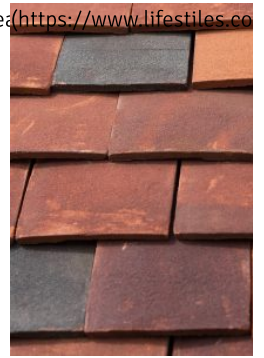

Multi

[(https://www.lifestiles.co.uk/product/multi/)](https://www.lifestiles.co.uk/product/multi/)

Speak to our team today or request a call back.

[Contact Us](#)

About

[The Company (https://www.lifestiles.co.uk/company/)](https://www.lifestiles.co.uk/company/)

[Team & Contacts (https://www.lifestiles.co.uk/team/)](https://www.lifestiles.co.uk/team/)

[Approved Partners (https://www.lifestiles.co.uk/approved-partners/)](https://www.lifestiles.co.uk/approved-partners/)

[News (https://www.lifestiles.co.uk/news/)](https://www.lifestiles.co.uk/news/)

[Customer Projects (/customer-projects/)](/customer-projects/)

Our Customers

[Homeowners (https://www.lifestiles.co.uk/homeowners/)](https://www.lifestiles.co.uk/homeowners/)

[Architects and Developers (https://www.lifestiles.co.uk/architects-developers/)](https://www.lifestiles.co.uk/architects-developers/)

[Planners (https://www.lifestiles.co.uk/planners/)](https://www.lifestiles.co.uk/planners/)

[Roofing Contractors (https://www.lifestiles.co.uk/roofing-contractors/)](https://www.lifestiles.co.uk/roofing-contractors/)

[Builders Merchants & Retailers (https://www.lifestiles.co.uk/builders-merchants-and-retailers/)](https://www.lifestiles.co.uk/builders-merchants-and-retailers/)

Clay Tiles

[Ashbury Clay Tiles (https://www.lifestiles.co.uk/products/ashbury-handmade-clay-tiles/)](https://www.lifestiles.co.uk/products/ashbury-handmade-clay-tiles/)

[Woburn Clay Tiles (https://www.lifestiles.co.uk/products/woburn-clay-roof-tiles/)](https://www.lifestiles.co.uk/products/woburn-clay-roof-tiles/)

[Ashvale Clay Tiles (https://www.lifestiles.co.uk/products/ashvale-handcrafted-clay-tile/)](https://www.lifestiles.co.uk/products/ashvale-handcrafted-clay-tile/)

[Ashvale Clay Pantiles (https://www.lifestiles.co.uk/products/ashvale-clay-pantiles/)](https://www.lifestiles.co.uk/products/ashvale-clay-pantiles/)

Slate & Stone

[Haddon Standard (/product/haddon/)](/product/haddon/)

[Chatsworth Best (/product/chatsworth/)](/product/chatsworth/)

[Cwt Y Bugail (/product/cwt-y-bugail/)](/product/cwt-y-bugail/)

[Penryhn (/product/penrhyn/)](/product/penrhyn/)

[Natural Stone (/products/natural-stone/)](/products/natural-stone/)

We use cookies to ensure that we give you the best experience on our website. If you continue to use this site we will assume that you are happy with it.

Ok **Machine Made Clay**