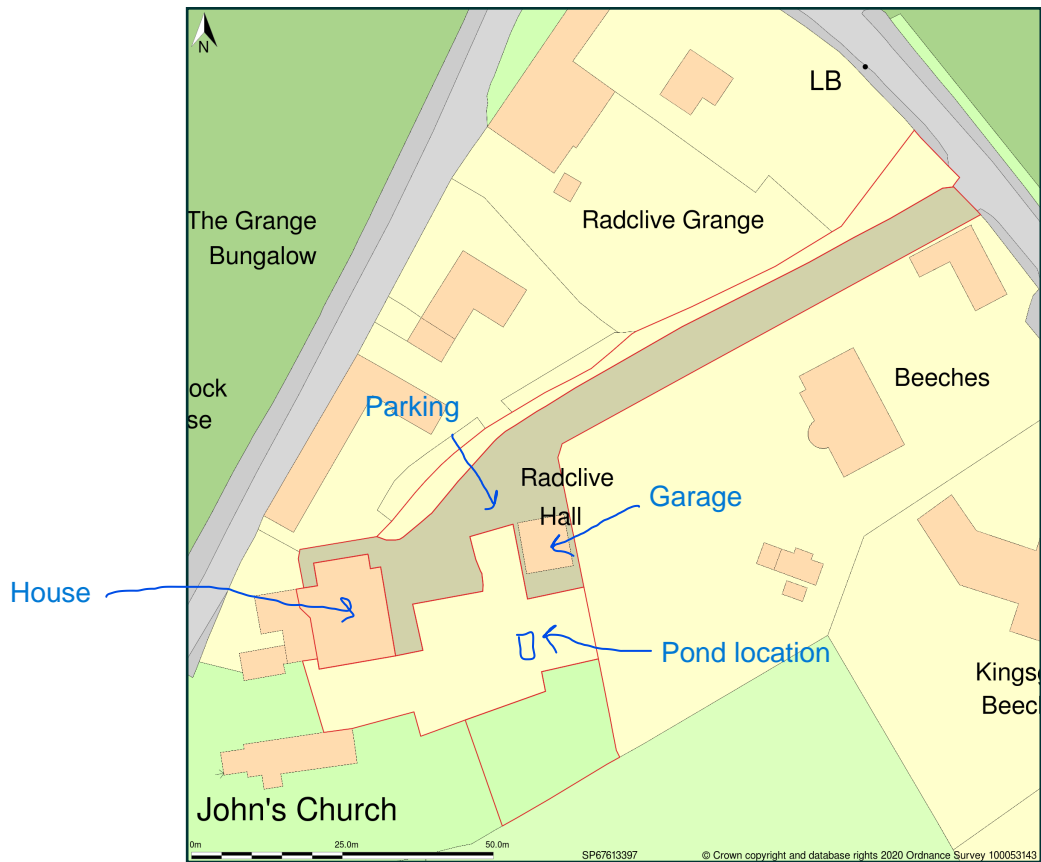

Radclive Hall, Church Road, Radclive, Buckinghamshire, MK18 4AB - Location Plan

Site Plan shows area bounded by: 467548.31, 233908.03 467689.74, 234049.45 (at a scale of 1:1250), OSGridRef: SP67613397. The representation of a road, track or path is no evidence of a right of way. The representation of features as lines is no evidence of a property boundary.

Produced on 25th Aug 2020 from the Ordnance Survey National Geographic Database and incorporating surveyed revision available at this date. Reproduction in whole or part is prohibited without the prior permission of Ordnance Survey. © Crown copyright 2020. Supplied by www.buyaplan.co.uk a licensed Ordnance Survey partner (100053143). Unique plan reference: #00549565-BE4463