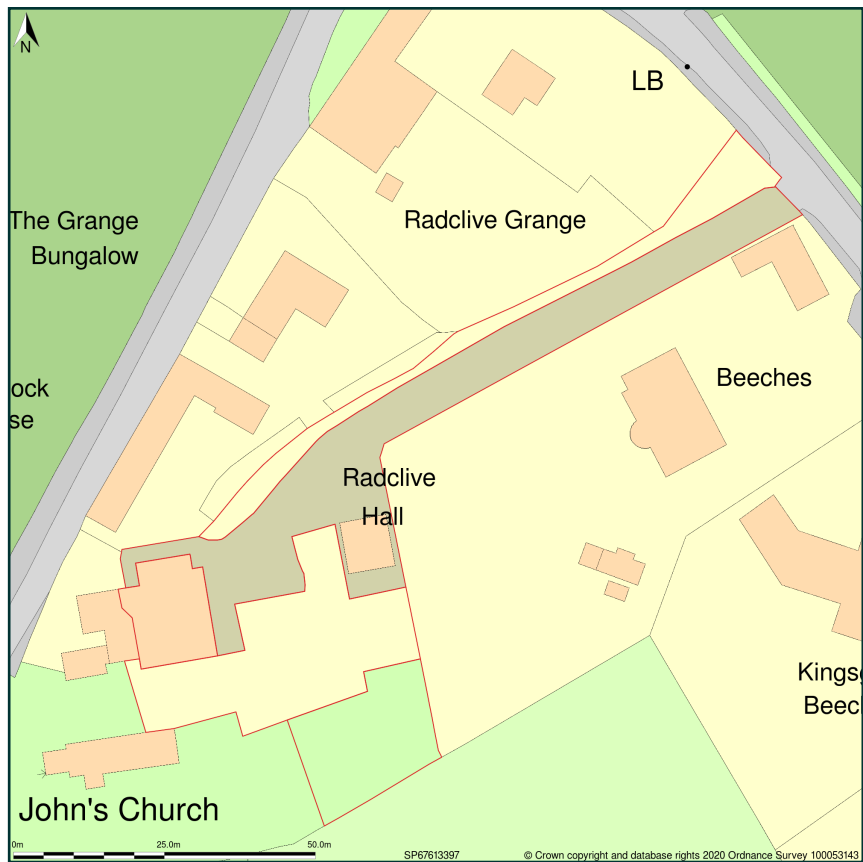

Radclive Hall, Church Road, Radclive, Buckinghamshire, MK18 4AB - Location Plan

Site Plan shows area bounded by: 467548.31, 233908.03 467689.74, 234049.45 (at a scale of 1:1250), OSGridRef: SP67613397. The representation of a road, track or path is no evidence of a right of way. The representation of features as lines is no evidence of a property boundary.

Produced on 25th Aug 2020 from the Ordnance Survey National Geographic Database and incorporating surveyed revision available at this date. Reproduction in whole or part is prohibited without the prior permission of Ordnance Survey. © Crown copyright 2020. Supplied by www.buyaplan.co.uk a licensed Ordnance Survey partner (100053143). Unique plan reference: #00549565-BE4463