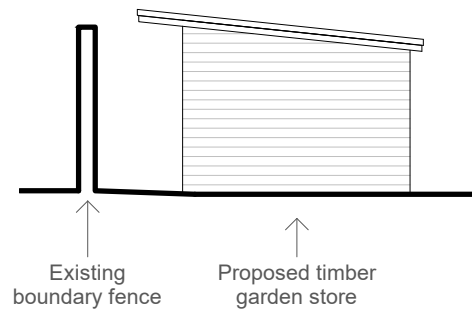

South

Tyack Architects Ltd
The Mann Institute
Oxford Street
Moreton-in-Marsh
Gloucestershire
GL56 0LA

t: 01608 650 490
f: 01608 651 863
e: mail@tyackarchitects.com
w: tyackarchitects.com

Copyright © Tyack Architects Ltd

Planning
Proposed Garden Store
Barn Cottage, Bledington.
Antje Gaensler & Demian Brasil
Scale: 1 : 100@A4   Date: August 2022
Drawn/Checked: CB/DG   Drg No: 3050-007

Rev: