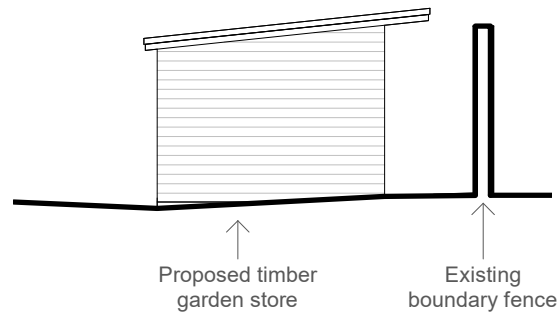

North

Tyack Architects Ltd
The Mann Institute
Oxford Street
Moreton-in-Marsh
Gloucestershire
GL56 0LA

t: 01608 650 490
f: 01608 651 863
e: mail@tyackarchitects.com
w: tyackarchitects.com

Copyright © Tyack Architects Ltd

Planning
Proposed Garden Store
Barn Cottage, Bledington.
Antje Gaensler & Demian Brasil
Scale: 1 : 100@A4   Date: August 2022
Drawn/Checked: CB/DG   Drg No: 3050-007

Rev: