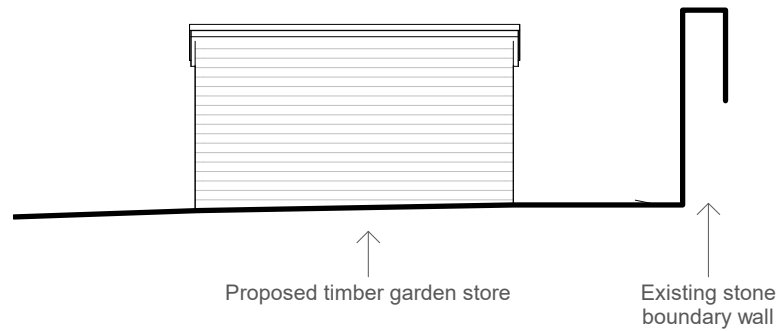

West

Tyack Architects Ltd
The Mann Institute
Oxford Street
Moreton-in-Marsh
Gloucestershire
GL56 0LA

t: 01608 650 490
f: 01608 651 863
e: mail@tyackarchitects.com
w: tyackarchitects.com

Copyright © Tyack Architects Ltd

Planning
Proposed Garden Store
Barn Cottage, Bledington.
Antje Gaensler & Demian Brasil
Scale: 1 : 100@A4   Date: August 2022
Drawn/Checked: CB/DG   Drg No: 3050-007

Rev: