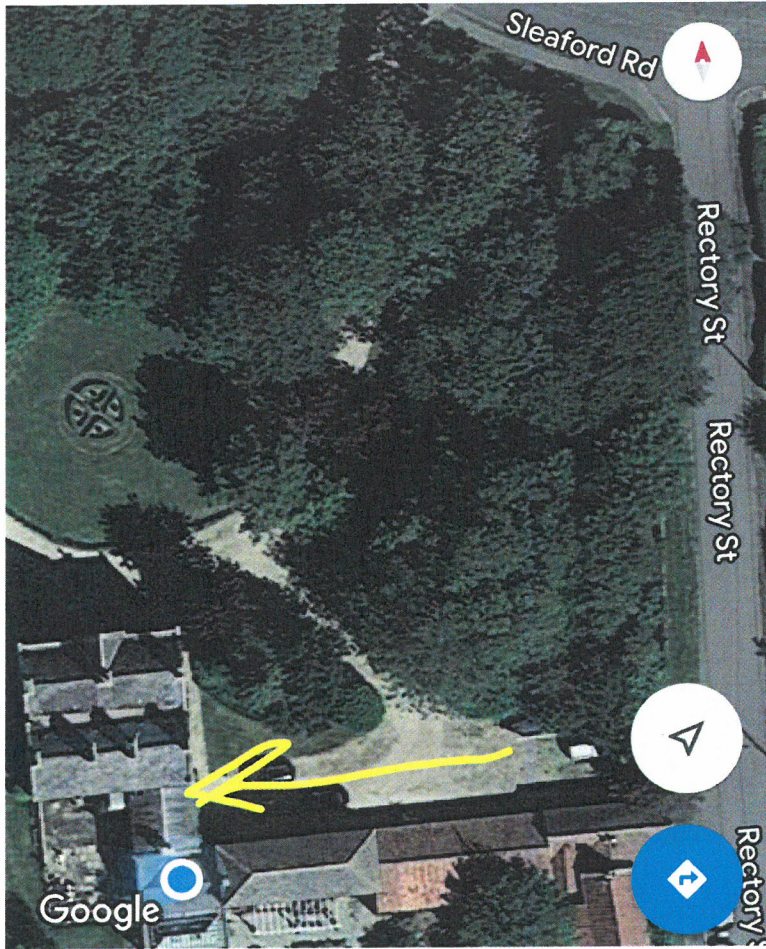

**The Old Rectory, LN50RG**

Potential site of Charger

RECEIVED  
NORTH KESTEVEN  
17 AUG 2022  
BY POST  
DISTRICT COUNCIL