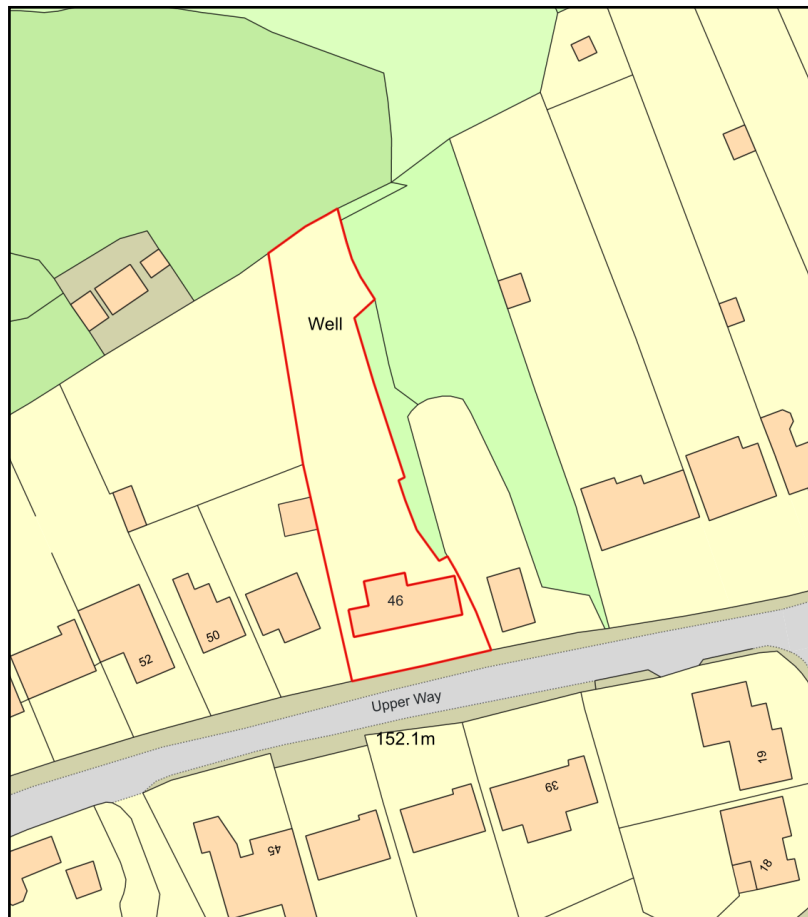

Plan 01a Site Location

Plan Produced for: **Adrian Quinn**
Date Produced: 12 Sep 2022
Plan Reference Number: TQRQM22255110930334
Scale: 1:1250 @ A4